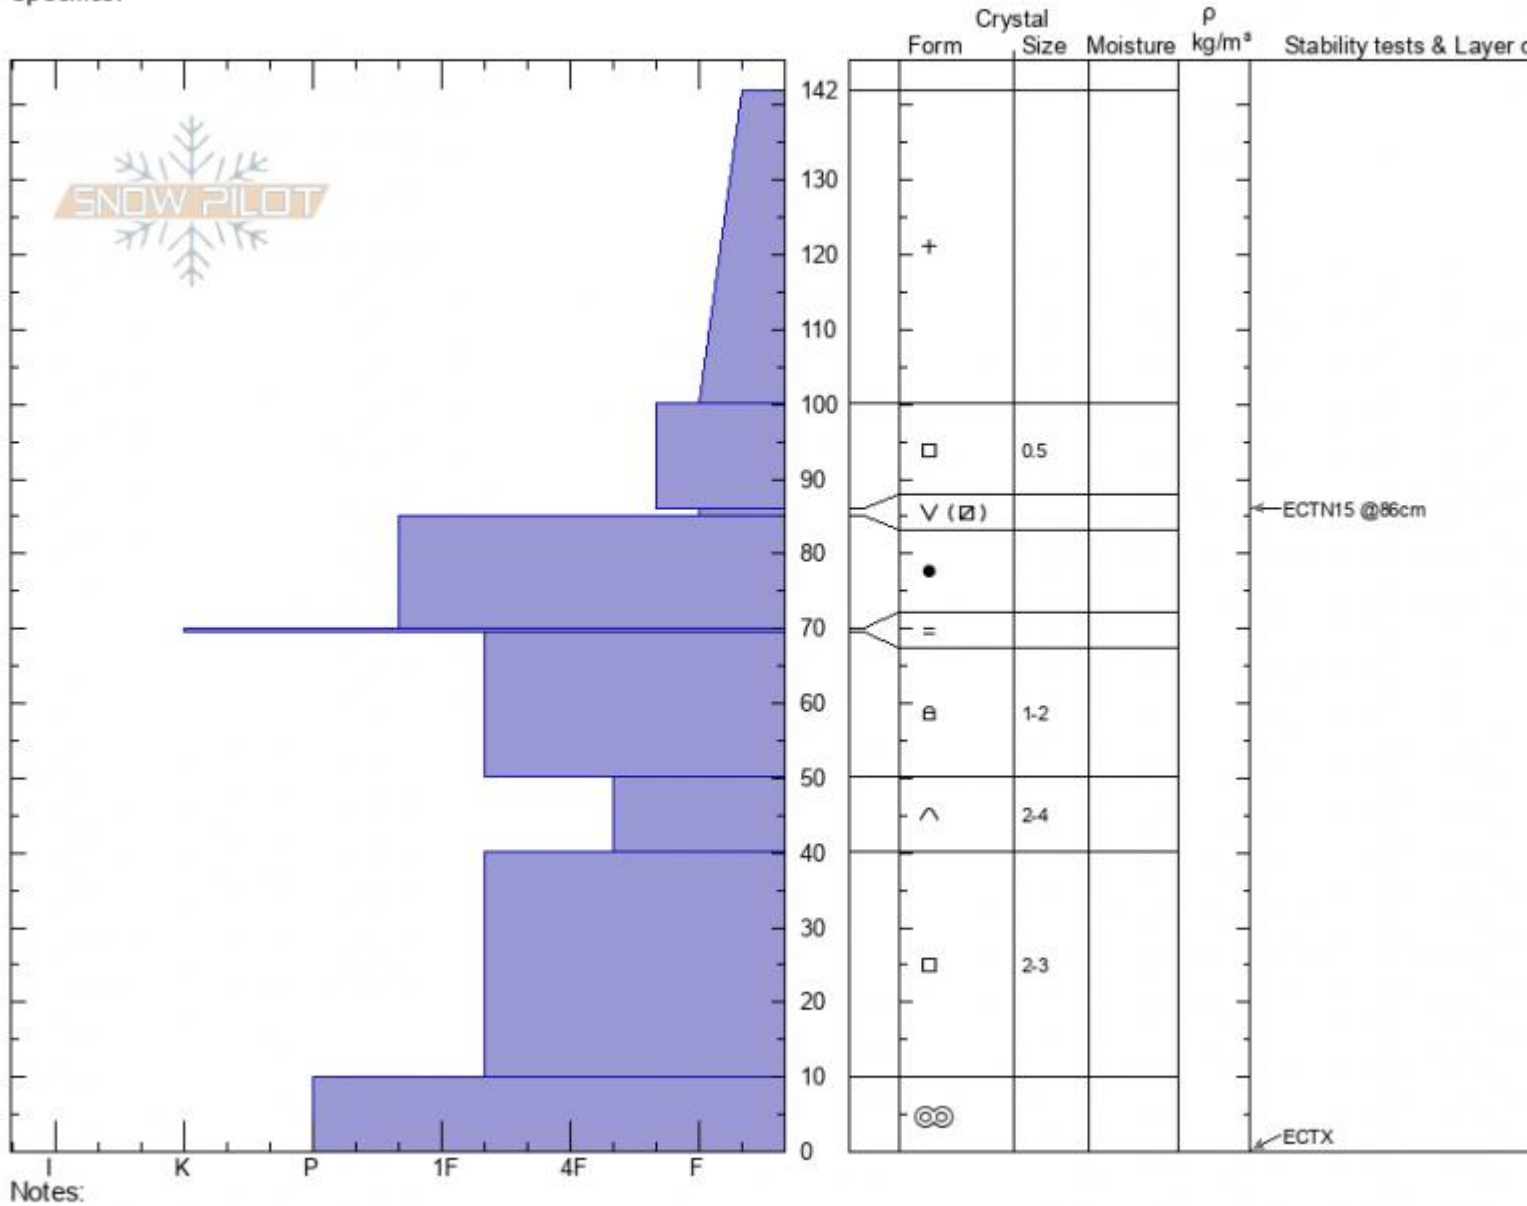

**Lionhead WxStation**  
**Lionhead Range**  
**MT**  
 Elevation: **8740 ft**  
 Aspect: **308°**  
 Specifics:

**Alex Marienthal**  
**01/28/2021 - 11:15am**  
 Co-ord: **44.71008N, -111.32451W**  
 Slope Angle: **22°**  
 Wind Loading: **no**

Stability: **fair**  
 Air Temperature: **-6°C**  
 Sky Cover: **OVC**  
 Precipitation: **S2**  
 Wind: **SW Moderate**

HS: **142** Layer Notes:  
 86-85cm: **Problematic layer**

Advisory Region  
 Lionhead Range  
 Longitude  
 -111.32W  
 Latitude  
 44.73N  
 Lionhead Range, 2021-01-29