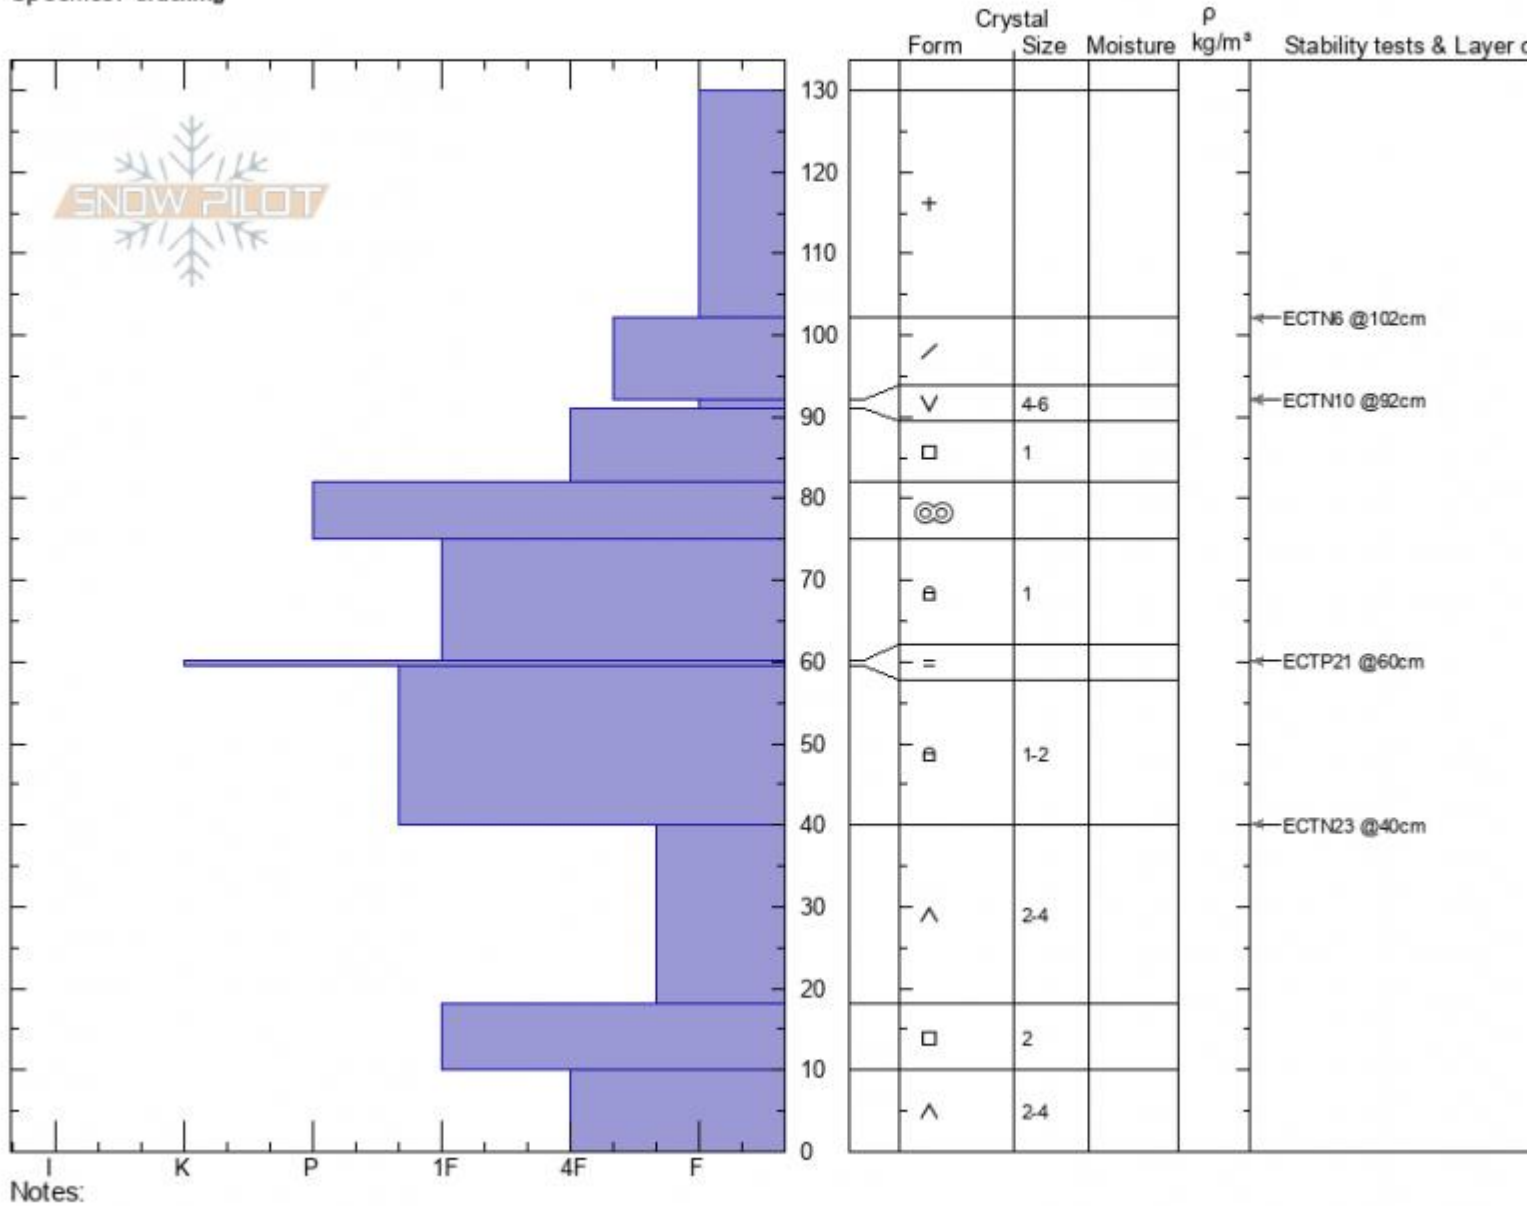

S. end Lionhead Ridge  
 Lionhead Range  
 MT  
 Elevation: 8665 ft  
 Aspect: 25°  
 Specifics: Cracking

Alex Marienthal  
 01/28/2021 - 1:00pm  
 Co-ord: 44.70760N, -111.30610W  
 Slope Angle: 24°  
 Wind Loading: previous

Stability: fair  
 Air Temperature:  
 Sky Cover: OVC  
 Precipitation: S2  
 Wind: SW Moderate

HS: 130 Layer Notes:  
 130-102cm: Problematic layer

Advisory Region  
 Lionhead Range  
 Longitude  
 -111.32W  
 Latitude  
 44.73N  
 Lionhead Range, 2021-01-29