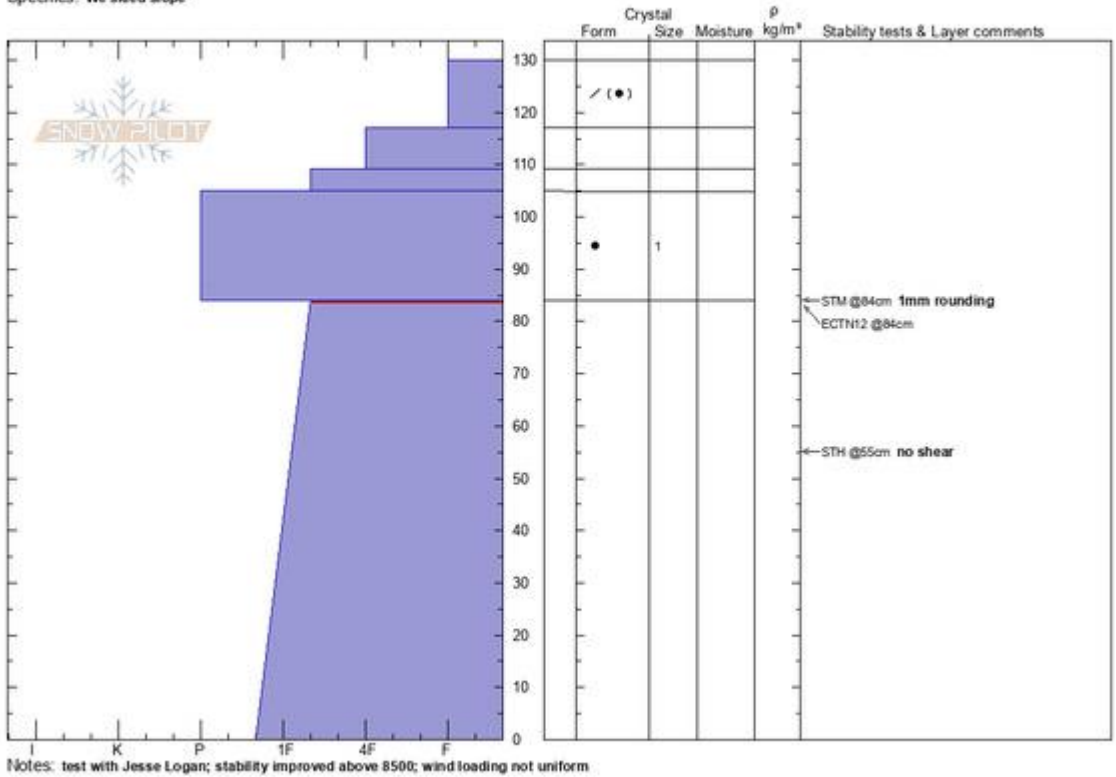

Woody Ridge
Absaroka Range
MT
 Elevation: **9444 ft**
 Aspect: **275°**
 Specifics: **We skied slope**

Don Carroll
 01/29/2021 - 1:00pm
 Co-ord: **44.99477N, -109.92335W**
 Slope Angle: **35°**
 Wind Loading: **yes**

Stability:
 Air Temperature:
 Sky Cover: **BKN**
 Precipitation: **S-1**
 Wind: **Light Breeze**

HS: **130** Layer Notes:
 PF: **15** 84-0cm: Problematic layer

Advisory Region
 Cooke City
 Longitude
 -109.92W
 Latitude
 44.97N
 Cooke City, 2021-01-30