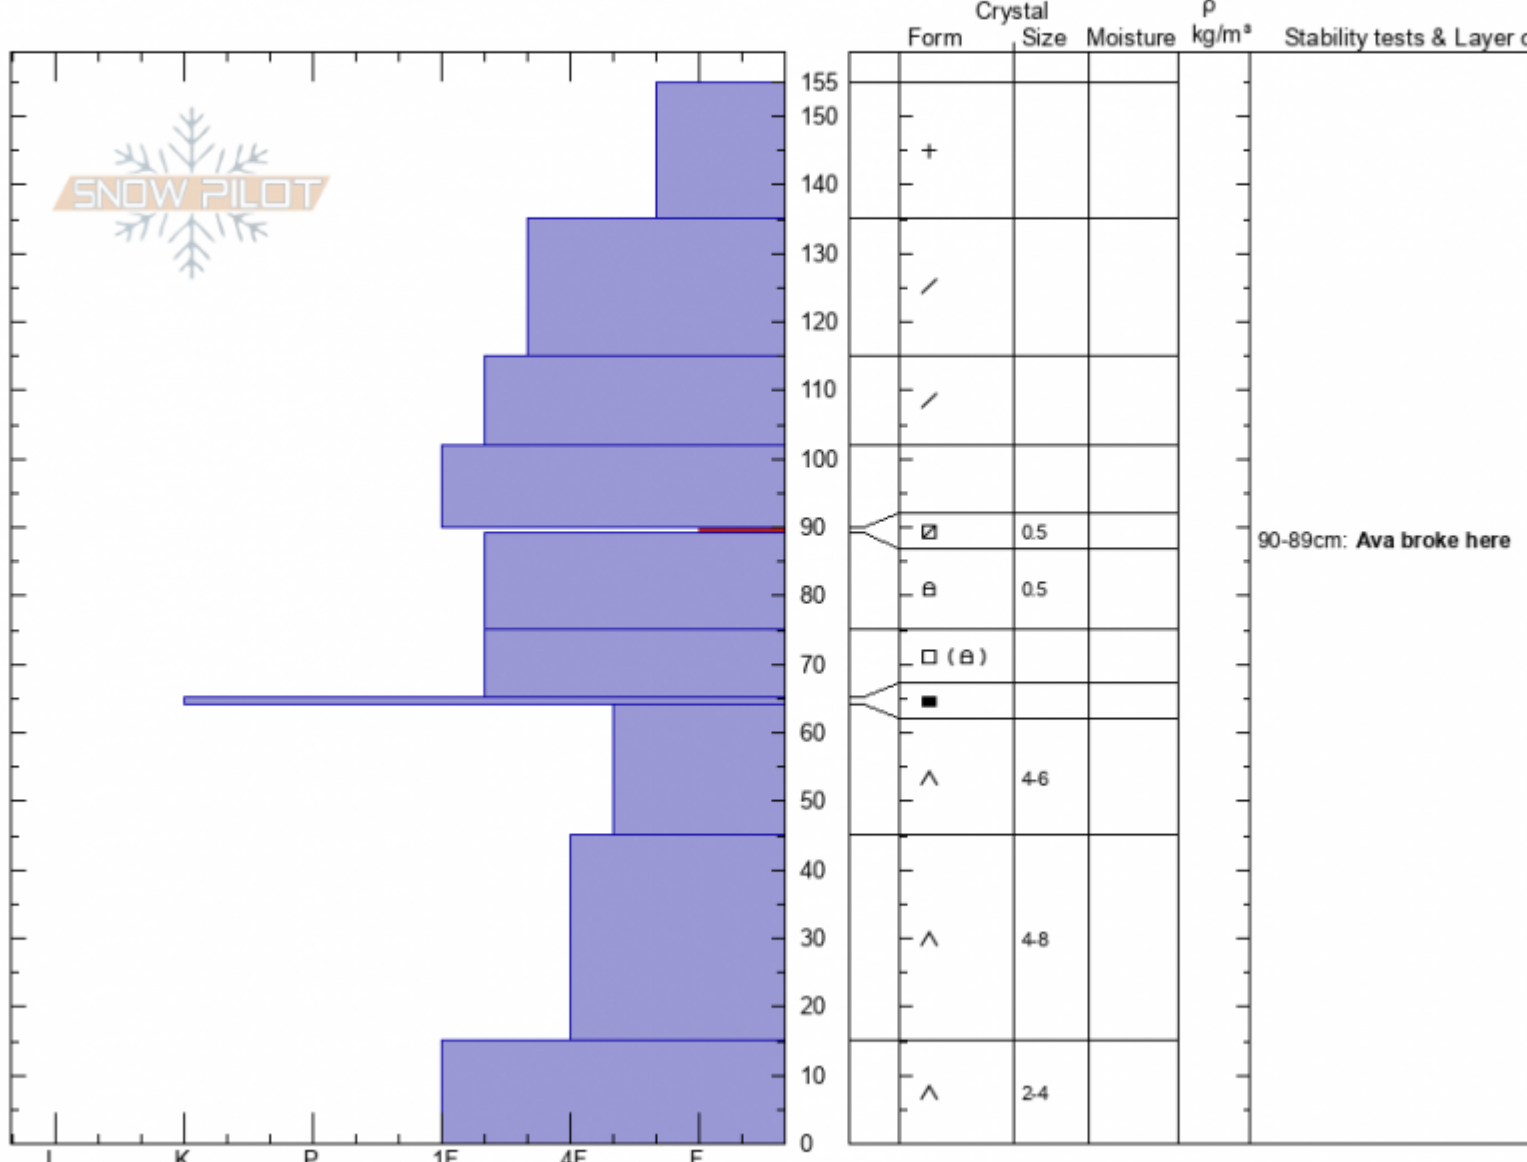

Low Lionhead Corner
Henry Mtns
MT

Elevation: 8496 ft
Aspect: 70°

Doug Chabot-Admin
02/01/2021 - 1:15pm
Co-ord: 44.74010N, -111.31545W
Slope Angle: 37°
Wind Loading: no

Stability: fair
Air Temperature: -3°C
Sky Cover: CLR
Precipitation: NO
Wind: Calm

HS: 155
Layer Notes:
90-89cm: Ava broke here
90-89cm: Problematic layer

Specifics: Pit is adjacent to avalanche: crown; Recent avalanche activity on similar slopes; Recent avalanche activity on different slopes

Notes: Avalanche was 2' deep, 500' wide and 250' vertical. It was 37 degrees steep. It likely released naturally on 1/29 or 1/30.

Advisory Region
Lionhead Range
Longitude
-111.32W
Latitude
44.73N

Avalanche Details: [Major avalanche cycle](#)
Lionhead Range, 2021-02-01