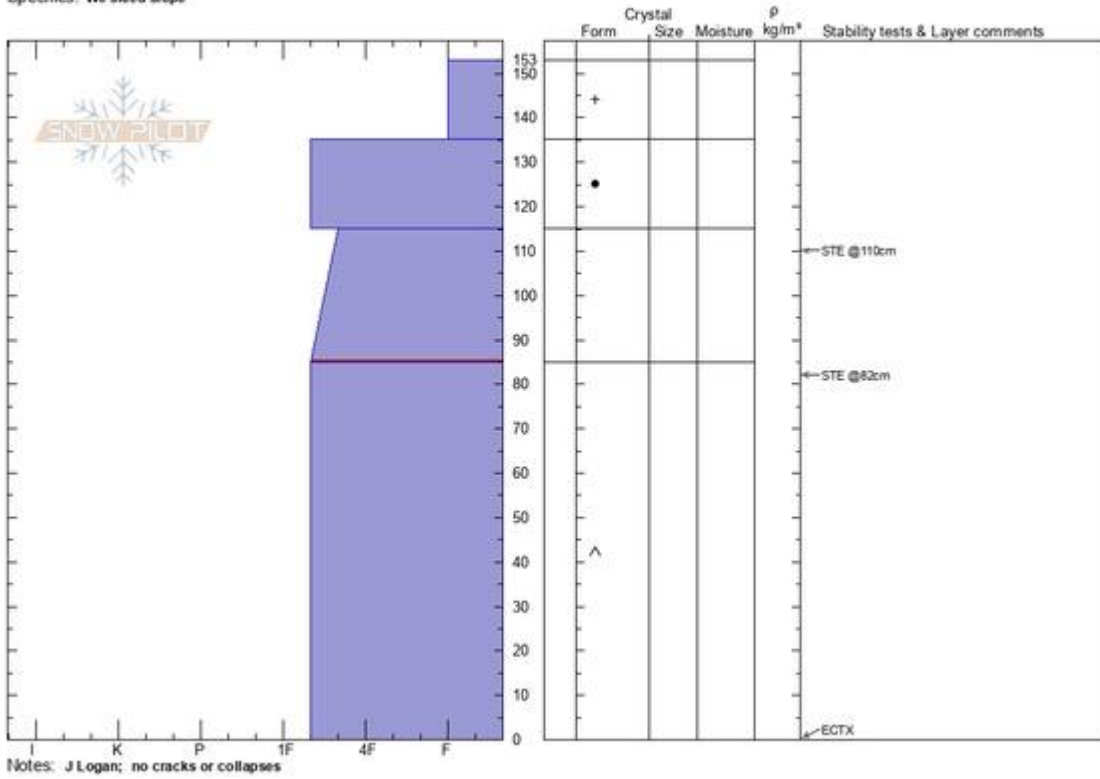

Thursday Pit
 Absaroka Range
 MT
 Elevation: 9164 ft
 Aspect: 305°
 Specifics: We skied slope

Don Carroll
 02/05/2021 - 12:00pm
 Co-ord: 45.00567N, -109.91657W
 Slope Angle: 32°
 Wind Loading: no

Stability: good
 Air Temperature:
 Sky Cover: OVC
 Precipitation: S-1
 Wind: Light Breeze

Layer Notes:
 115-85cm: Problematic layer

Advisory Region
 Cooke City
 Longitude
 -109.92W
 Latitude
 44.97N
 Cooke City, 2021-02-06