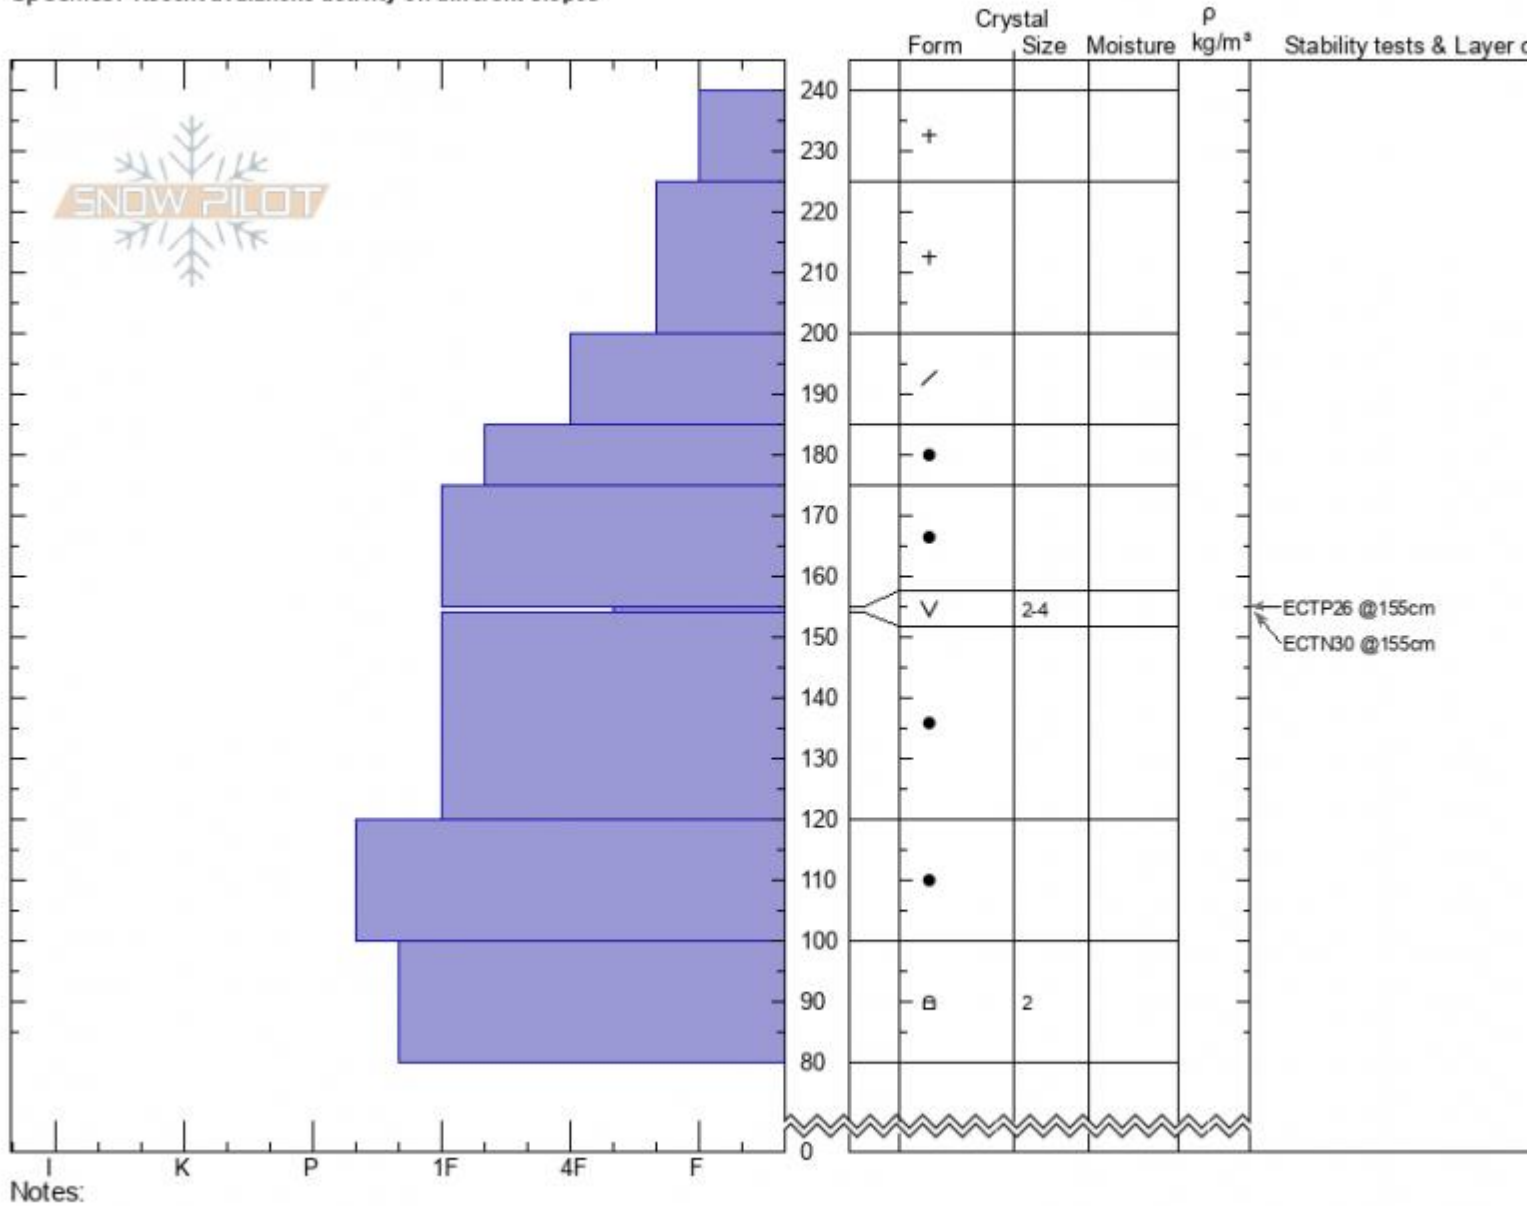

Henderson Bench
Cooke City
MT
 Elevation: **9630 ft**
 Aspect: **60°**
 Specifics: **Recent avalanche activity on different slopes**

Alex Marienthal
02/05/2021 - 11:30am
 Co-ord: **45.05093N, -109.93557W**
 Slope Angle: **28°**
 Wind Loading: **previous**

Stability: **fair**
 Air Temperature: **-9°C**
 Sky Cover: **OVC**
 Precipitation: **S2**
 Wind: **Calm**

HS: **240** Layer Notes:
 155-154cm: **Problematic layer**

Advisory Region
 Cooke City
 Longitude
 -109.95W
 Latitude
 45.06N
 Cooke City, 2021-02-06