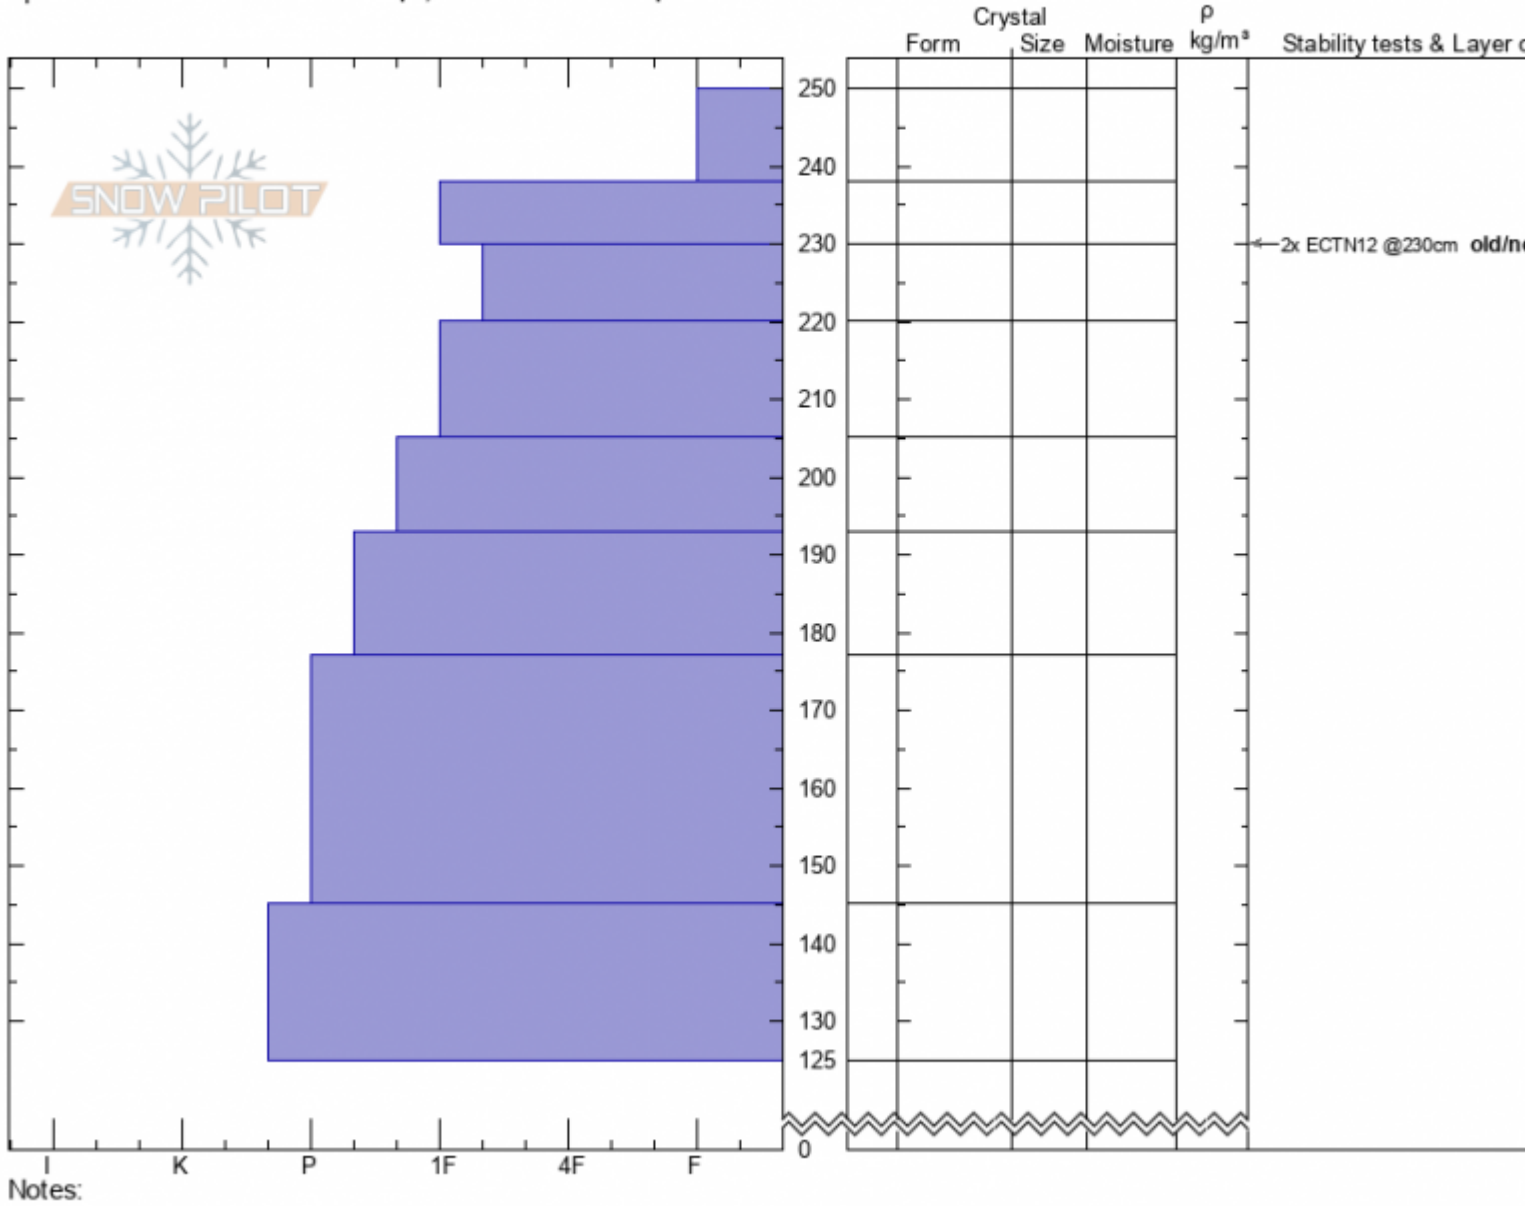

**Abundance Shoulder**  
**Cooke City**  
**MT**  
 Elevation: **9249 ft**  
 Aspect: **115°**  
 Specifics: **Snowmobile tracks on slope; We snowmobiled slope**

**Doug Chabot-Admin**  
**02/13/2021 - 11:00am**  
 Co-ord: **45.06531N, -110.01130W**  
 Slope Angle: **20°**  
 Wind Loading:

Stability: **good**  
 Air Temperature: **-7°C**  
 Sky Cover: **SCT**  
 Precipitation: **NO**  
 Wind: **Calm**

HS: **250** Layer Notes:

Advisory Region  
 Cooke City  
 Longitude  
 -109.95W  
 Latitude  
 45.06N  
 Cooke City, 2021-02-13