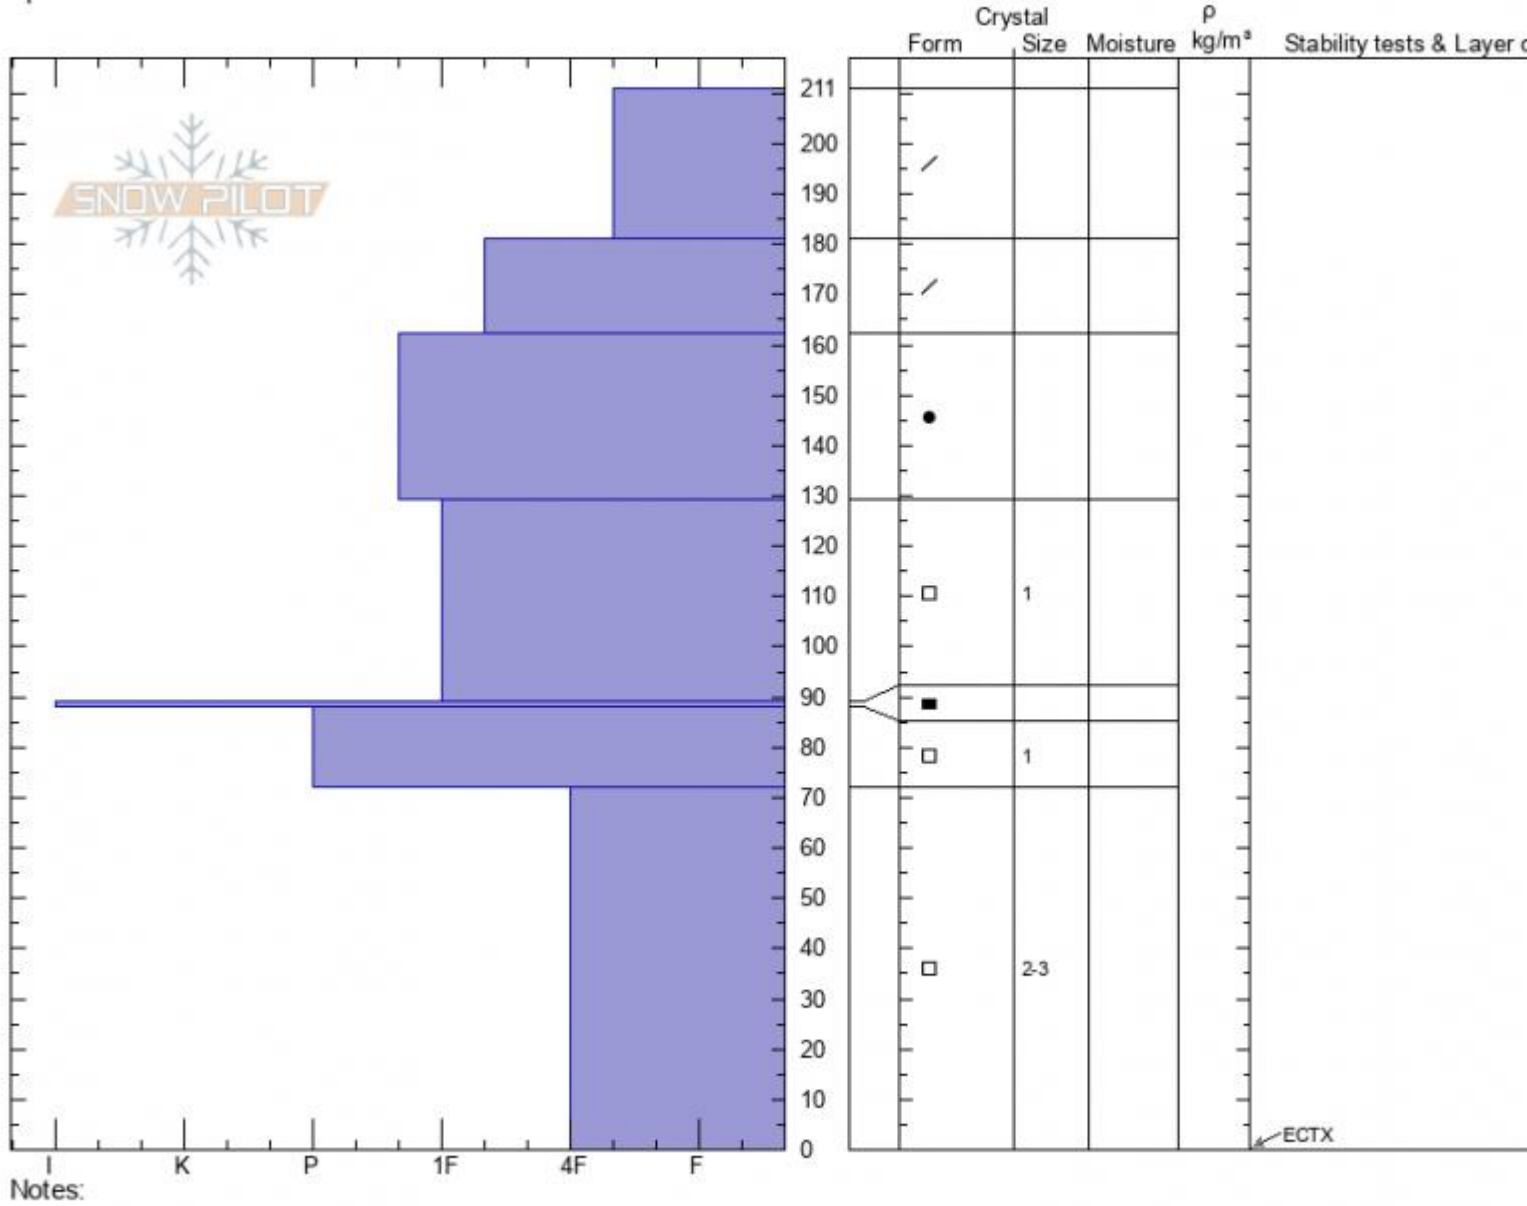

Teepee Ridgeline N
 Madison Range-S
 MT
 Elevation: 9600 ft
 Aspect: 15°
 Specifics:

Ian Hoyer
 02/11/2021 - 1:00pm
 Co-ord: 44.91428N, -111.18861W
 Slope Angle: 23°
 Wind Loading: no

Stability: fair
 Air Temperature:
 Sky Cover: BKN
 Precipitation: NO
 Wind: Calm

HS: 211 Layer Notes:
 PF: 30 72-0cm: Problematic layer

Advisory Region
 Southern Madison
 Longitude
 -111.19W
 Latitude
 44.90N
 Southern Madison, 2021-02-14