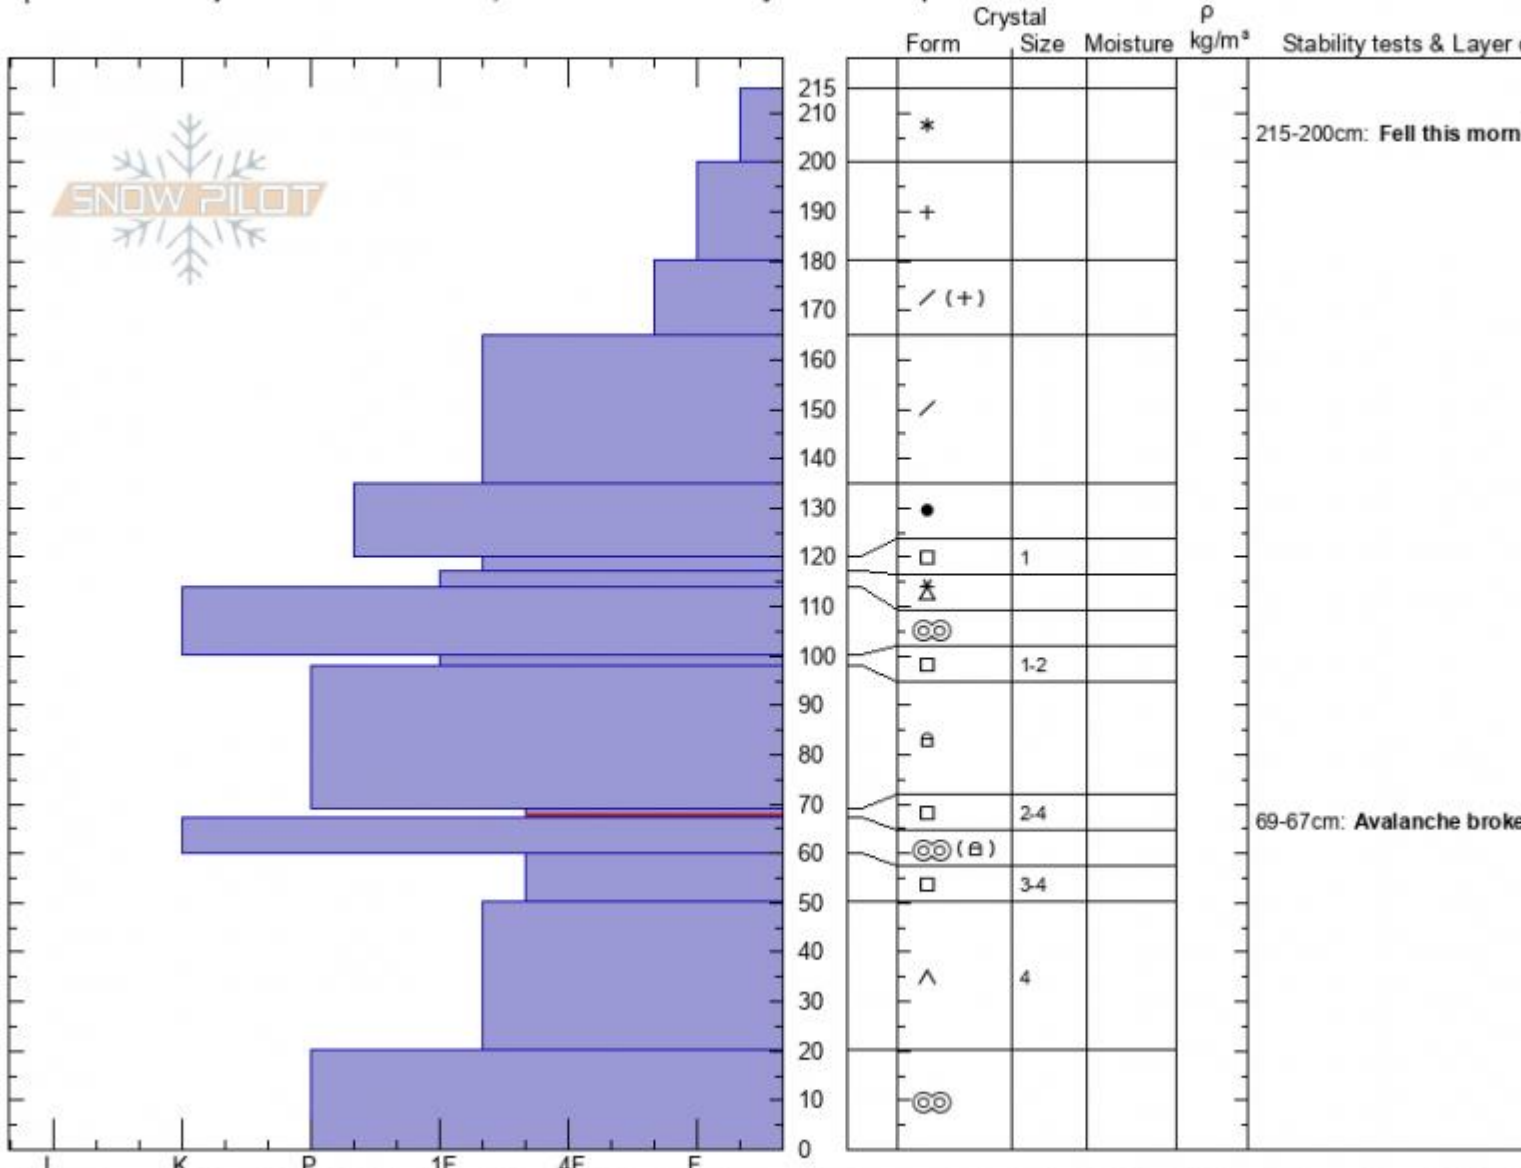

BlackmoreCrown N-R4-D: Alex Marienthal

Gallatin Range-N

MT

Elevation: 9417 ft

Aspect: 40°

Specifics: Pit is adjacent to avalanche: crown; Recent avalanche activity on similar slopes

02/20/2021 - 12:30pm

Co-ord: 45.44298N, -110.99868W

Slope Angle: 34°

Wind Loading: previous

Stability: poor

Air Temperature:

Sky Cover: BKN

Precipitation: S1

Wind: W Calm

HS: 215 Layer Notes:

215-200cm: Fell this morning

69-67cm: Avalanche broke here

69-67cm: Problematic layer

Notes: Crown profile of N-R4-D3-O broke on 2/18 or 2/19. Dug in shallower end of crown. Estimated up to 10 feet (3m) at its deepest, avg 6-8 feet wide.

Advisory Region
Northern Gallatin
Longitude
-111.00W
Latitude
45.44N
Northern Gallatin, 2021-02-21