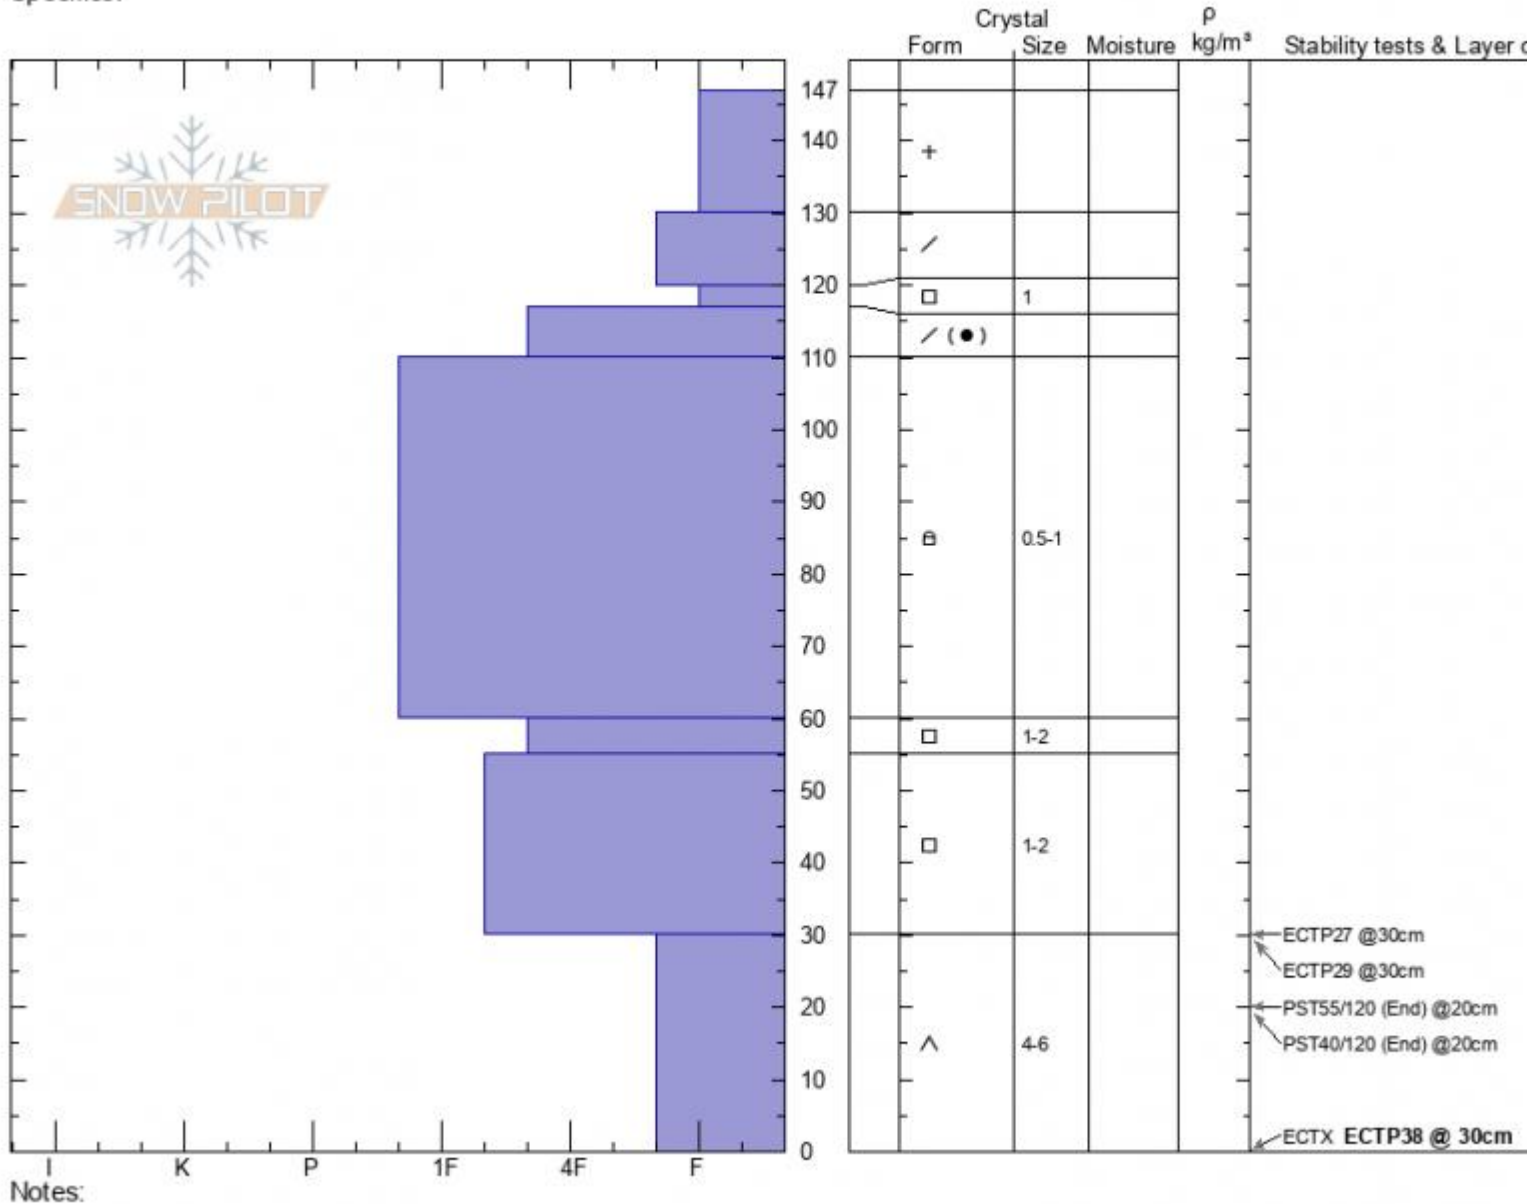

Mt Ellis SE of top
 Gallatin Range-N
 MT
 Elevation: 8110 ft
 Aspect: 66°
 Specifics:

Alex Marienthal
 02/27/2021 - 12:15am
 Co-ord: 45.57687N, -110.95295W
 Slope Angle: 28°
 Wind Loading: previous

Stability: fair
 Air Temperature:
 Sky Cover: SCT
 Precipitation: S-1
 Wind: Calm

HS: 147 Layer Notes:
 PF: 35 30-0cm: Problematic layer
 PS: 20

Advisory Region
 Northern Gallatin
 Longitude
 -110.96W
 Latitude
 45.58N
 Northern Gallatin, 2021-02-27