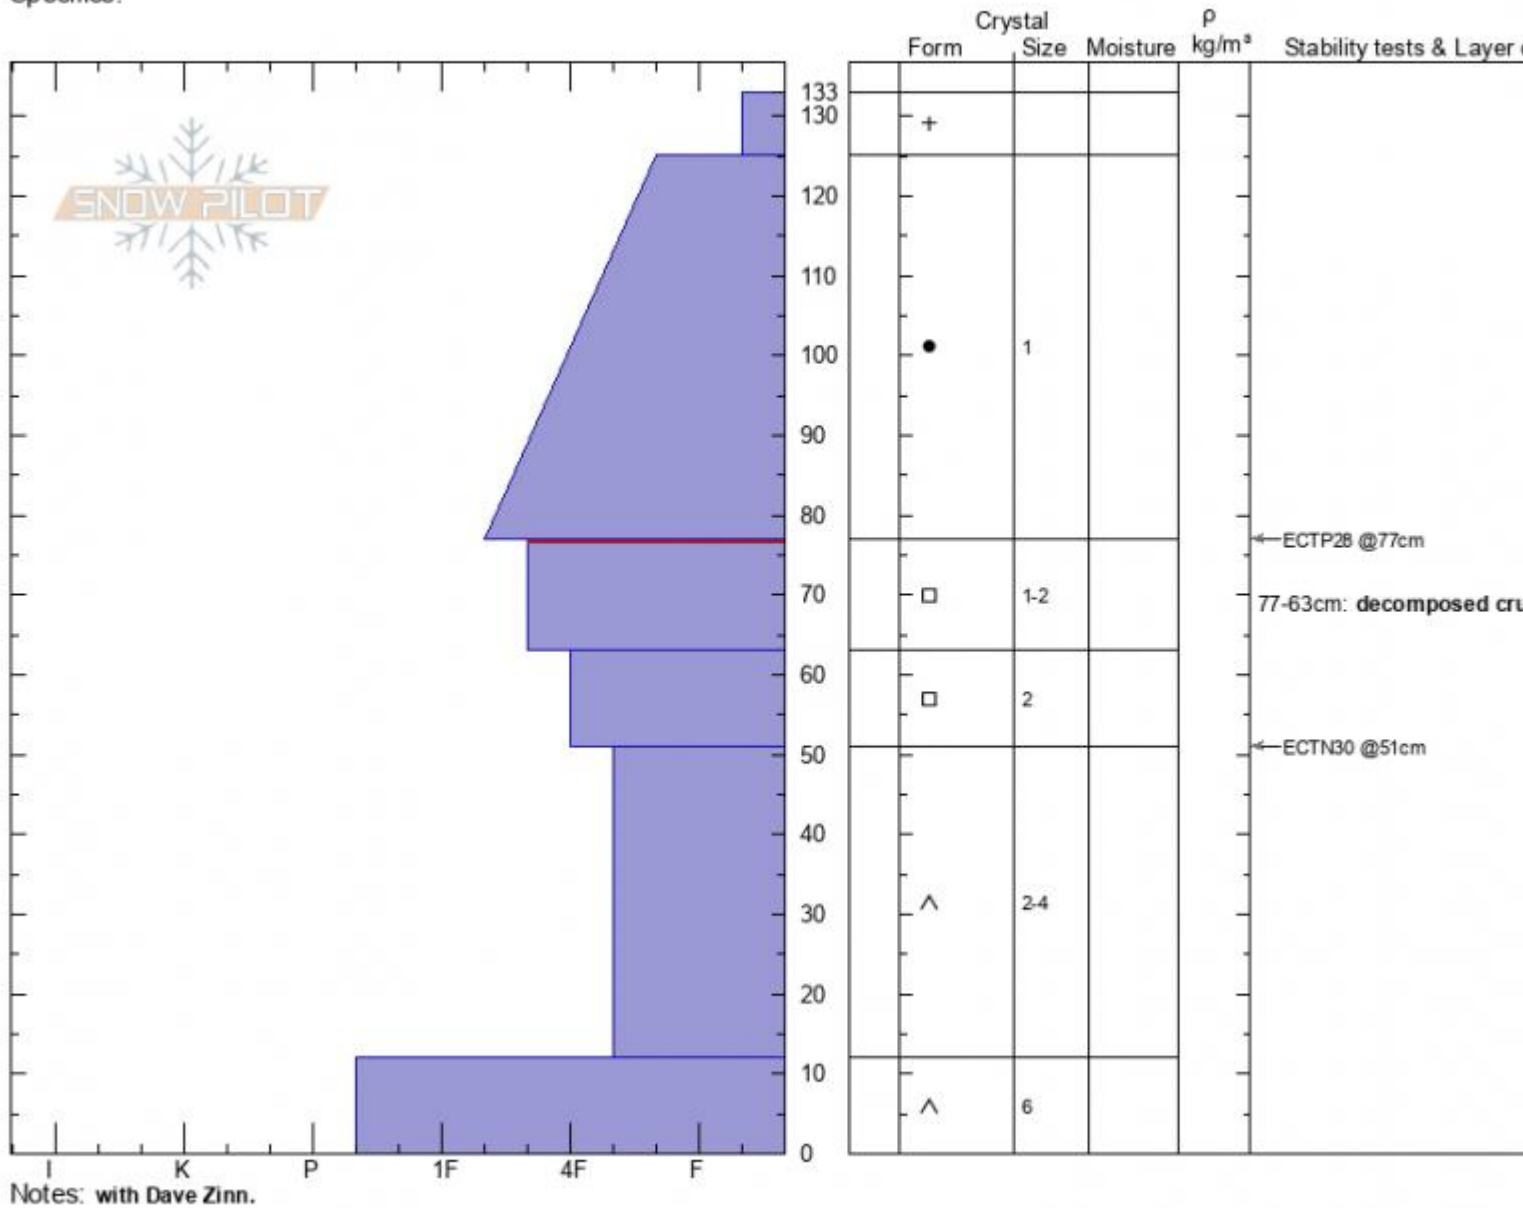

Taylor Fork  
 Gallatin Range-S  
 MT  
 Elevation: 8775 ft  
 Aspect: SW  
 Specifics:

Zach Keskinen  
 02/28/2021 - 12:56pm  
 Co-ord: 44.97683N, -111.35959W  
 Slope Angle: 28°  
 Wind Loading: no

Stability: fair  
 Air Temperature: -3°C  
 Sky Cover: BKN  
 Precipitation: NO  
 Wind: S Light Breeze

HS: 133 Layer Notes:  
 PF: 30 77-63cm: decomposed crust at  
 77-63cm: Problematic layer

Advisory Region  
 Southern Madison  
 Longitude  
 -111.27W  
 Latitude  
 45.06N  
 Southern Madison, 2021-02-28