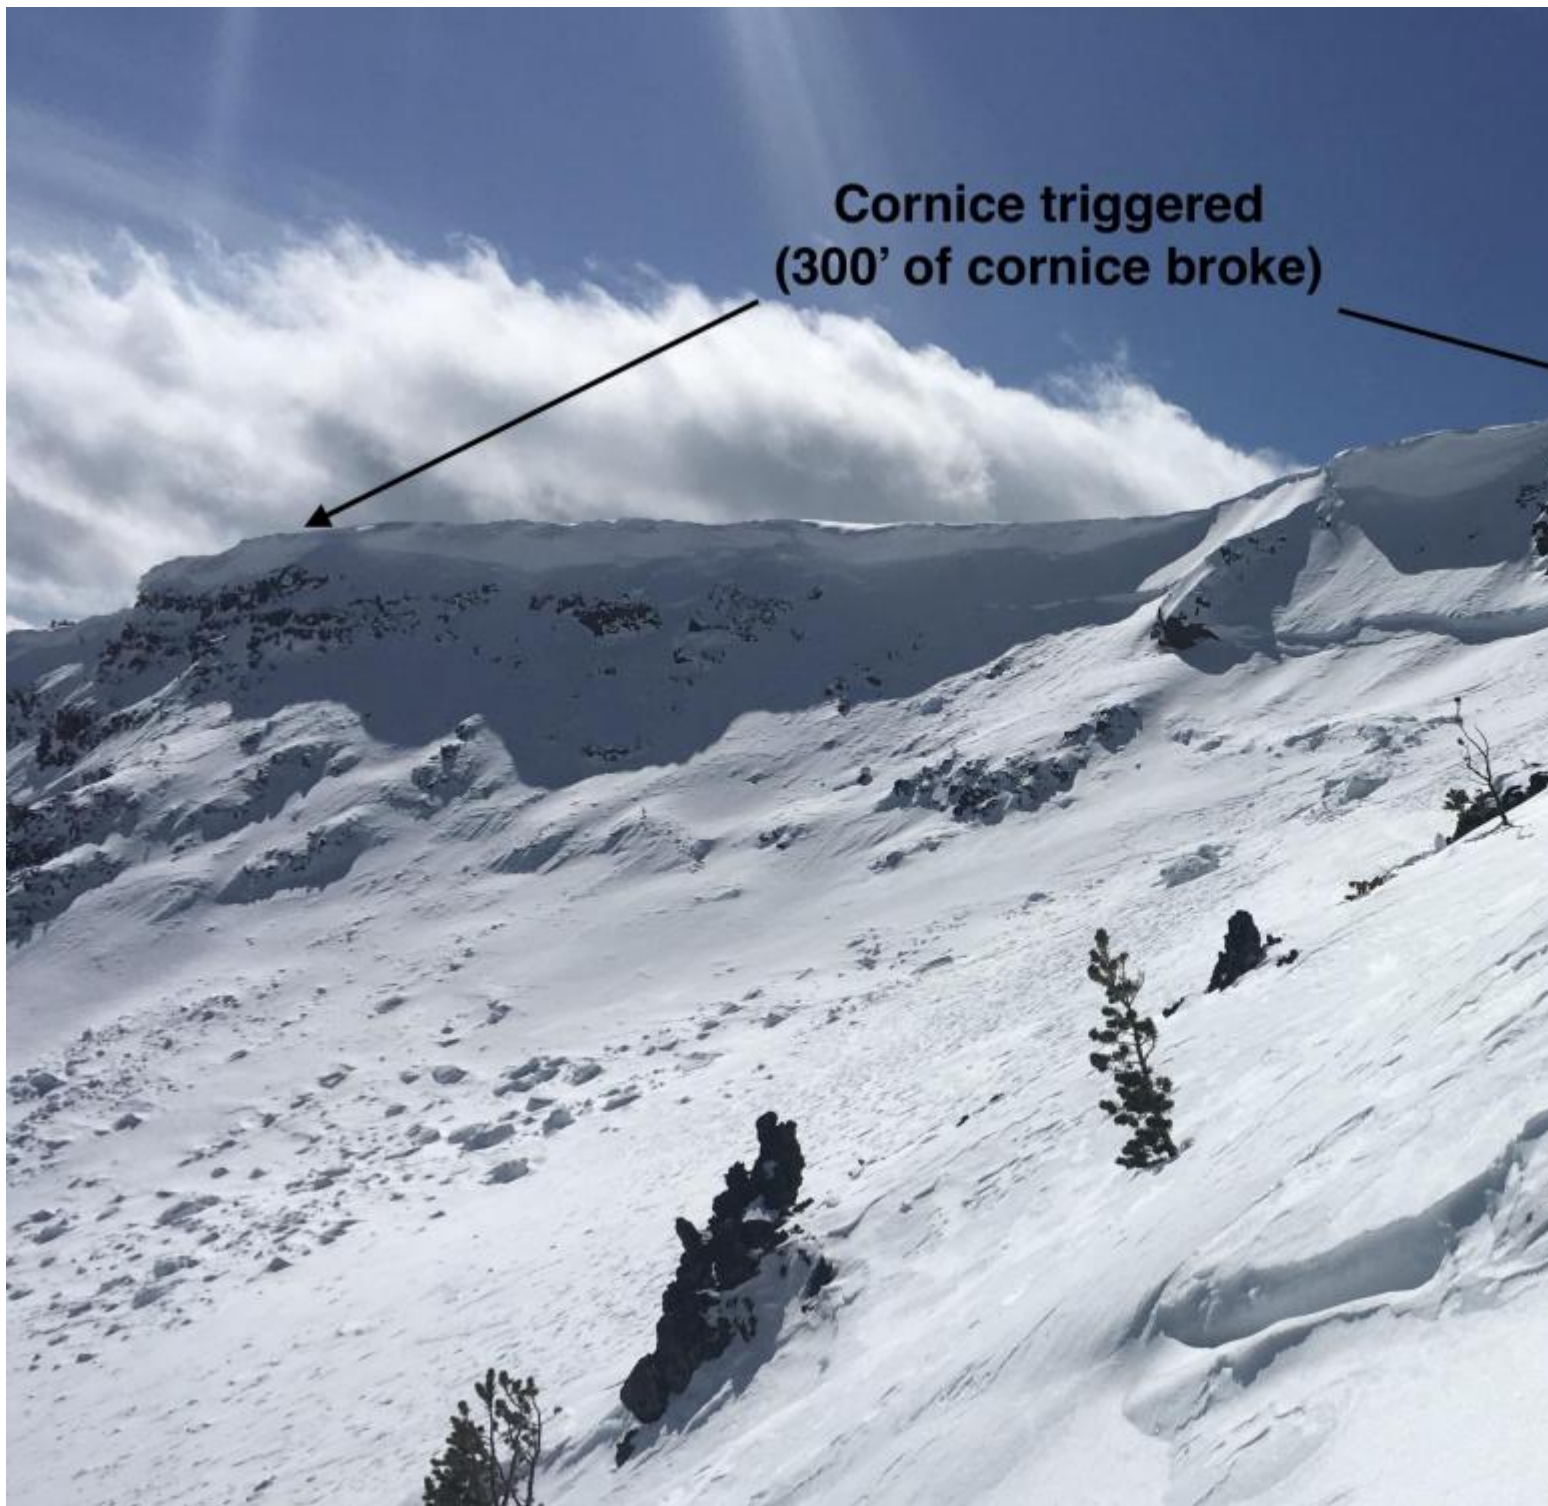

**Cornice triggered  
(300' of cornice broke)**

Crown of deep slab avalanche on Arden Peak at the back of Maid of the Mist basin in Hyalite. Probably broke between Feb 22 and Feb 28, 2021 Photo: GNFAC

Advisory Region  
Northern Gallatin  
Longitude  
-110.97W  
Latitude

45.42N

**Avalanche Details:** [Two large deep slabs near Maid of the Mist](#)

**Forecast link:** [GNFAC Avalanche Forecast for Mon Mar 8, 2021](#)[GNFAC Avalanche Forecast for Tue Mar 9, 2021](#)

Northern Gallatin, 2021-03-07