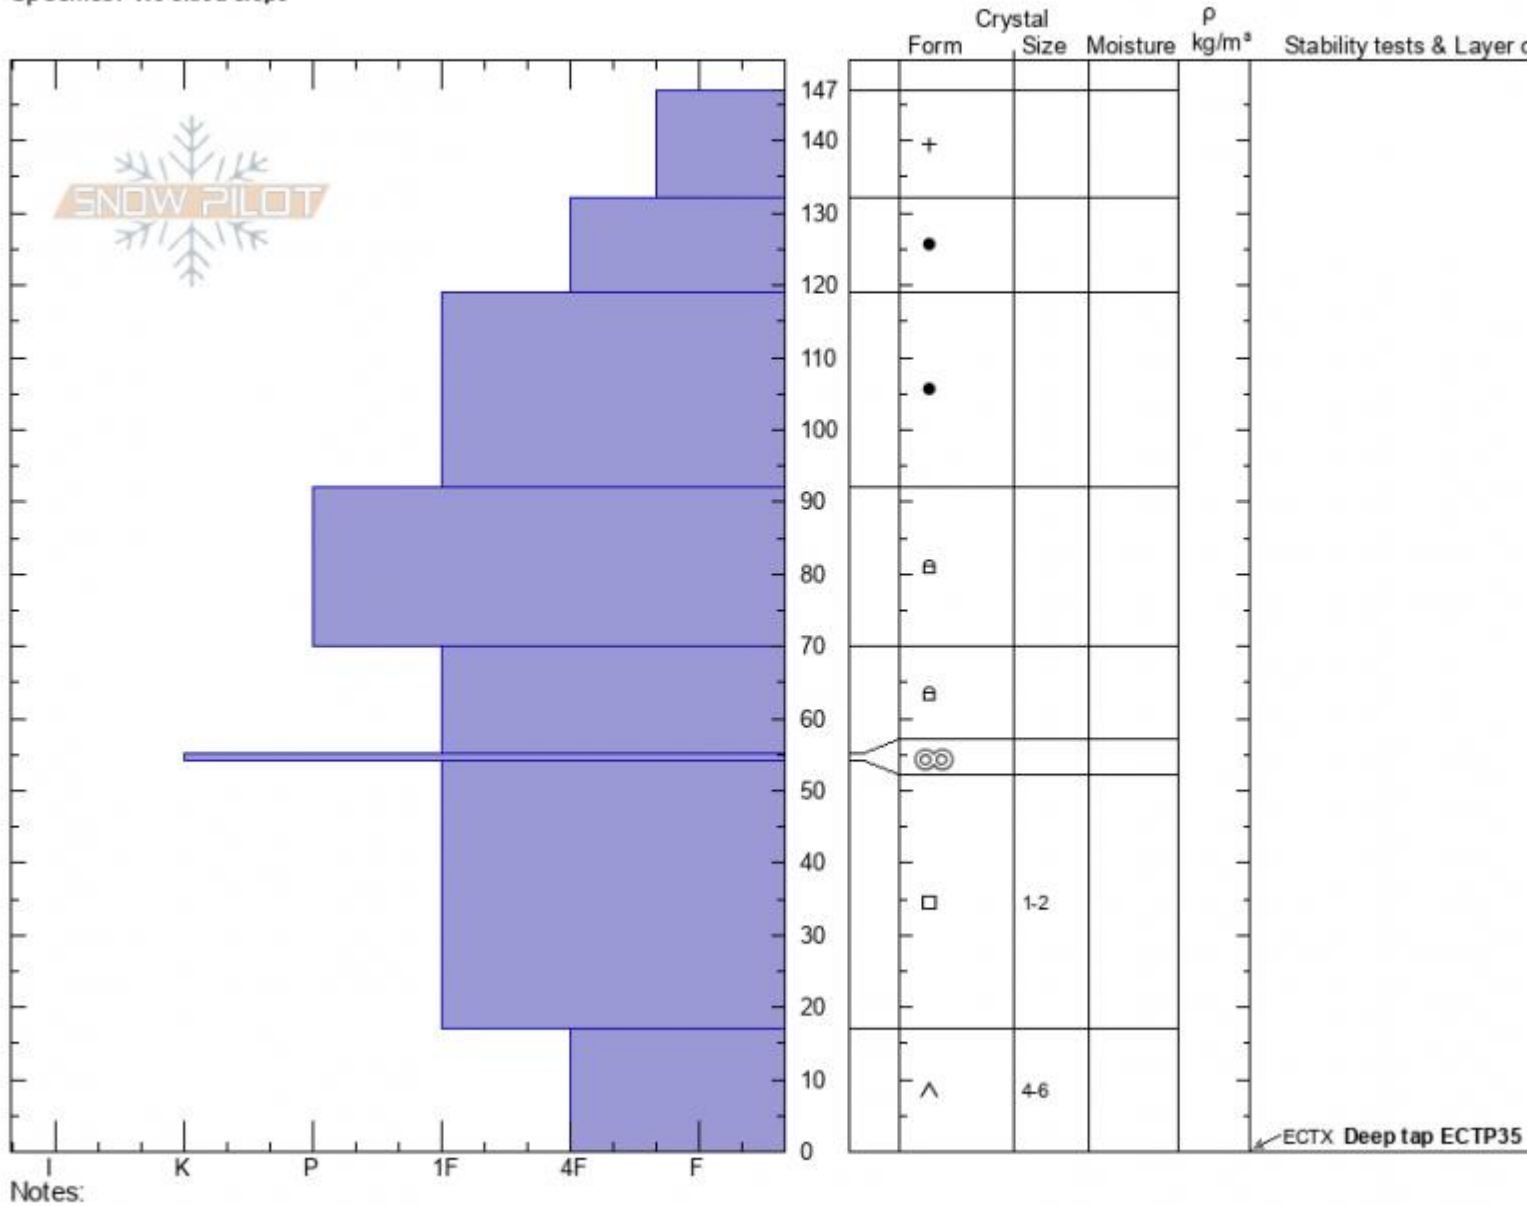

Flathead Pass S.  
 Bridger Range  
 MT  
 Elevation: 8300 ft  
 Aspect: 90°  
 Specifics: We skied slope

Ian Hoyer  
 03/09/2021 - 1:00pm  
 Co-ord: 45.94779N, -110.98929W  
 Slope Angle: 27°  
 Wind Loading: no

Stability: **good**  
 Air Temperature:  
 Sky Cover: **SCT**  
 Precipitation: **NO**  
 Wind: **Calm**

HS: 147 Layer Notes:  
 17-0cm: Problematic layer

Advisory Region  
 Bridger Range  
 Longitude  
 -111.02W  
 Latitude  
 45.97N  
 Bridger Range, 2021-03-10