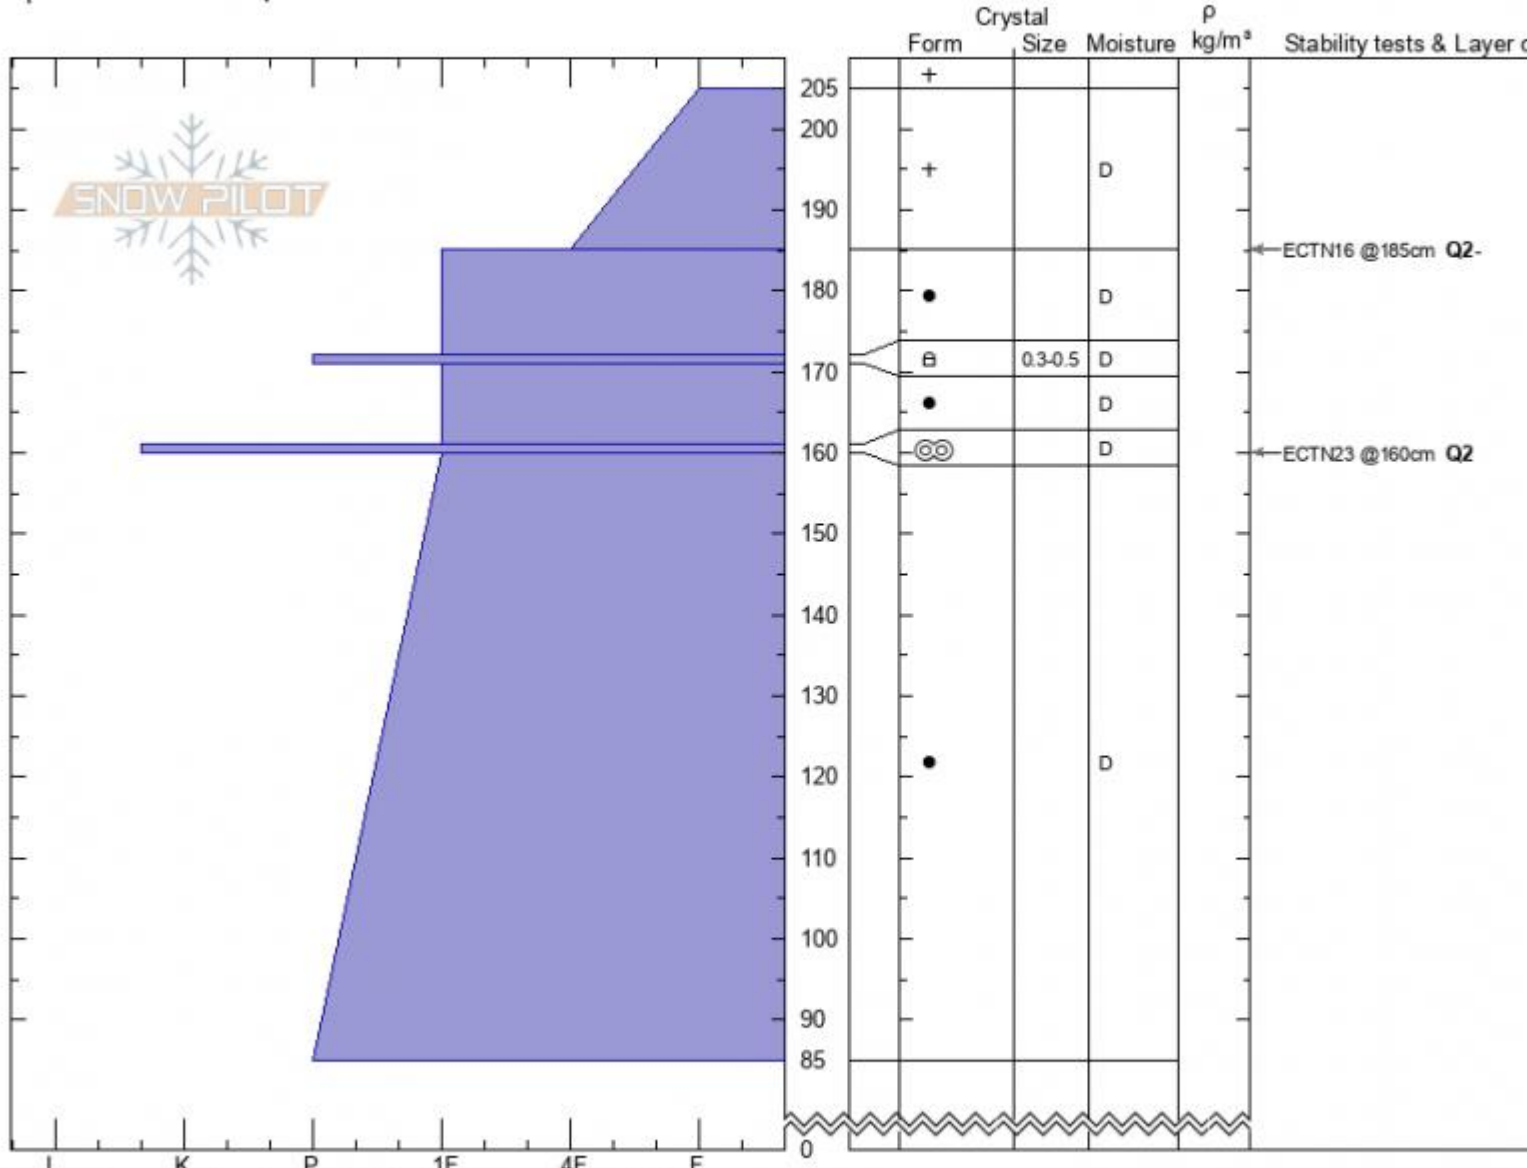

**W S Flanders**  
**Gallatin Range-N**  
**MT**  
 Elevation: **8488 ft**  
 Aspect: **NW**  
 Specifics: **We skied slope**

**Wyatt Gober**  
**03/27/2021 - 11:45am**  
 Co-ord: **45.43985N, -110.92696W**  
 Slope Angle: **36°**  
 Wind Loading: **no**

Stability:  
 Air Temperature: **-6°C**  
 Sky Cover: **OVC**  
 Precipitation: **S-1**  
 Wind: **E Light Breeze**

HS: **205** Layer Notes:  
 PS: **30** 161-160cm: **Problematic layer**

Notes: Non-Swag shearing had Q2 fracture below crust @ 160  
 Propagation Saw Test at 160, 90cm long, no results

Advisory Region  
 Northern Gallatin  
 Longitude  
 -110.93W  
 Latitude  
 45.44N  
 Northern Gallatin, 2021-03-28