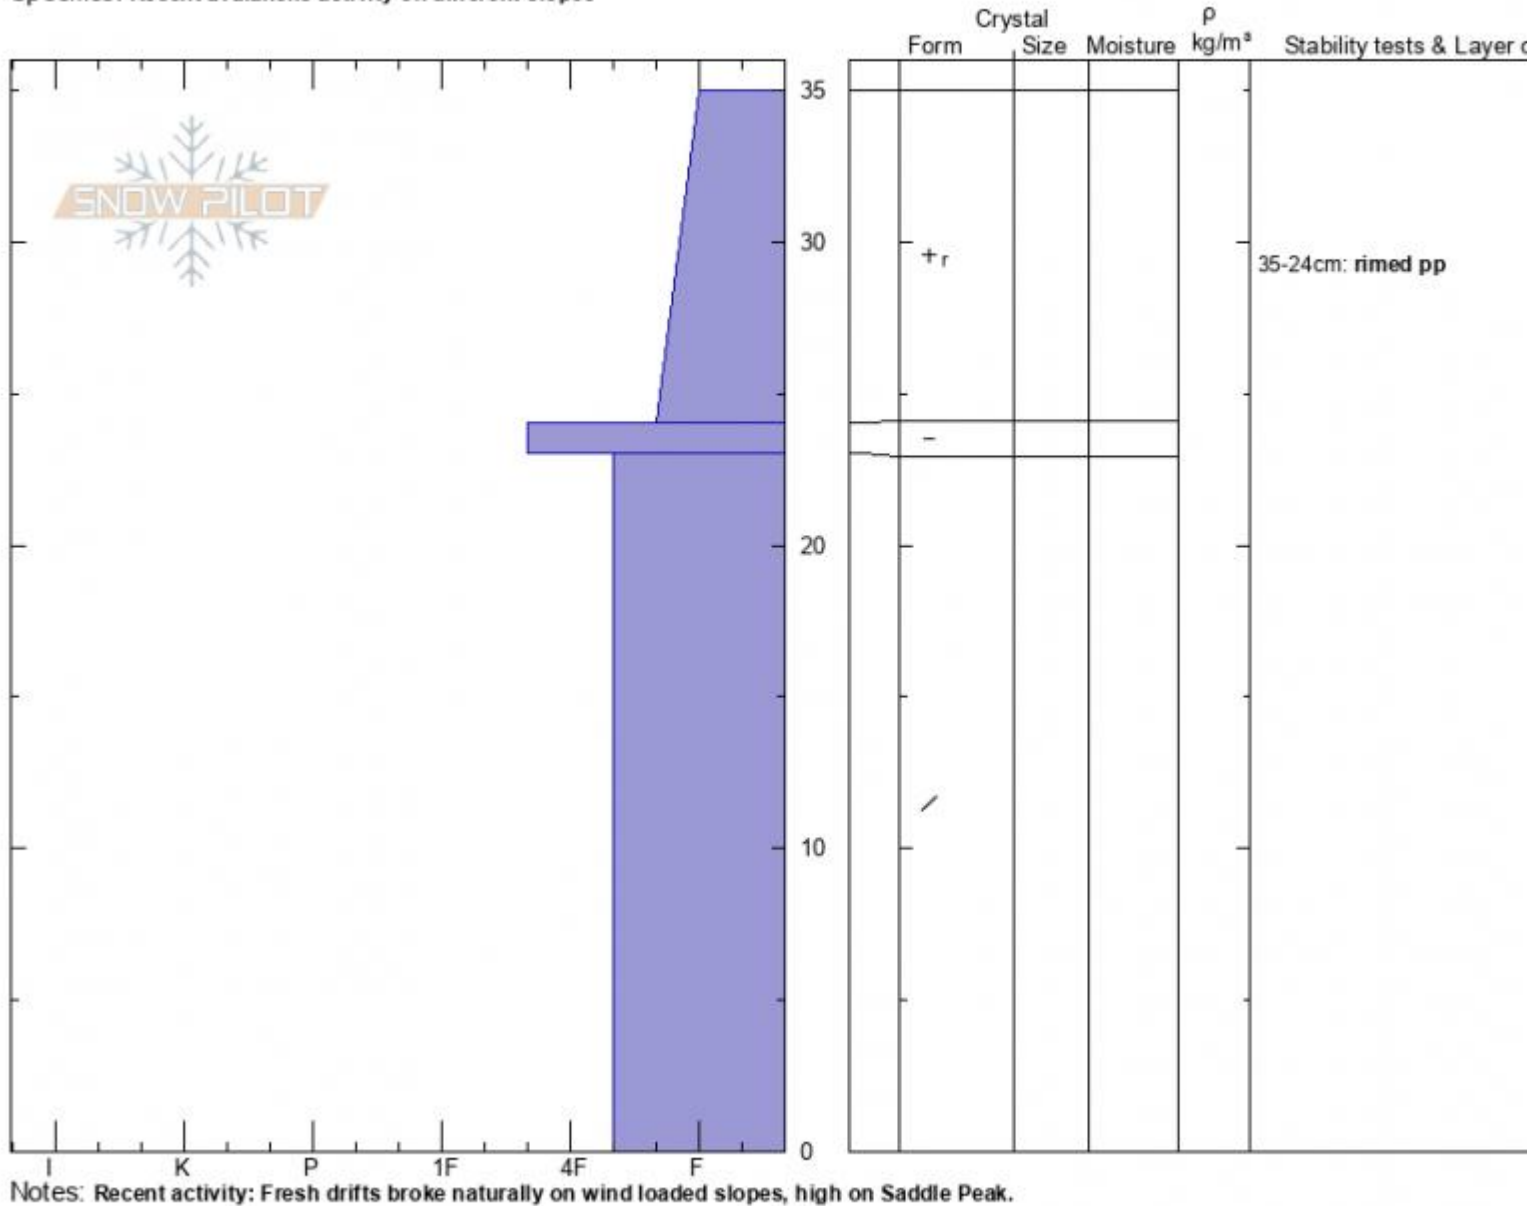

Lower Ramp Meadow
Bridger Range
MT
 Elevation: **7920 ft**
 Aspect: **180°**
 Specifics: **Recent avalanche activity on different slopes**

Alex Marienthal
11/10/2021 - 2:45pm
 Co-ord: **45.82908N, -110.92935W**
 Slope Angle: **10°**
 Wind Loading:

Stability: **Good**
 Air Temperature:
 Sky Cover: **SCT**
 Precipitation: **NO**
 Wind: **W Light Breeze**

HS:35 Layer Notes:
 35-24cm: **rimed pp**

Advisory Region
 Bridger Range
 Longitude
 -110.93W
 Latitude
 45.83N
 Bridger Range, 2021-11-11