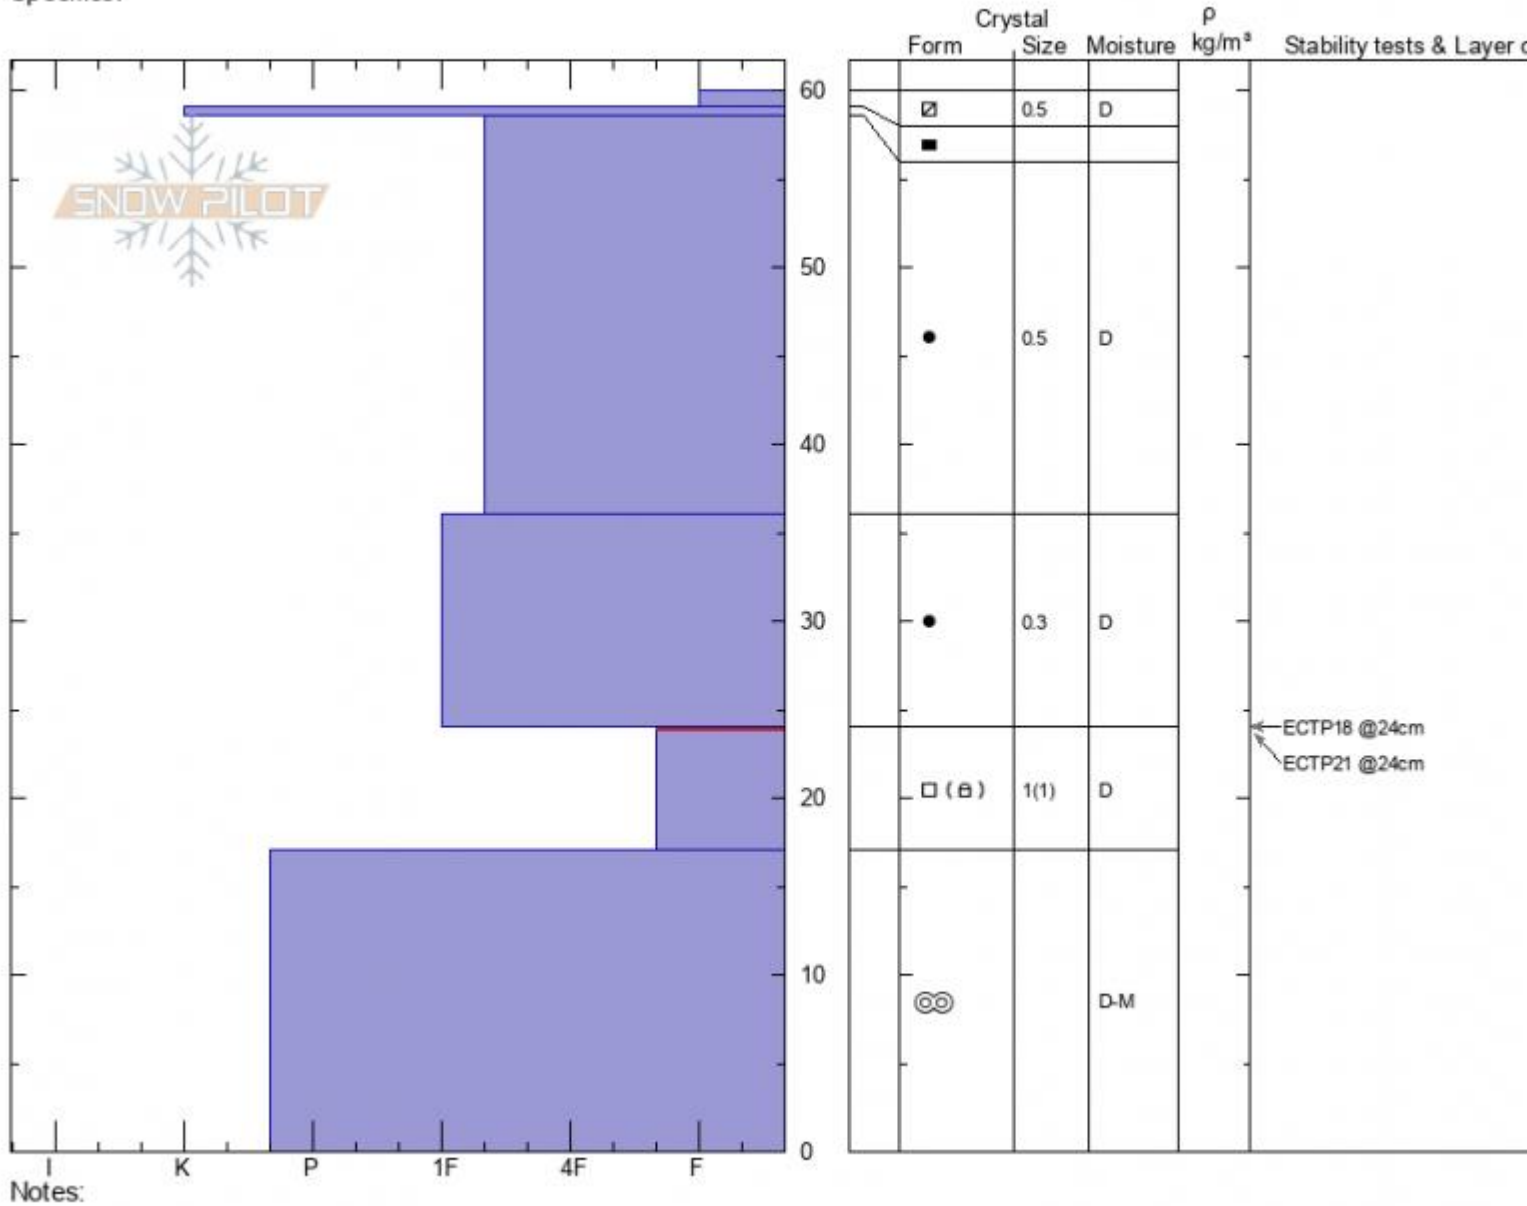

Sawtelle Snow Marker
 Centennial Range
 ID
 Elevation: 8842 ft
 Aspect: 50°
 Specifics:

Doug Chabot-Admin
 11/16/2021 - 9:00am
 Co-ord: 44.55203N, -111.43918W
 Slope Angle: 10°
 Wind Loading: no

Stability: **Good**
 Air Temperature: **-5°C**
 Sky Cover: **CLR**
 Precipitation: **NO**
 Wind: **SW Light Breeze**

HS:60
 Layer Notes:
 24-17cm: Problematic layer

Advisory Region
 Island Park
 Longitude
 -111.44W
 Latitude
 44.56N
 Island Park, 2021-11-17