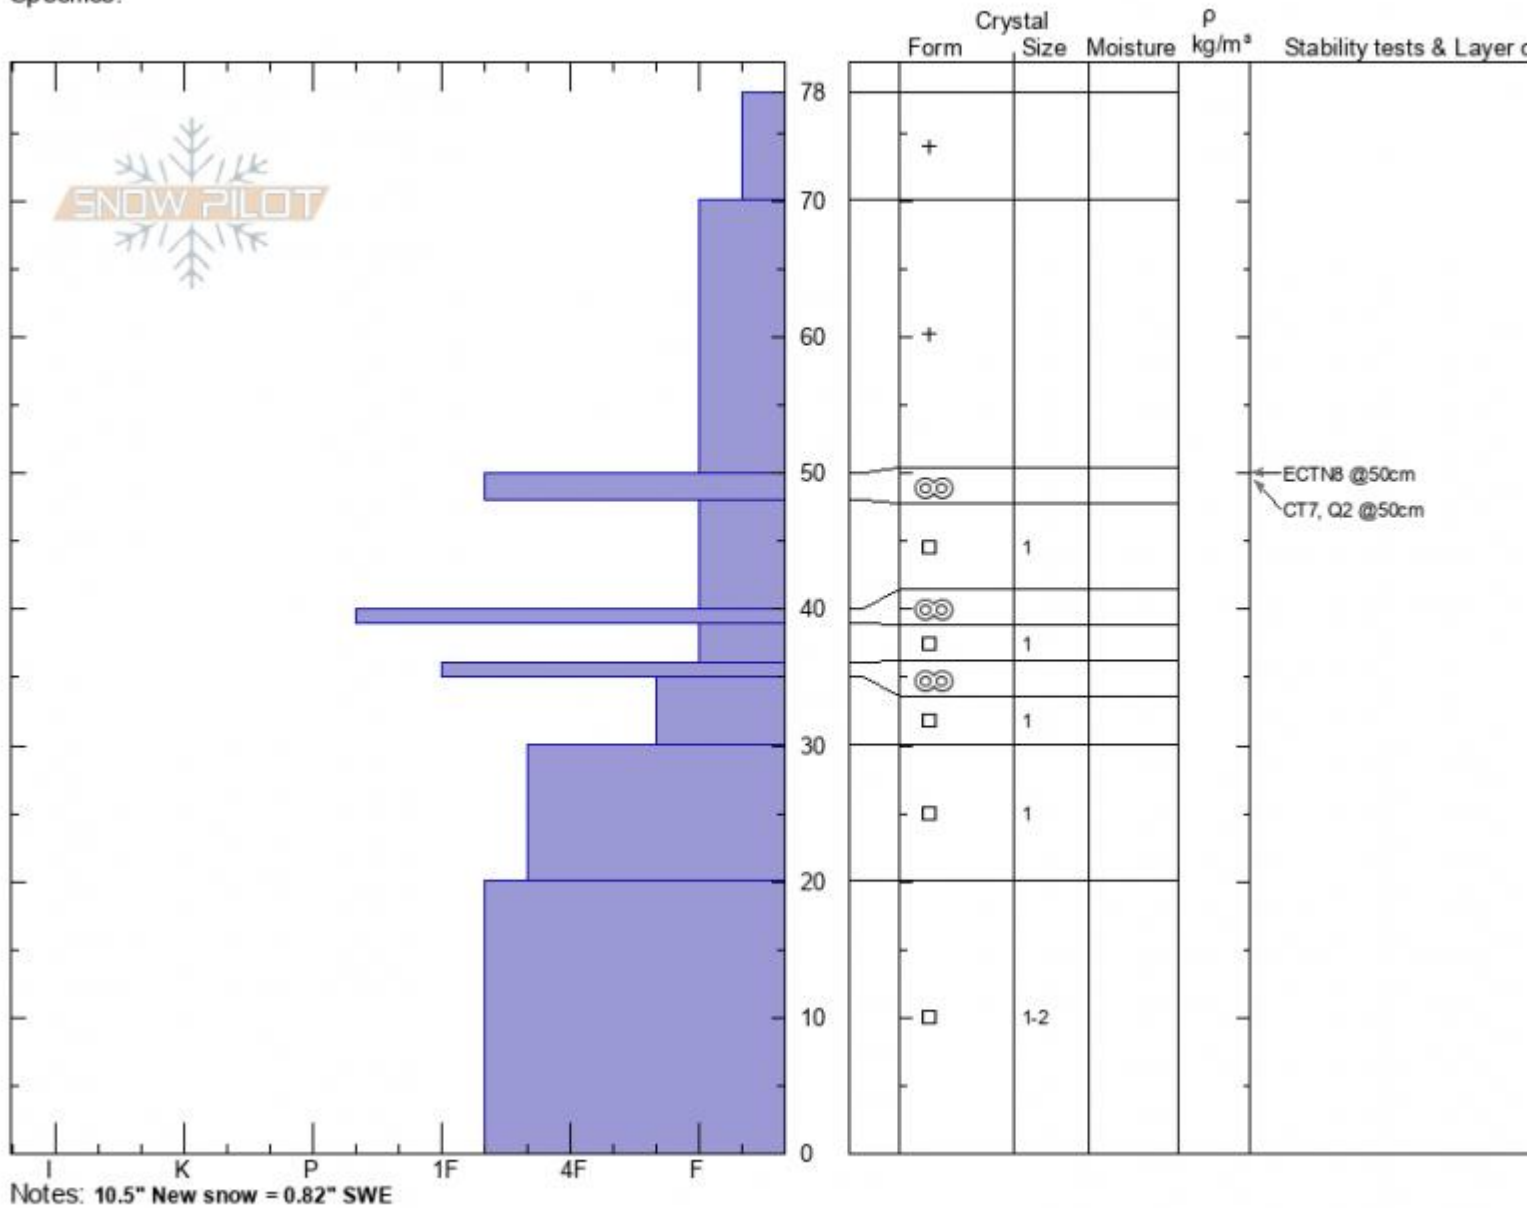

Rasta Chutes
Cooke City
MT
 Elevation: **9805 ft**
 Aspect: **195°**
 Specifics:

Alex Marienthal
12/07/2021 - 3:00pm
 Co-ord: **45.07046N, -109.94547W**
 Slope Angle: **34°**
 Wind Loading:

Stability: **Fair**
 Air Temperature:
 Sky Cover: **OVC**
 Precipitation: **S-1**
 Wind: **Light Breeze**

HS:78 Layer Notes:

Advisory Region
 Cooke City
 Longitude
 -109.95W
 Latitude
 45.07N
 Cooke City, 2021-12-07