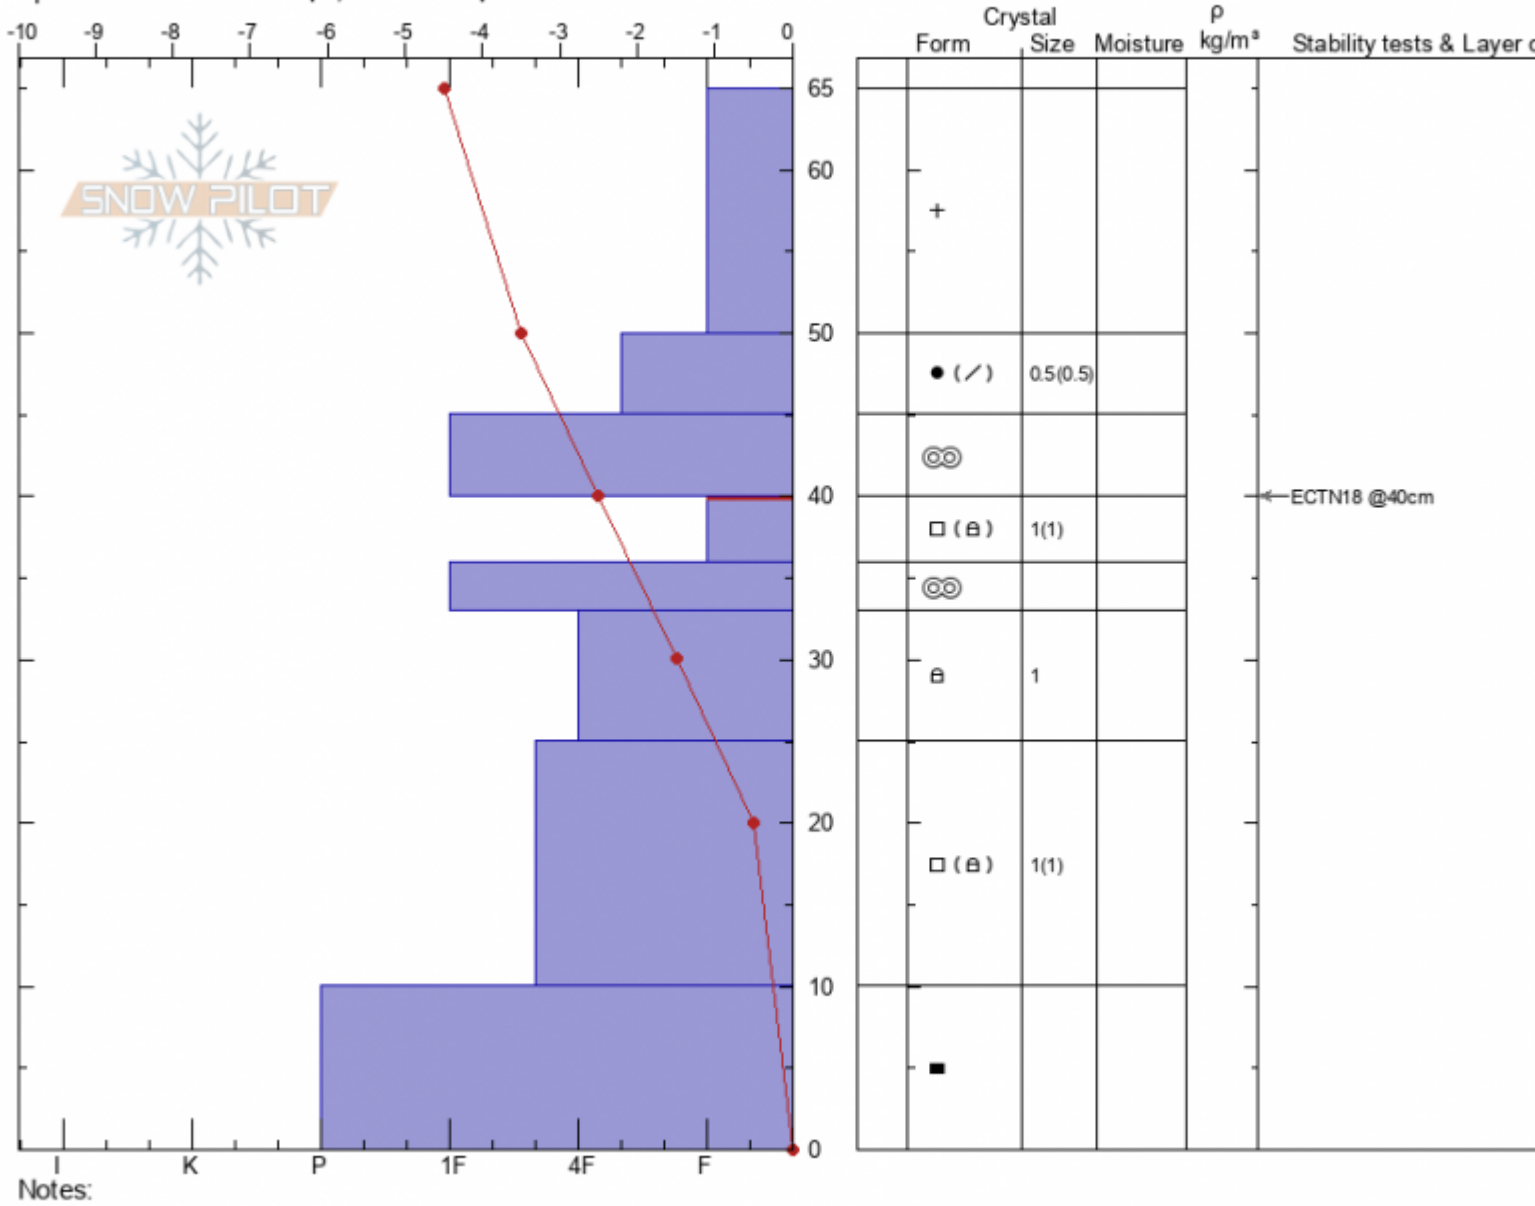

Upper Bradley Mdw  
 Bridger Range  
 MT  
 Elevation: 7904 ft  
 Aspect: 90°  
 Specifics: Ski tracks on slope; We skied slope

Doug Chabot-Admin  
 12/08/2021 - 10:30am  
 Co-ord: 45.83052N, -110.93262W  
 Slope Angle: 30°  
 Wind Loading: no

Stability: **Good**  
 Air Temperature: **-2.3°C**  
 Sky Cover: **BKN**  
 Precipitation: **NO**  
 Wind: **Calm**

HS:65  
 Layer Notes:  
 40-36cm: Problematic layer

Notes:  
 Advisory Region  
 Bridger Range  
 Longitude  
 -110.93W  
 Latitude  
 45.83N  
 Bridger Range, 2021-12-08