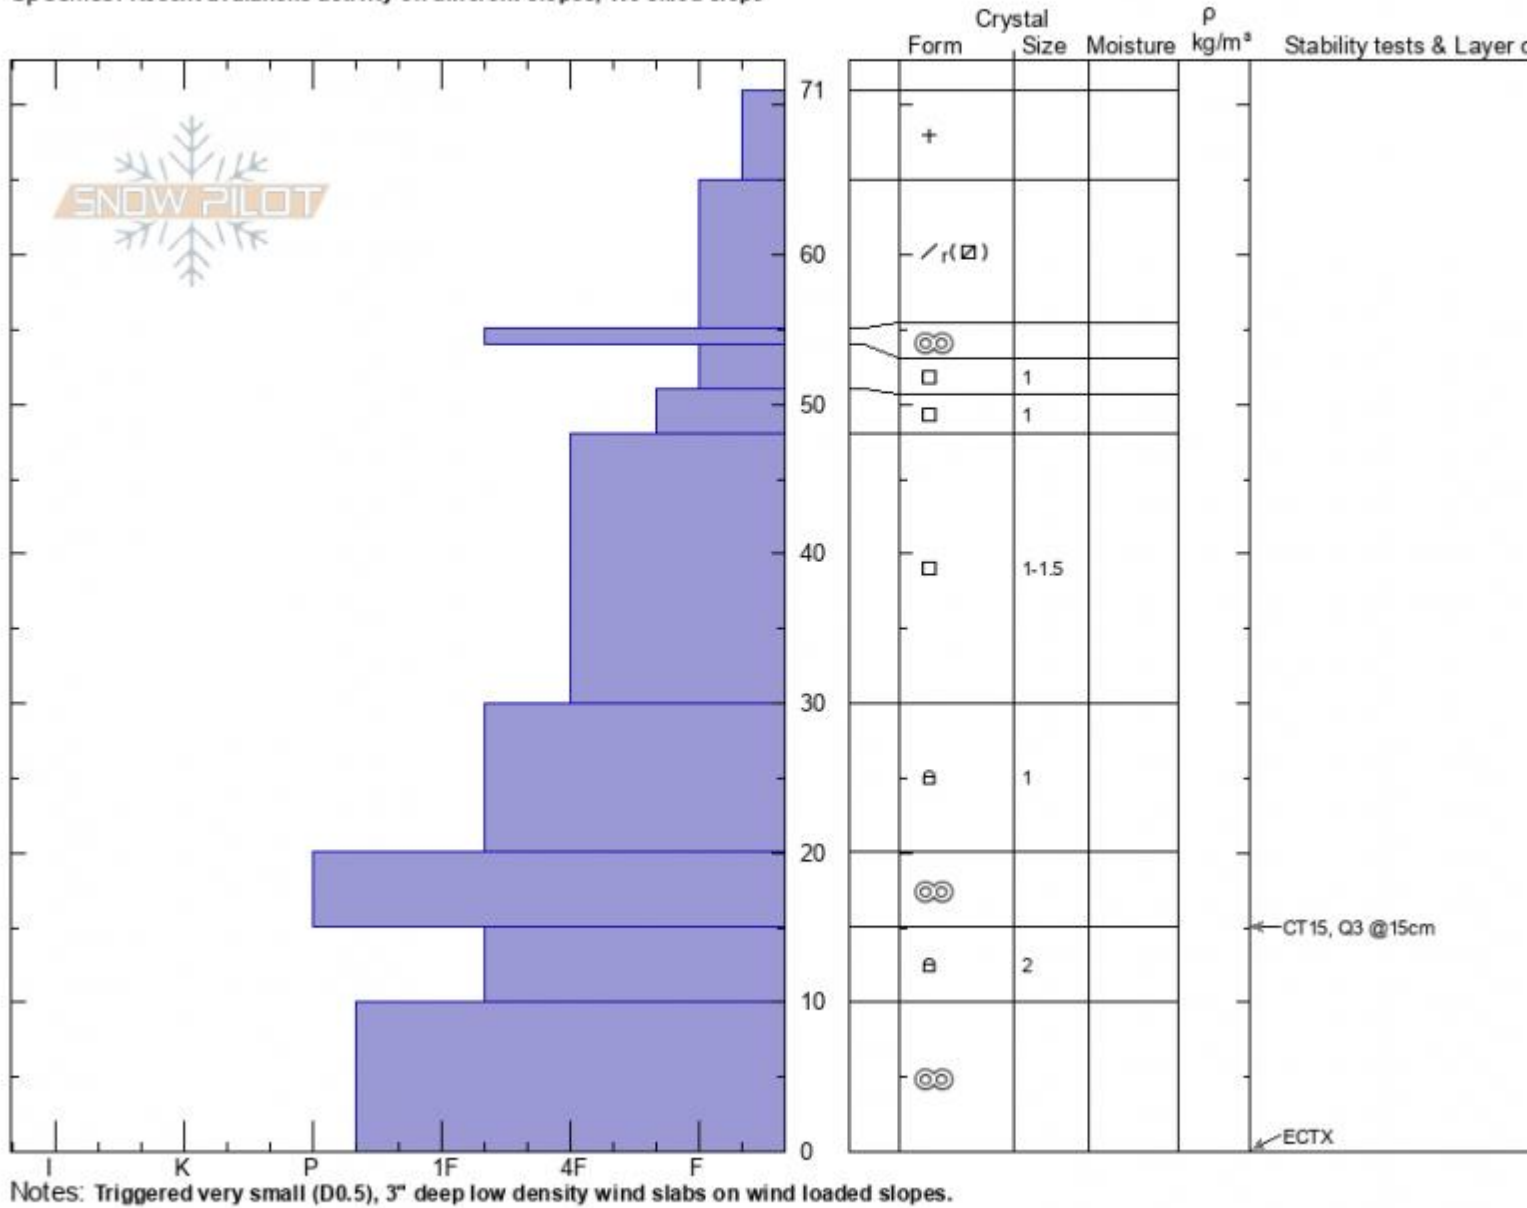

**Top of Ramp**  
**Bridger Range**  
**MT**  
 Elevation: **8492 ft**  
 Aspect: **65°**  
 Specifics: **Recent avalanche activity on different slopes; We skied slope**

**Alex Marienthal**  
**12/10/2021 - 3:50pm**  
 Co-ord: **45.82795N, -110.93249W**  
 Slope Angle: **30°**  
 Wind Loading: **no**

Stability: **Fair**  
 Air Temperature: **-13°C**  
 Sky Cover: **FEW**  
 Precipitation: **NO**  
 Wind: **S Moderate**

HS: **71**      Layer Notes:  
 54-51cm: **Problematic layer**

Advisory Region  
 Bridger Range  
 Longitude  
 -110.93W  
 Latitude  
 45.83N  
 Bridger Range, 2021-12-10