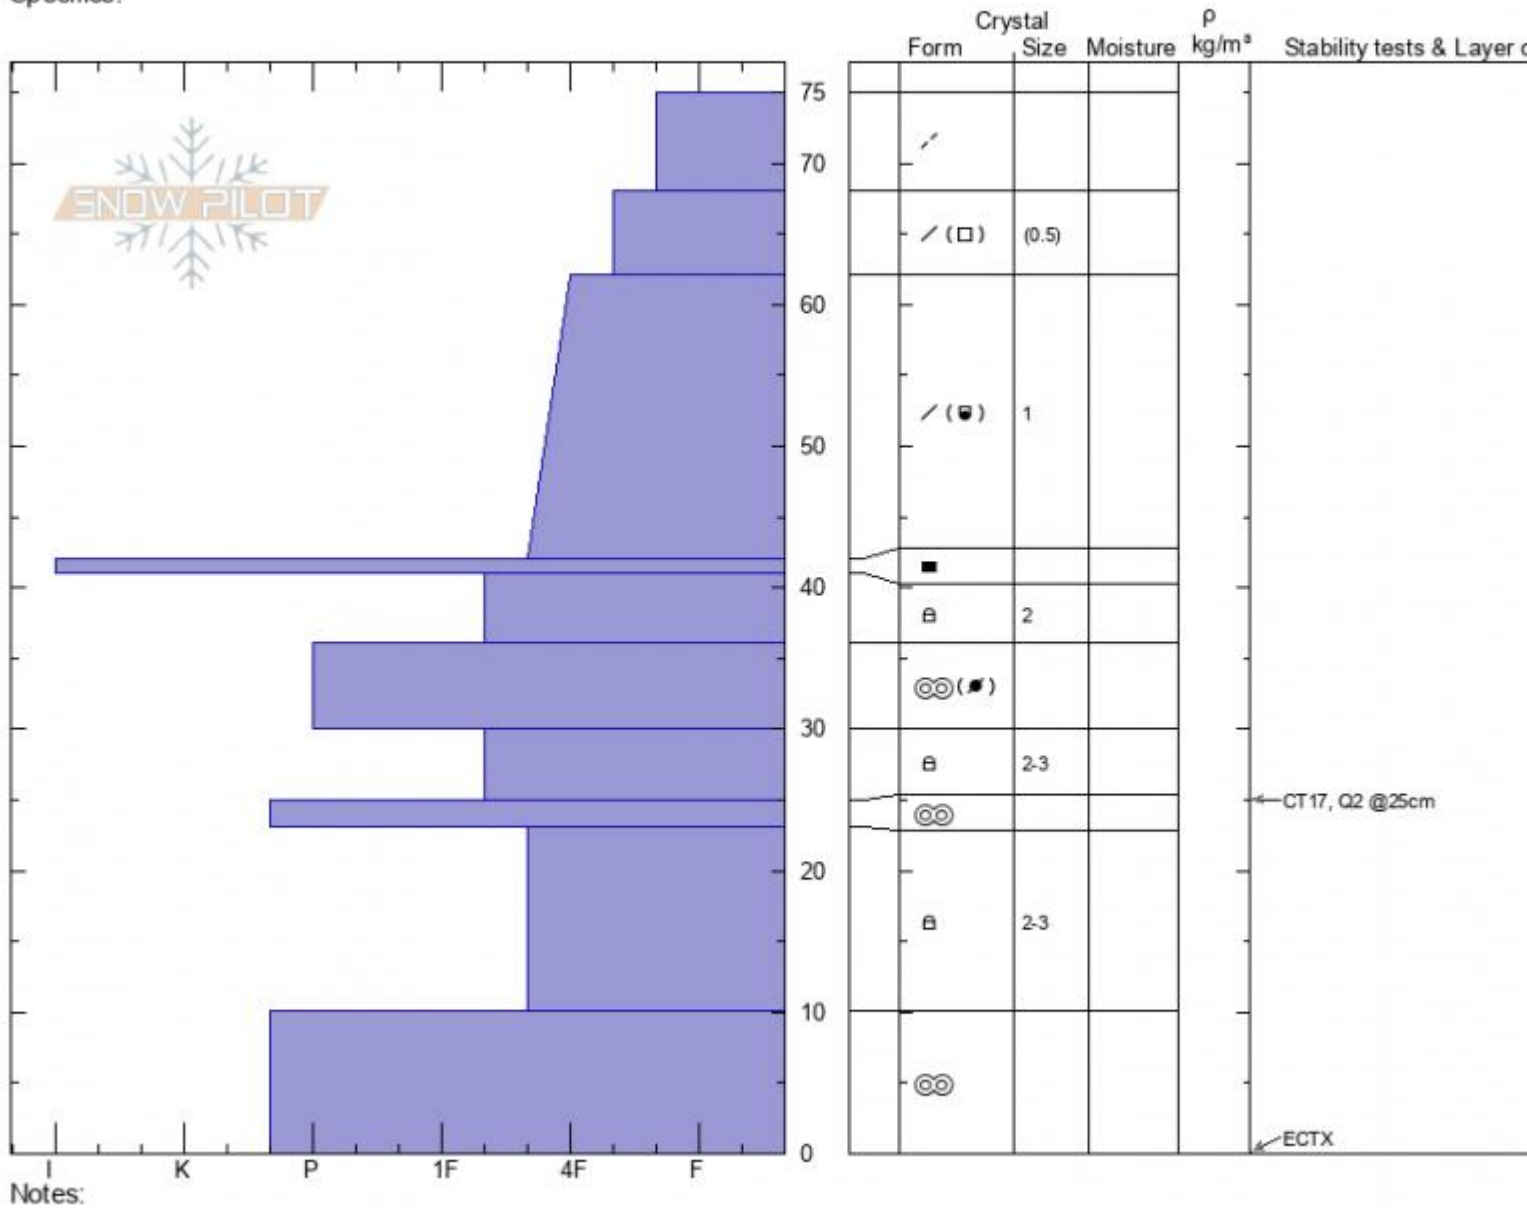

Blackmore NE Shoulder
 Gallatin Range-N
 MT
 Elevation: 9548 ft
 Aspect: 130°
 Specifics:

Alex Marienthal
 12/11/2021 - 12:50pm
 Co-ord: 45.44704N, -110.99967W
 Slope Angle: 25°
 Wind Loading:

Stability:
 Air Temperature:
 Sky Cover: BKN
 Precipitation: NO
 Wind: SW Strong

HS:75
 Layer Notes:
 41-36cm: Problematic layer

Advisory Region
 Northern Gallatin
 Longitude
 -111.00W
 Latitude
 45.44N
 Northern Gallatin, 2021-12-11