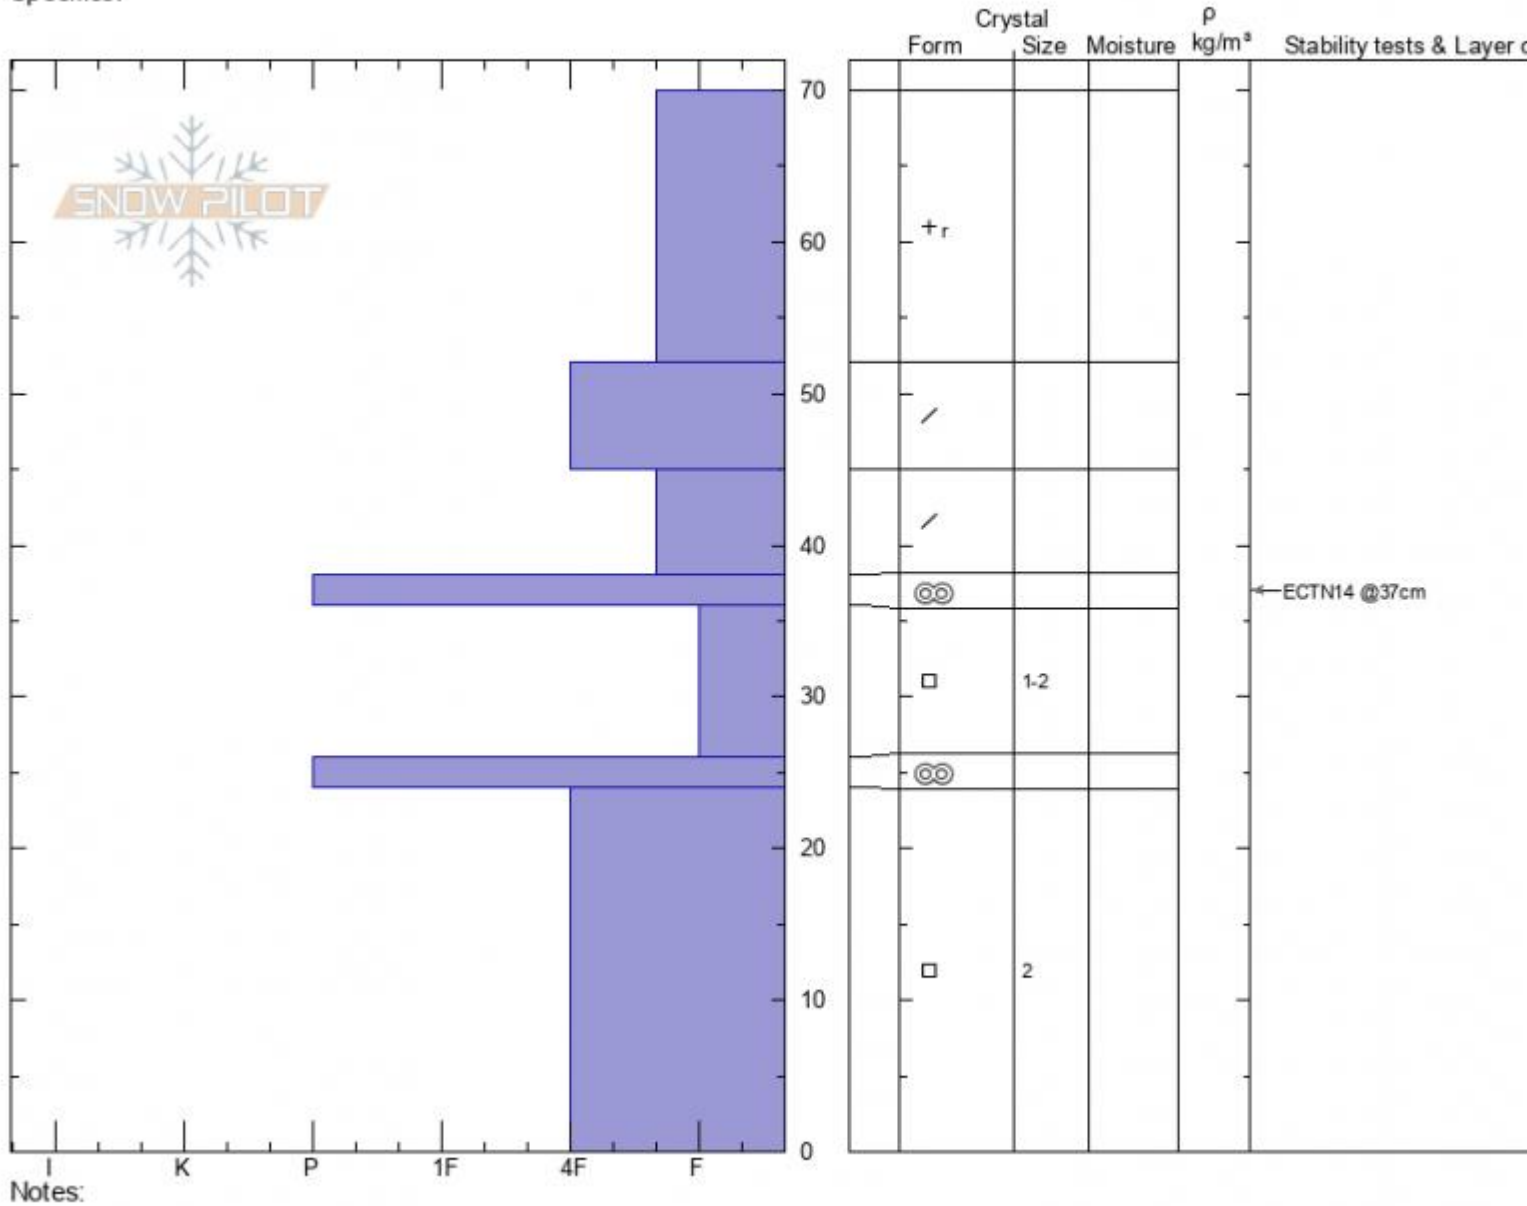

Lionhead Ridge
Lionhead Range
MT
 Elevation: **8055 ft**
 Aspect: **60°**
 Specifics:

Hannah Marshall
12/12/2021 - 12:00pm
 Co-ord: **12T 476601W 4949824N**
 Slope Angle:
 Wind Loading: **yes**

Stability: **Good**
 Air Temperature:
 Sky Cover: **OVC**
 Precipitation: **S-1**
 Wind: **SW Strong**

HS: **70** Layer Notes:
 36-26cm: **Problematic layer**

Advisory Region
 Lionhead Range
 Longitude
 -111.29W
 Latitude
 44.70N
 Lionhead Range, 2021-12-12