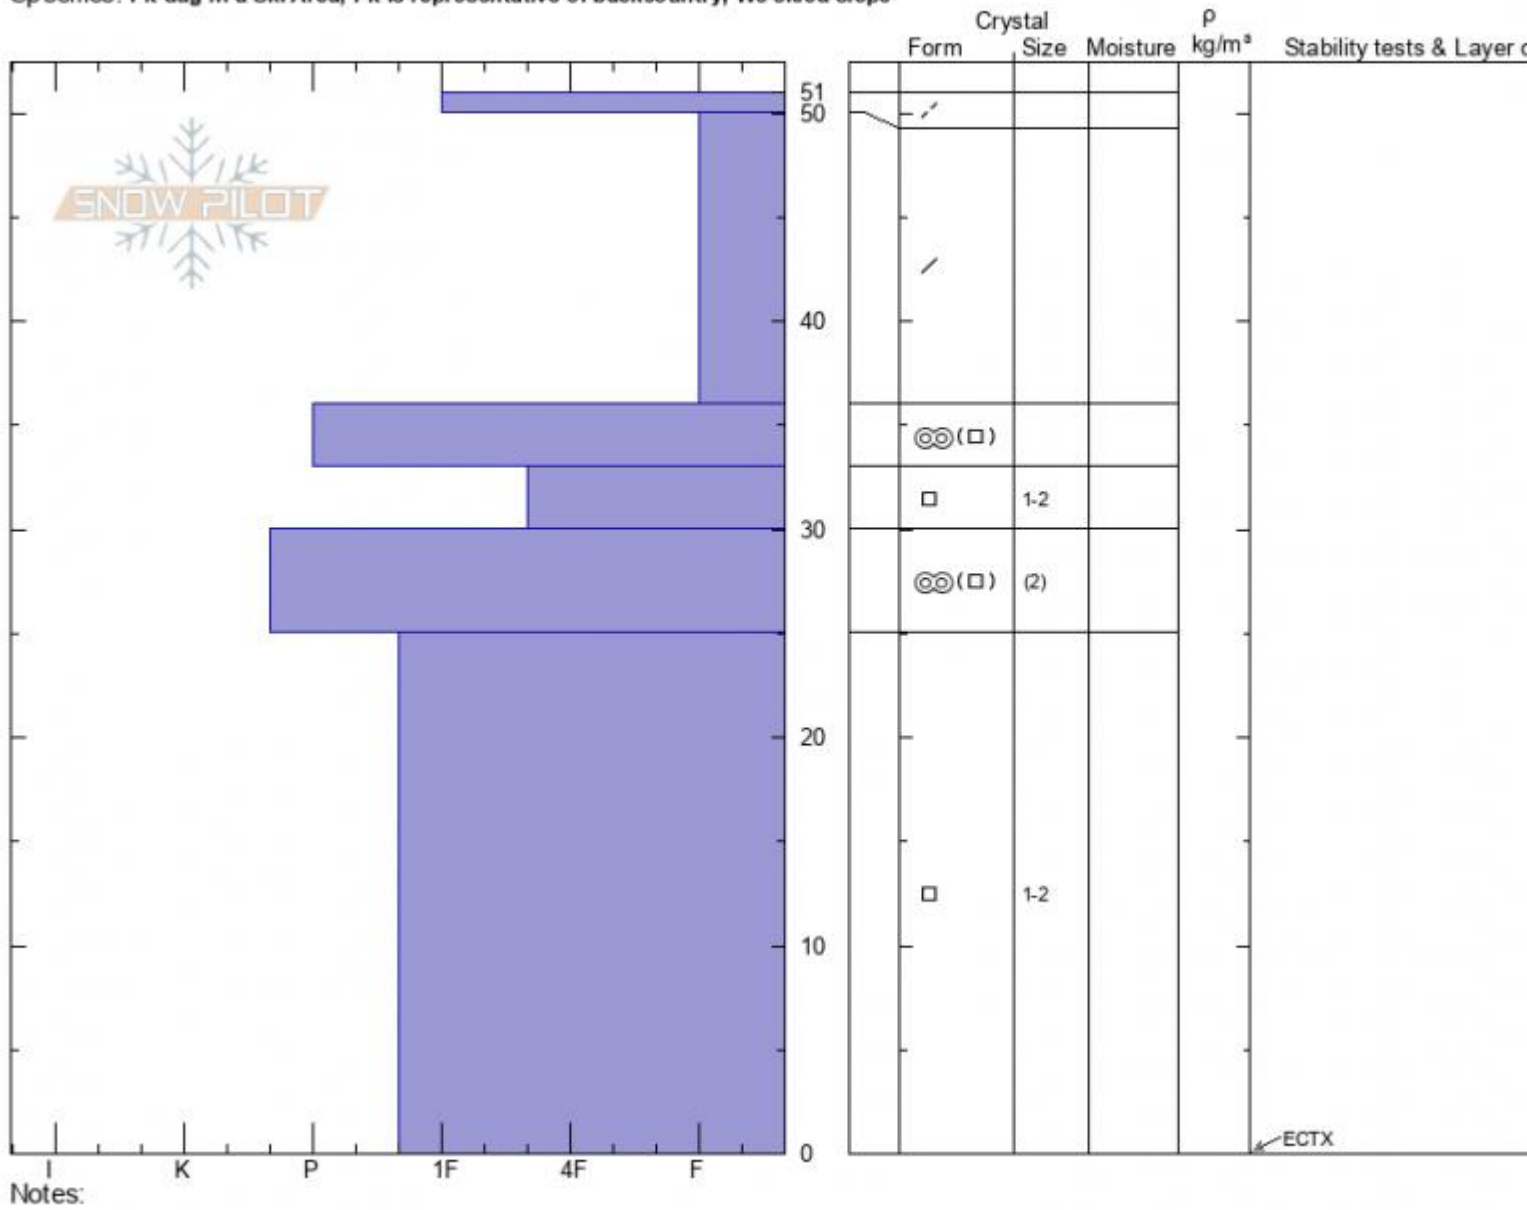

Deano's Delight
Bridger Range
MT
Elevation: 8366 ft
Aspect: 140°
Specifics: Pit dug in a Ski Area; Pit is representative of backcountry; We skied slope

Dave Zinn
12/13/2021 - 11:20am
Co-ord: 45.80175N, -110.93153W
Slope Angle: 38°
Wind Loading: no

Stability: **Very Good**
Air Temperature:
Sky Cover: **BKN**
Precipitation: **NO**
Wind: **SW Light Breeze**

HS: 51
PF: 50
Layer Notes:

Advisory Region
Bridger Range
Longitude
-110.92W
Latitude
45.82N
Bridger Range, 2021-12-13