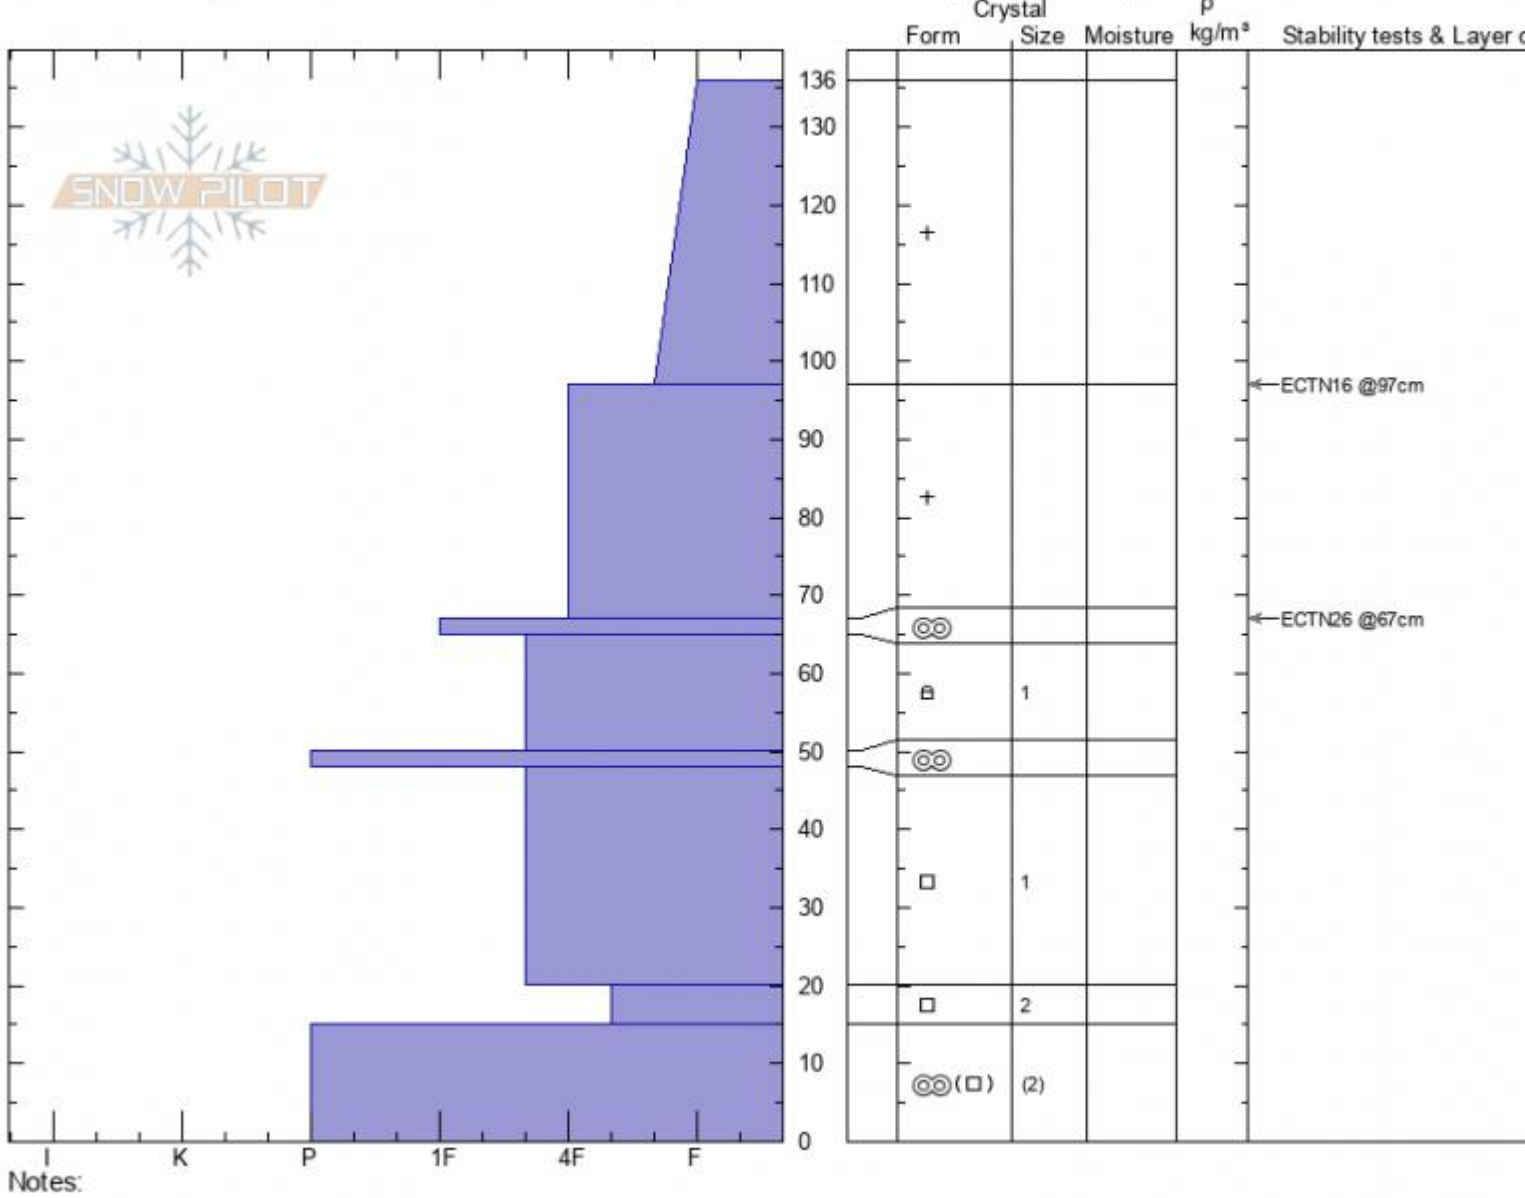

Otter Slide
Madison Range-S
MT

Elevation: **8969 ft**
 Aspect: **50°**

Dave Zinn
12/15/2021 - 1:30pm
 Co-ord: **44.94665N, -111.29953W**
 Slope Angle: **20°**
 Wind Loading: **no**

Stability: **Very Poor**
 Air Temperature:
 Sky Cover: **BKN**
 Precipitation: **S-1**
 Wind: **S Calm**

HS:**136** Layer Notes:
 PF:**100**

Specifics: Cracking; Recent avalanche activity on similar slopes; Recent avalanche activity on different slopes

Advisory Region
 Southern Madison
 Longitude
 -111.27W
 Latitude
 45.06N
 Southern Madison, 2021-12-15