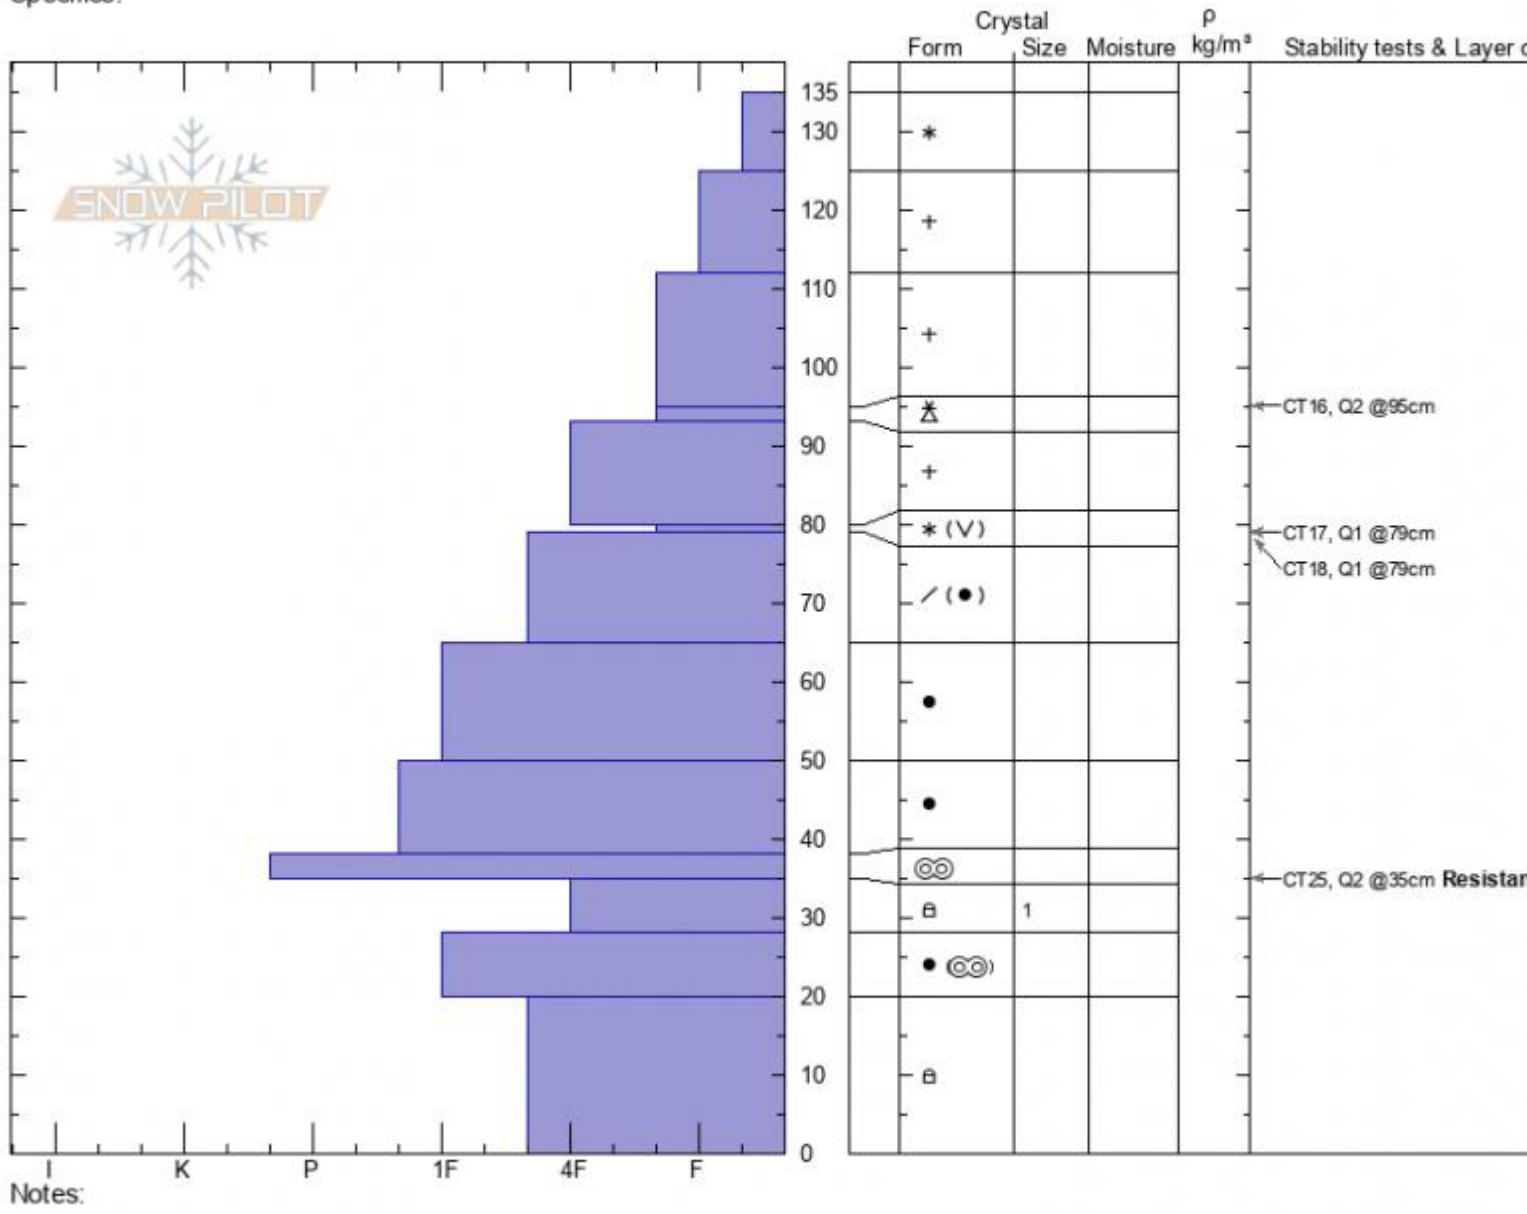

Two Top Mtn.  
Henry Mtns  
MT  
Elevation: 8110 ft  
Aspect: 120°  
Specifics:

Alex Marienthal  
12/17/2021 - 1:00pm  
Co-ord: 44.61546N, -111.23550W  
Slope Angle: 20°  
Wind Loading:

Stability: **Good**  
Air Temperature:  
Sky Cover: **FEW**  
Precipitation: **NO**  
Wind: **Calm**

HS:135 Layer Notes:

Advisory Region  
Island Park  
Longitude  
-111.26W  
Latitude  
44.62N  
Island Park, 2021-12-17