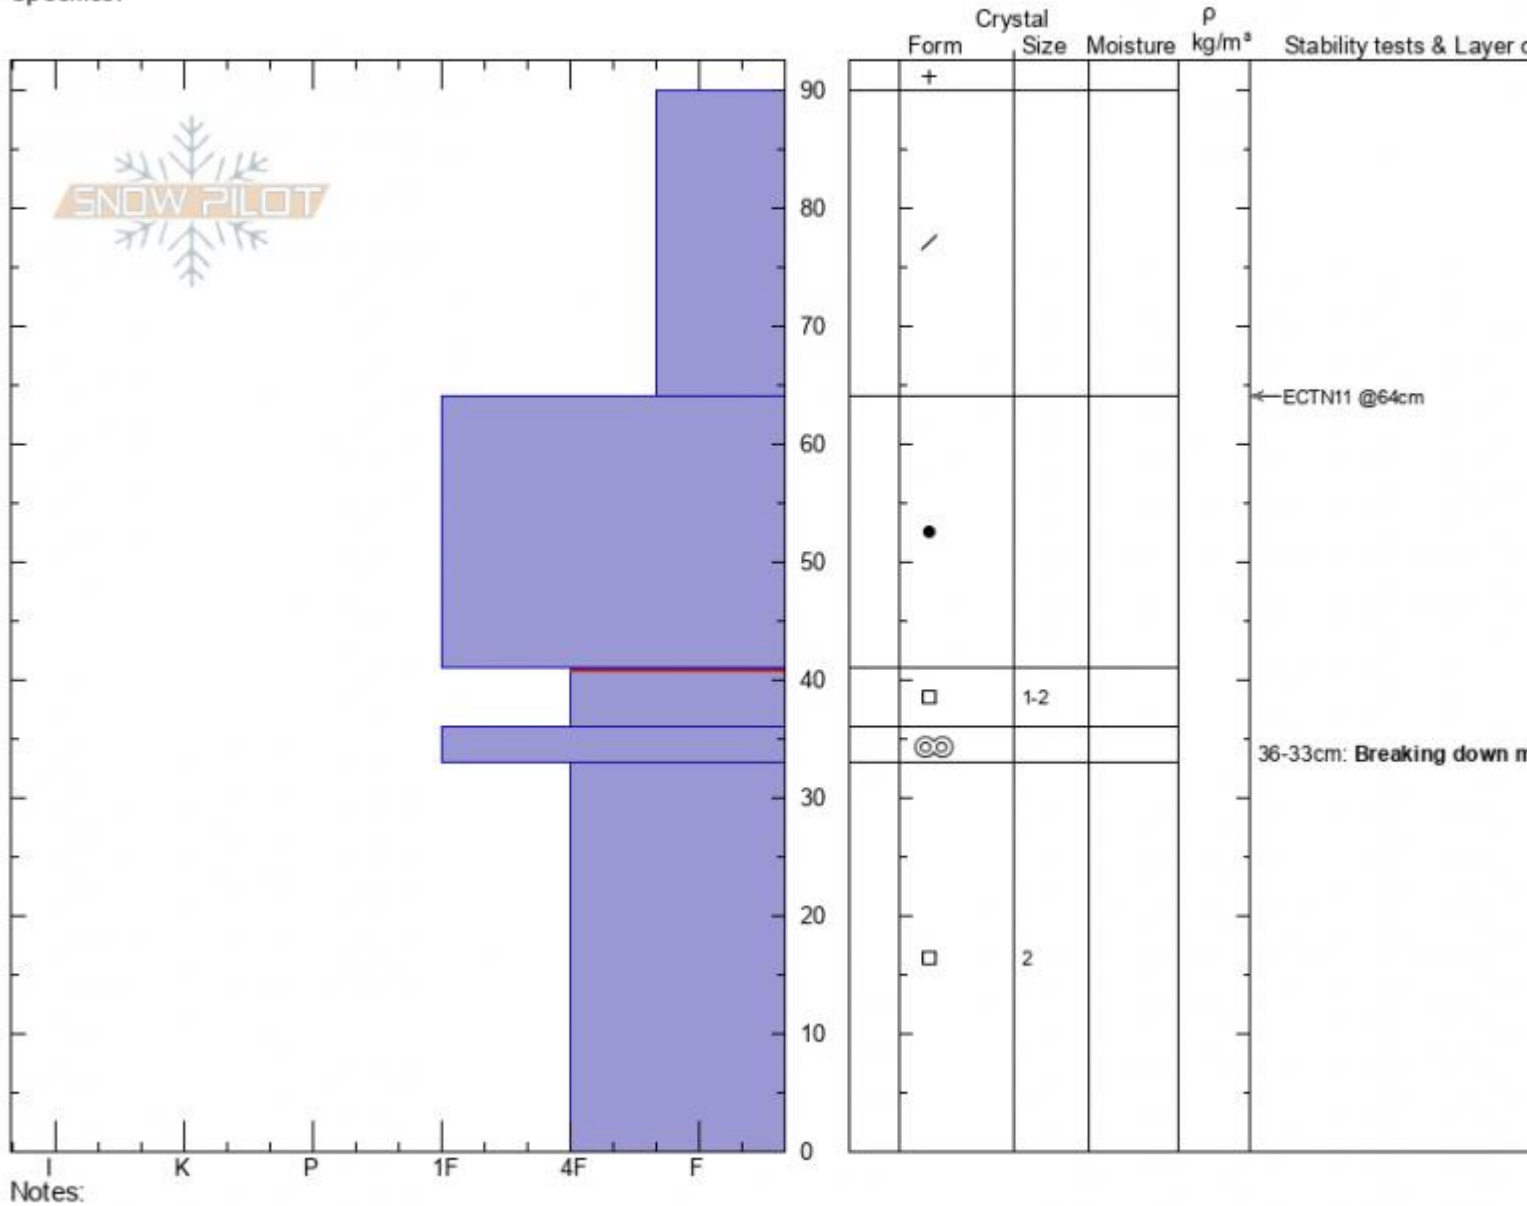

**Lower Rasta Profile**  
**Cooke City**  
**MT**  
 Elevation: **9735 ft**  
 Aspect: **185°**  
 Specifics:

**Dave Zinn**  
**12/19/2021 - 2:30pm**  
 Co-ord: **45.07014N, -109.94447W**  
 Slope Angle: **25°**  
 Wind Loading: **no**

Stability: **Very Good**  
 Air Temperature:  
 Sky Cover: **OVC**  
 Precipitation: **S1**  
 Wind: **SW Moderate**

HS:90

Layer Notes:  
 41-36cm: **Problematic layer**  
 36-33cm: **Breaking down melt-f**

Advisory Region  
 Cooke City  
 Longitude  
 -109.95W  
 Latitude  
 45.07N  
 Cooke City, 2021-12-21