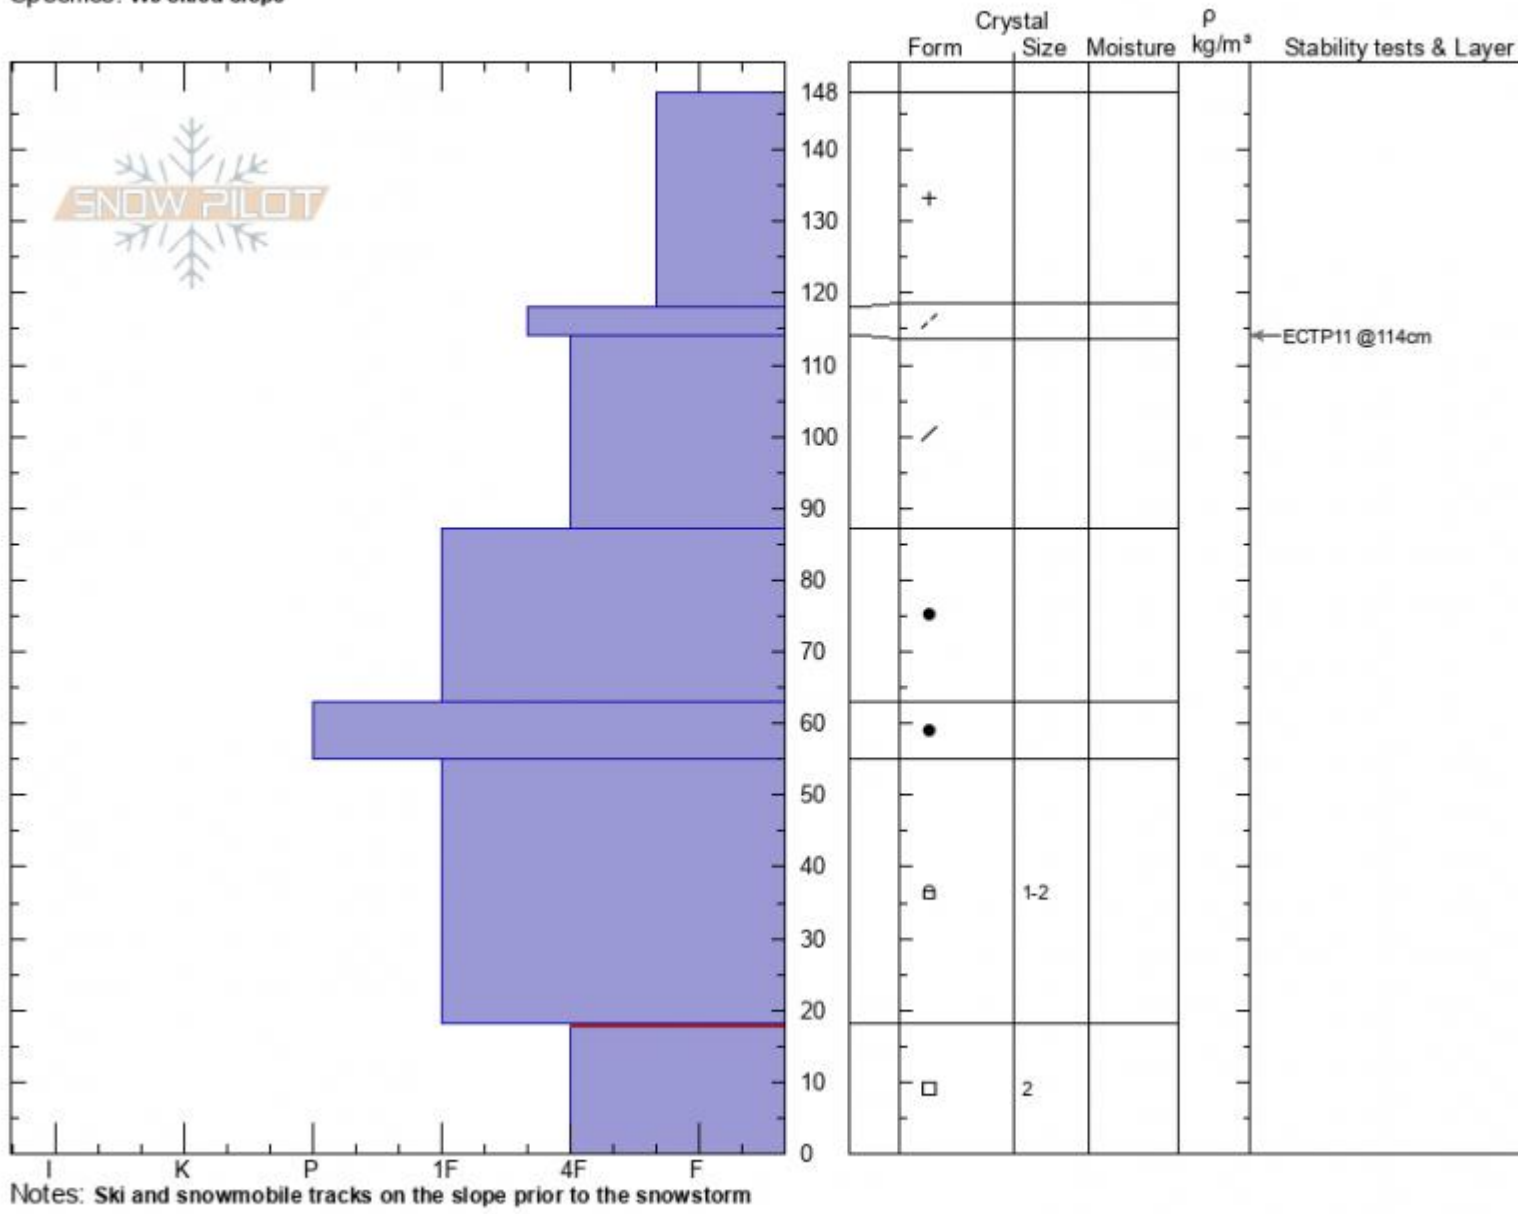

Wade's World Profile
Cooke City
MT
 Elevation: **9562 ft**
 Aspect: **80°**
 Specifics: **We skied slope**

Dave Zinn
12/20/2021 - 9:30am
 Co-ord: **45.06647N, -109.95141W**
 Slope Angle: **26°**
 Wind Loading: **previous**

Stability: **Good**
 Air Temperature:
 Sky Cover: **OVC**
 Precipitation: **S2**
 Wind: **SW Light Breeze**

HS:148 Layer Notes:
 18-0cm: **Problematic layer**

Advisory Region
 Cooke City
 Longitude
 -109.95W
 Latitude
 45.07N
 Cooke City, 2021-12-21