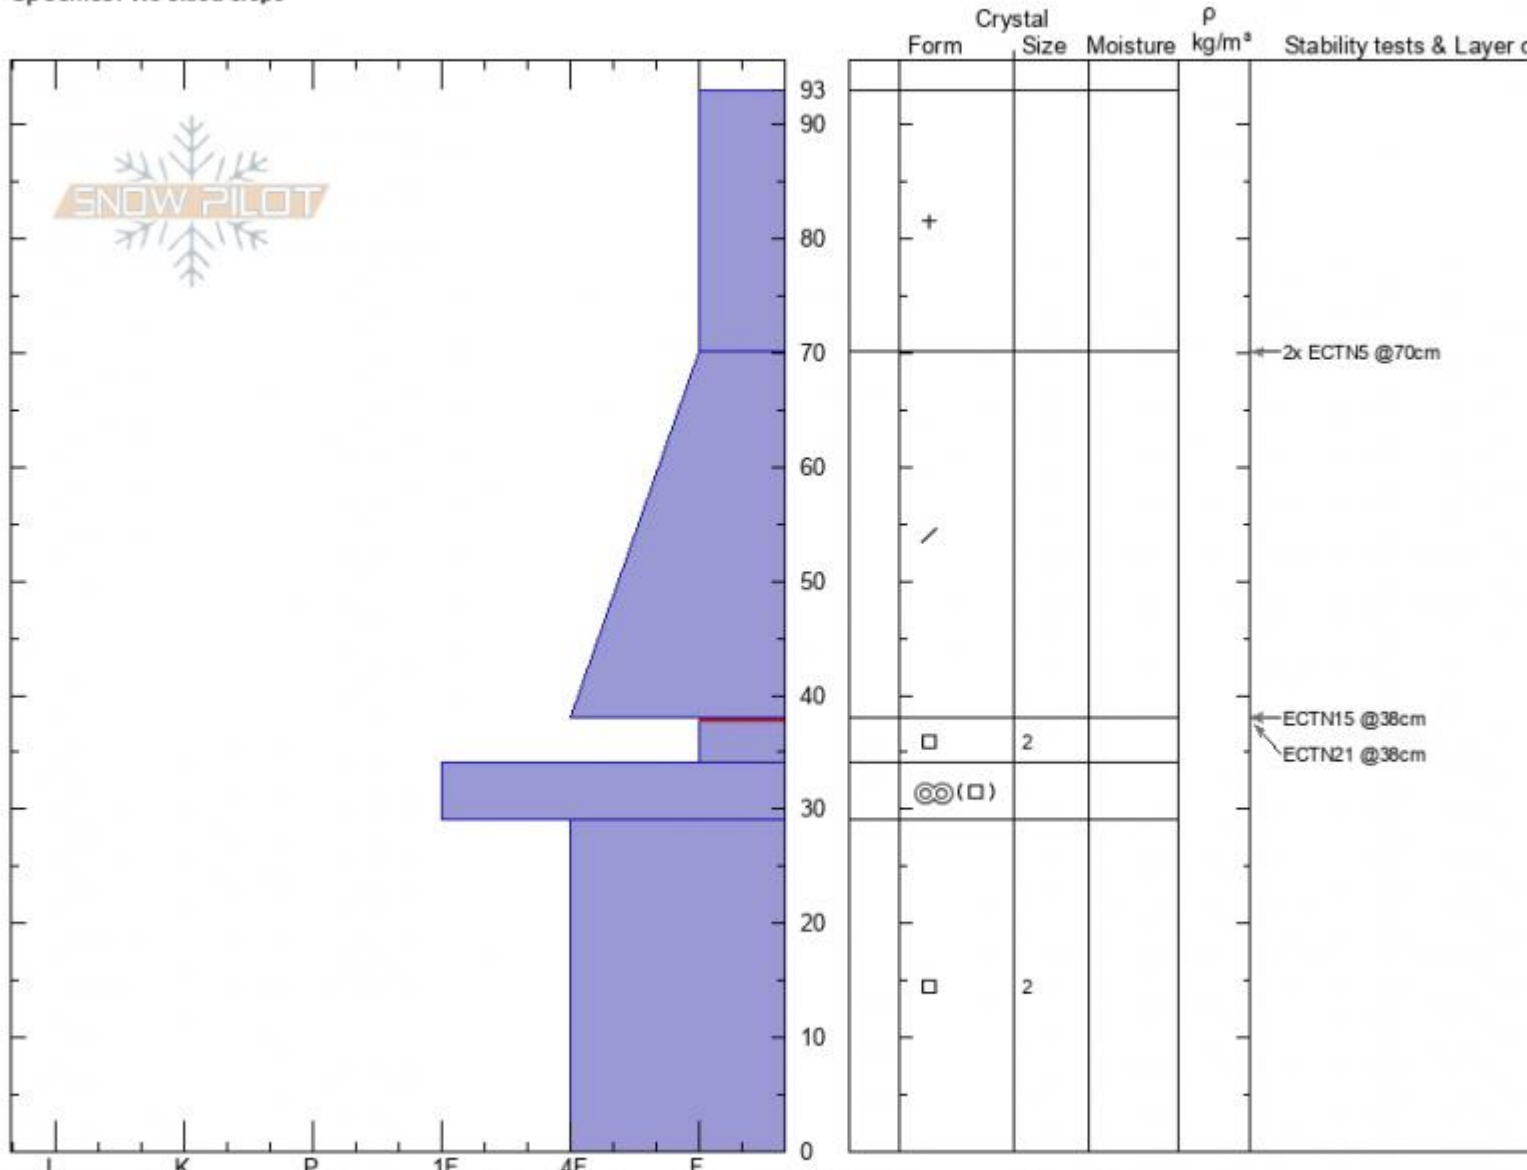

**Rasta Chutes Profile**  
**Cooke City**  
**MT**  
 Elevation: **9952 ft**  
 Aspect: **200°**  
 Specifics: **We skied slope**

**Dave Zinn**  
**12/20/2021 - 11:30am**  
 Co-ord: **45.07123N, -109.94517W**  
 Slope Angle: **33°**  
 Wind Loading: **no**

Stability: **Good**  
 Air Temperature:  
 Sky Cover: **OVC**  
 Precipitation: **S2**  
 Wind: **SW Moderate**

HS: **93**    Layer Notes:  
 PF: **90**    38-34cm: **Problematic layer**

Notes: Cracking was reported from nearby wind-loaded slopes. This specifically tested a non-wind-loaded slope.