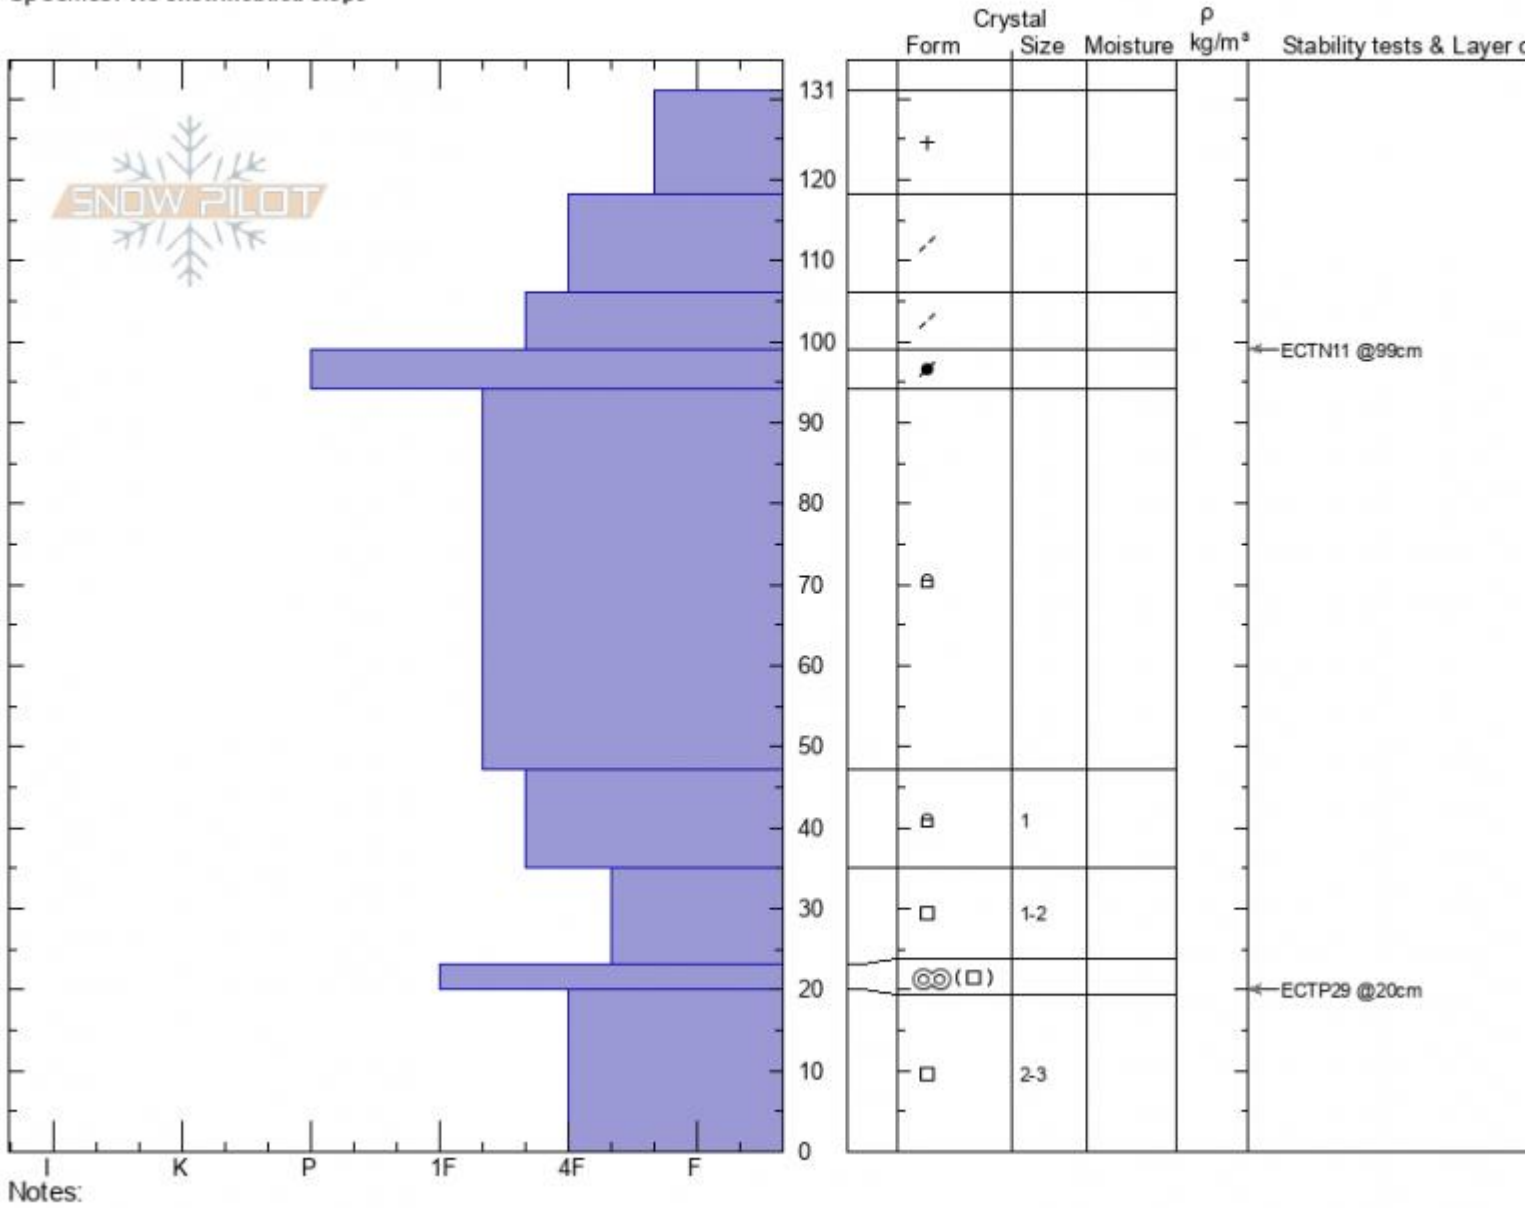

2nd yellow mule  
 Madison Range-N  
 MT  
 Elevation: 9365 ft  
 Aspect: 30°  
 Specifics: We snowmobiled slope

Hannah Marshall  
 12/21/2021 - 10:12am  
 Co-ord:  
 Slope Angle: 22°  
 Wind Loading:

Stability:  
 Air Temperature:  
 Sky Cover: BKN  
 Precipitation: NO  
 Wind:

HS:131 Layer Notes:  
 PF:90 20-0cm: Problematic layer

Advisory Region  
 Northern Madison  
 Longitude  
 -111.38W  
 Latitude  
 45.17N  
 Northern Madison, 2021-12-21