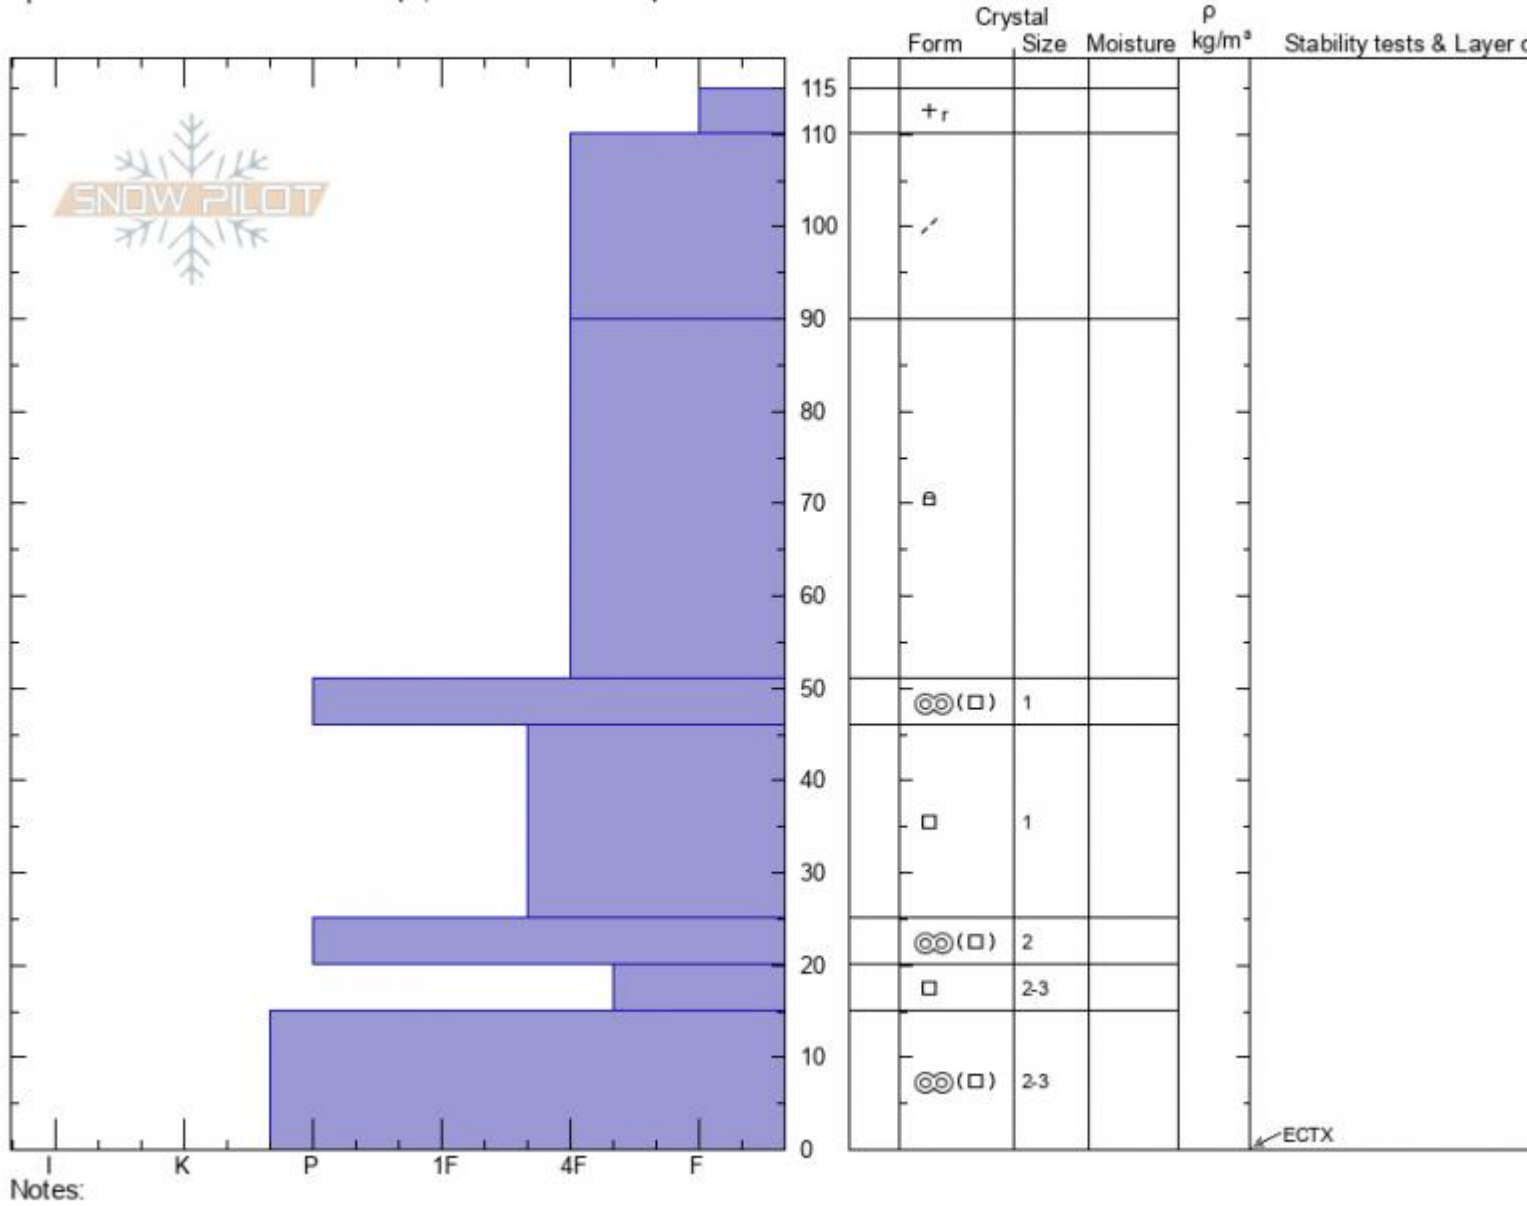

3rd yellow mule
Madison Range-N
MT

Hannah Marshall
12/21/2021 - 12:11pm

Stability:
Air Temperature:
Sky Cover: **BKN**
Precipitation: **NO**
Wind:

HS:115 Layer Notes:
PF:90

Elevation:
Aspect:
Specifics: Snowmobile tracks on slope; We snowmobiled slope

Advisory Region
Northern Madison
Longitude
-111.38W
Latitude
45.17N
Northern Madison, 2021-12-21