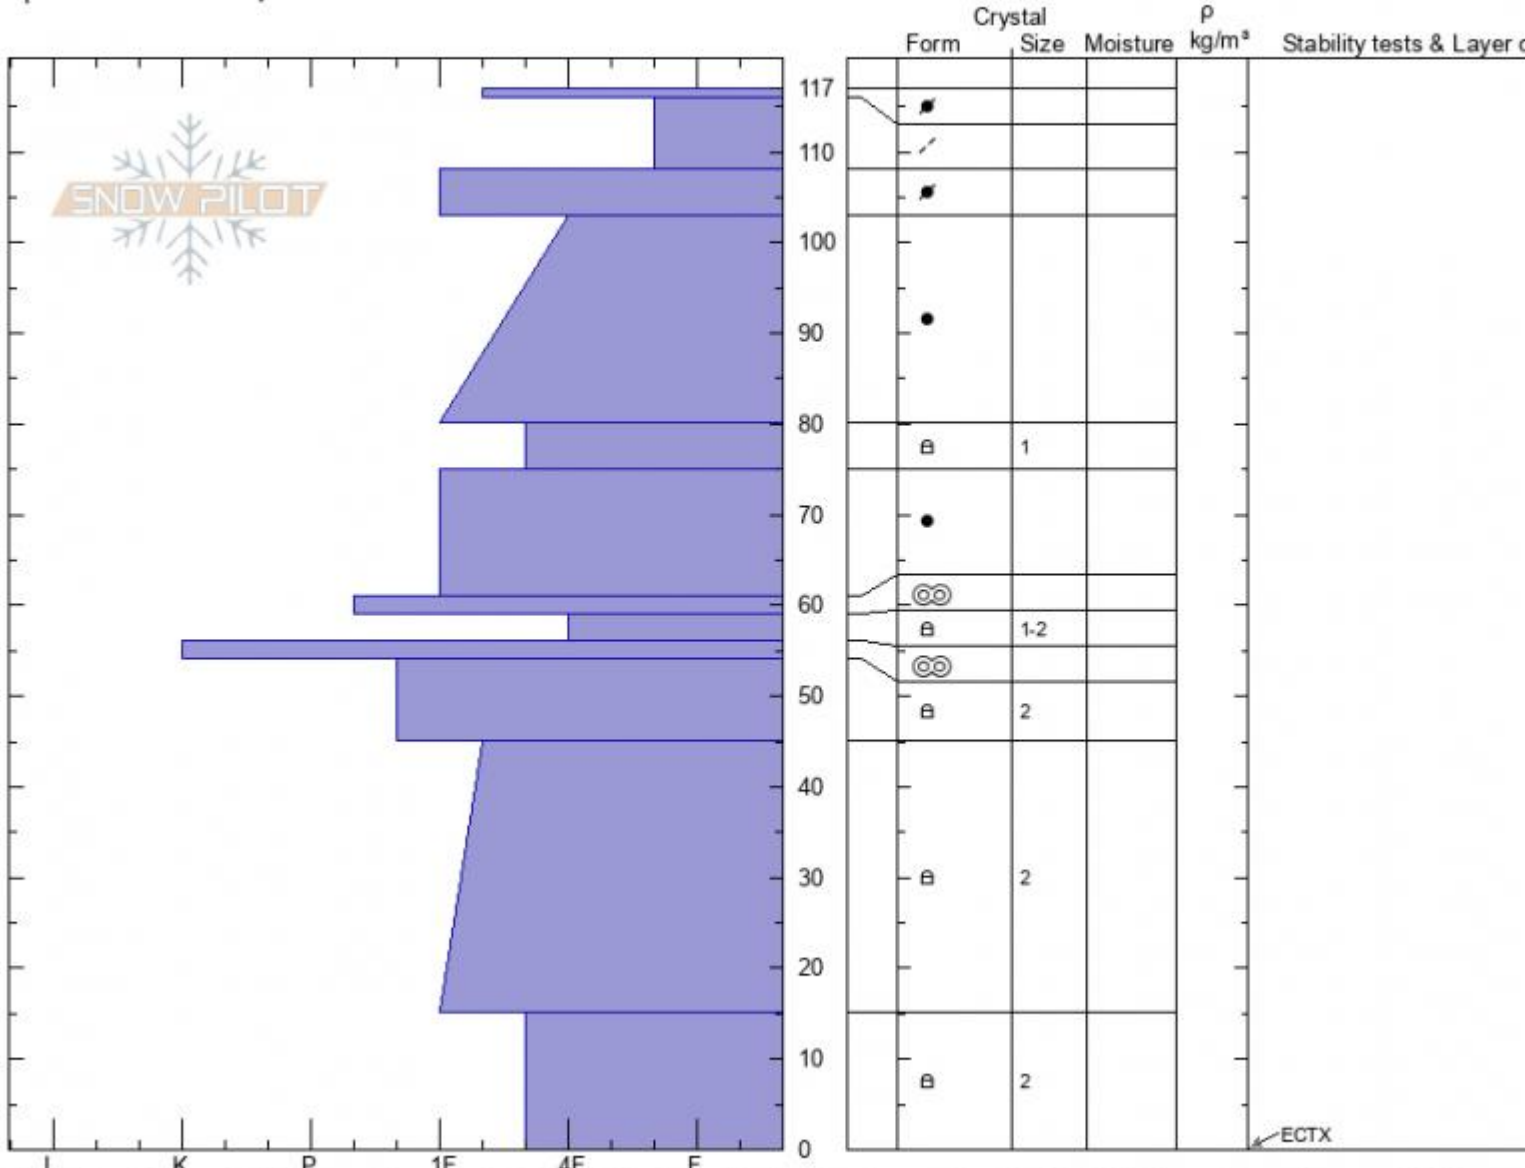

Saddle Peak
Bridger Range
MT
 Elevation: **8950 ft**
 Aspect: **90°**
 Specifics: **We skied slope**

Alex Marienthal
12/23/2021 - 10:30am
 Co-ord: **45.79356N, -110.93488W**
 Slope Angle: **33°**
 Wind Loading: **previous**

Stability:
 Air Temperature:
 Sky Cover: **OVC**
 Precipitation: **NO**
 Wind: **SW Light Breeze**

HS:117 Layer Notes:
 117-116cm: **Problematic layer**

Notes: Dug 2 other pits, higher and lower on the face, which showed similar structure and also had ECTX. HS in our three pits ranged 85-120cm.

Advisory Region
 Bridger Range
 Longitude
 -110.94W
 Latitude
 45.79N
 Bridger Range, 2021-12-23