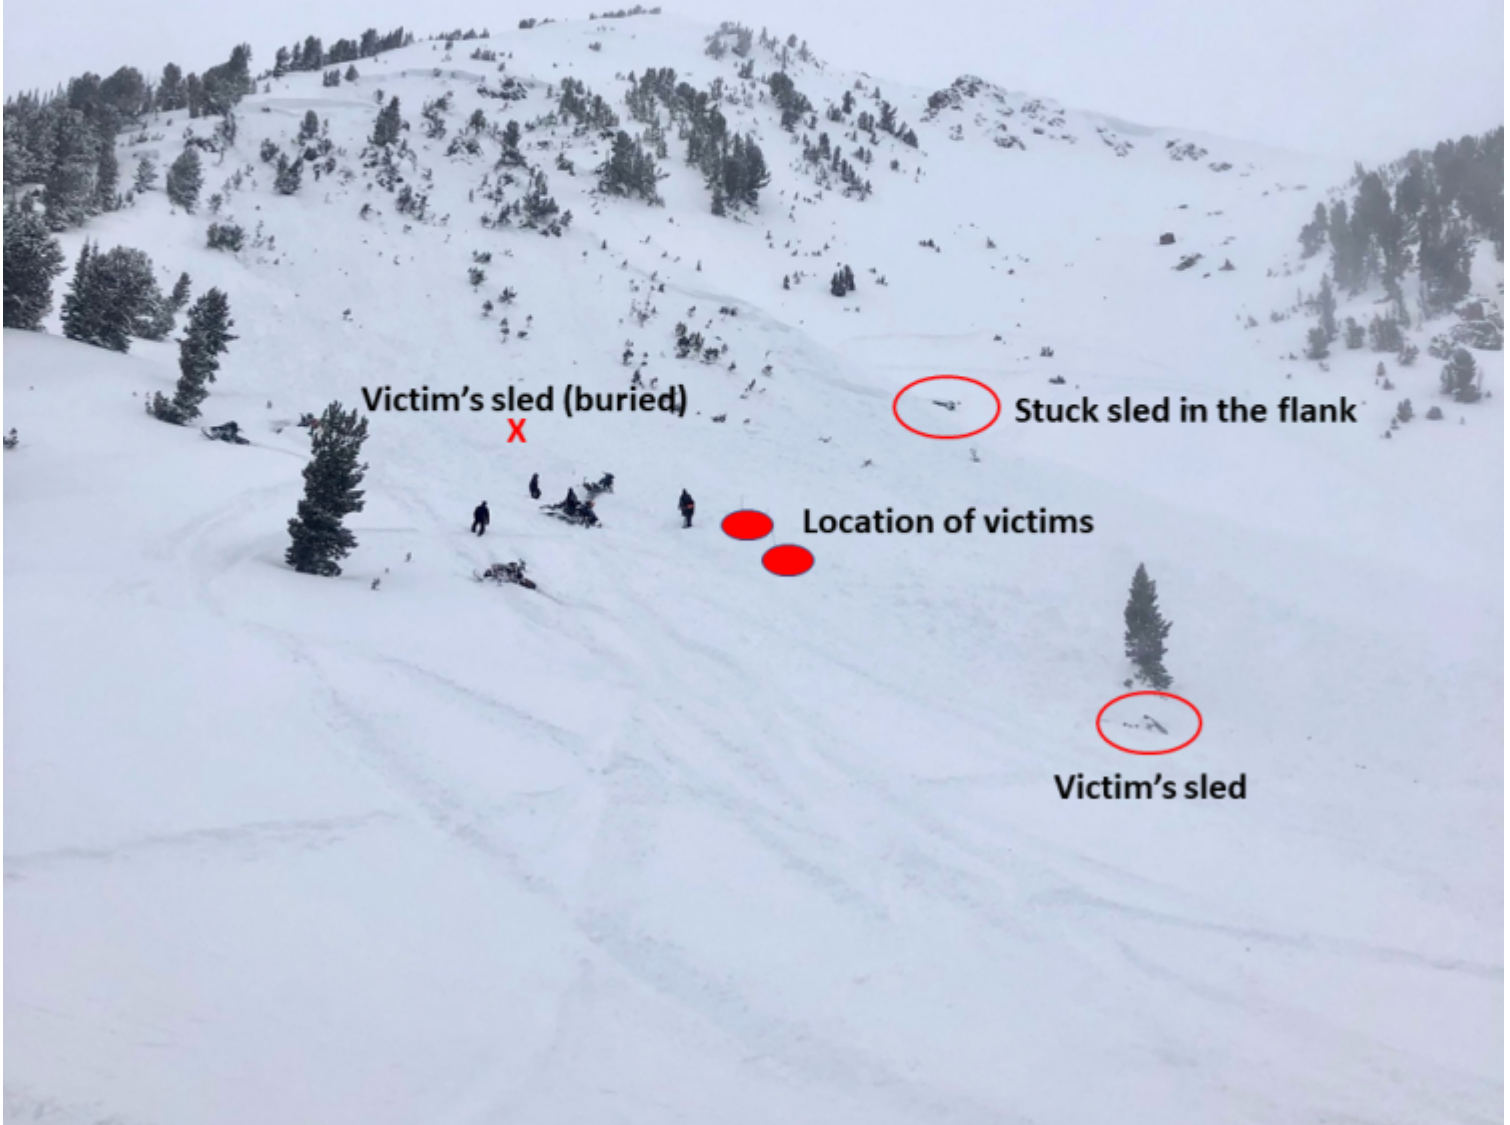

Scotch Bonnet Mountain
SE aspect
10,000'

4-5' deep
300' wide
500' vertical

This photo shows where people and their machines were buried. Photo: S. Strenge

Advisory Region
Cooke City
Longitude
-109.95W
Latitude
45.06N

Avalanche Details: [Double Avalanche Fatality, Scotch Bonnet Mountain](#)
Cooke City, 2021-12-30