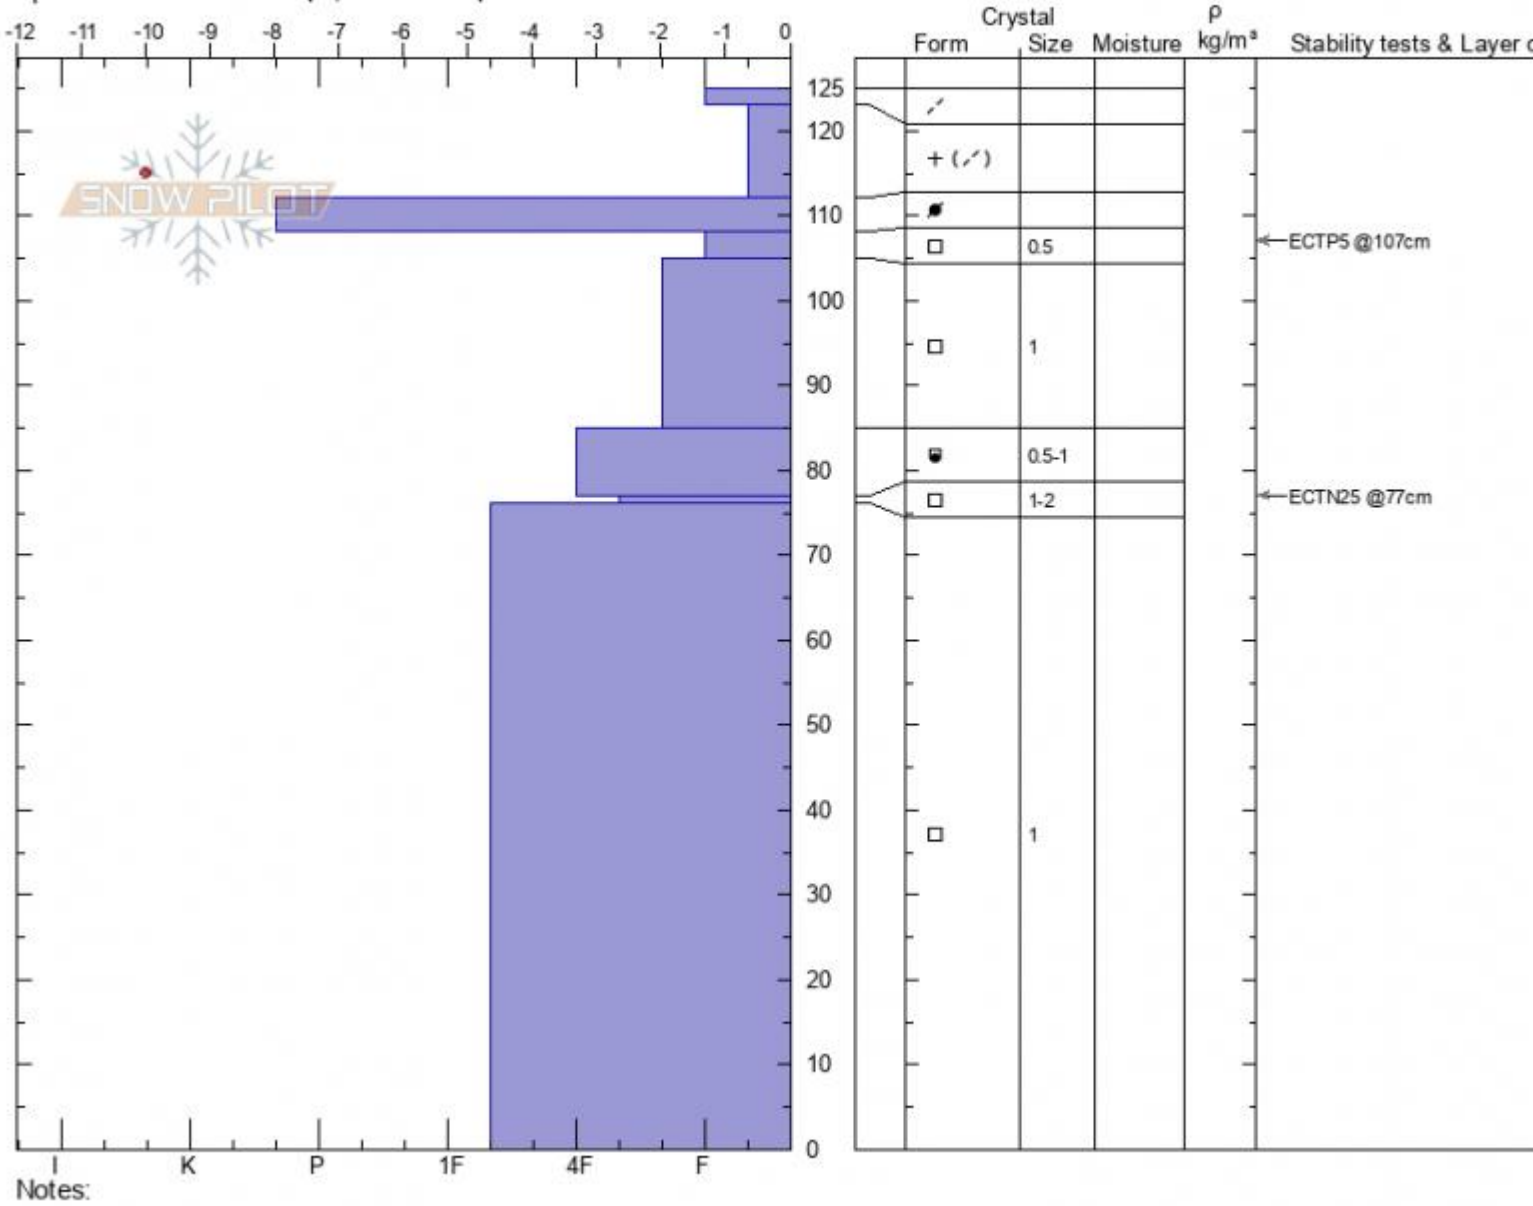

**Football Field**  
**Bridger Range**  
**MT**  
 Elevation: **8370 ft**  
 Aspect: **100°**  
 Specifics: **Ski tracks on slope; We skied slope**

**Alex Marienthal**  
**01/01/2022 - 11:15am**  
 Co-ord: **45.79789N, -110.93296W**  
 Slope Angle: **35°**  
 Wind Loading: **previous**

Stability: **Fair**  
 Air Temperature: **-17°C**  
 Sky Cover: **CLR**  
 Precipitation: **NO**  
 Wind: **W Calm**

**HS:125**    Layer Notes:  
 108-105cm: **Problematic layer**

Advisory Region  
 Bridger Range  
 Longitude  
 -110.94W  
 Latitude  
 45.79N  
 Bridger Range, 2022-01-01