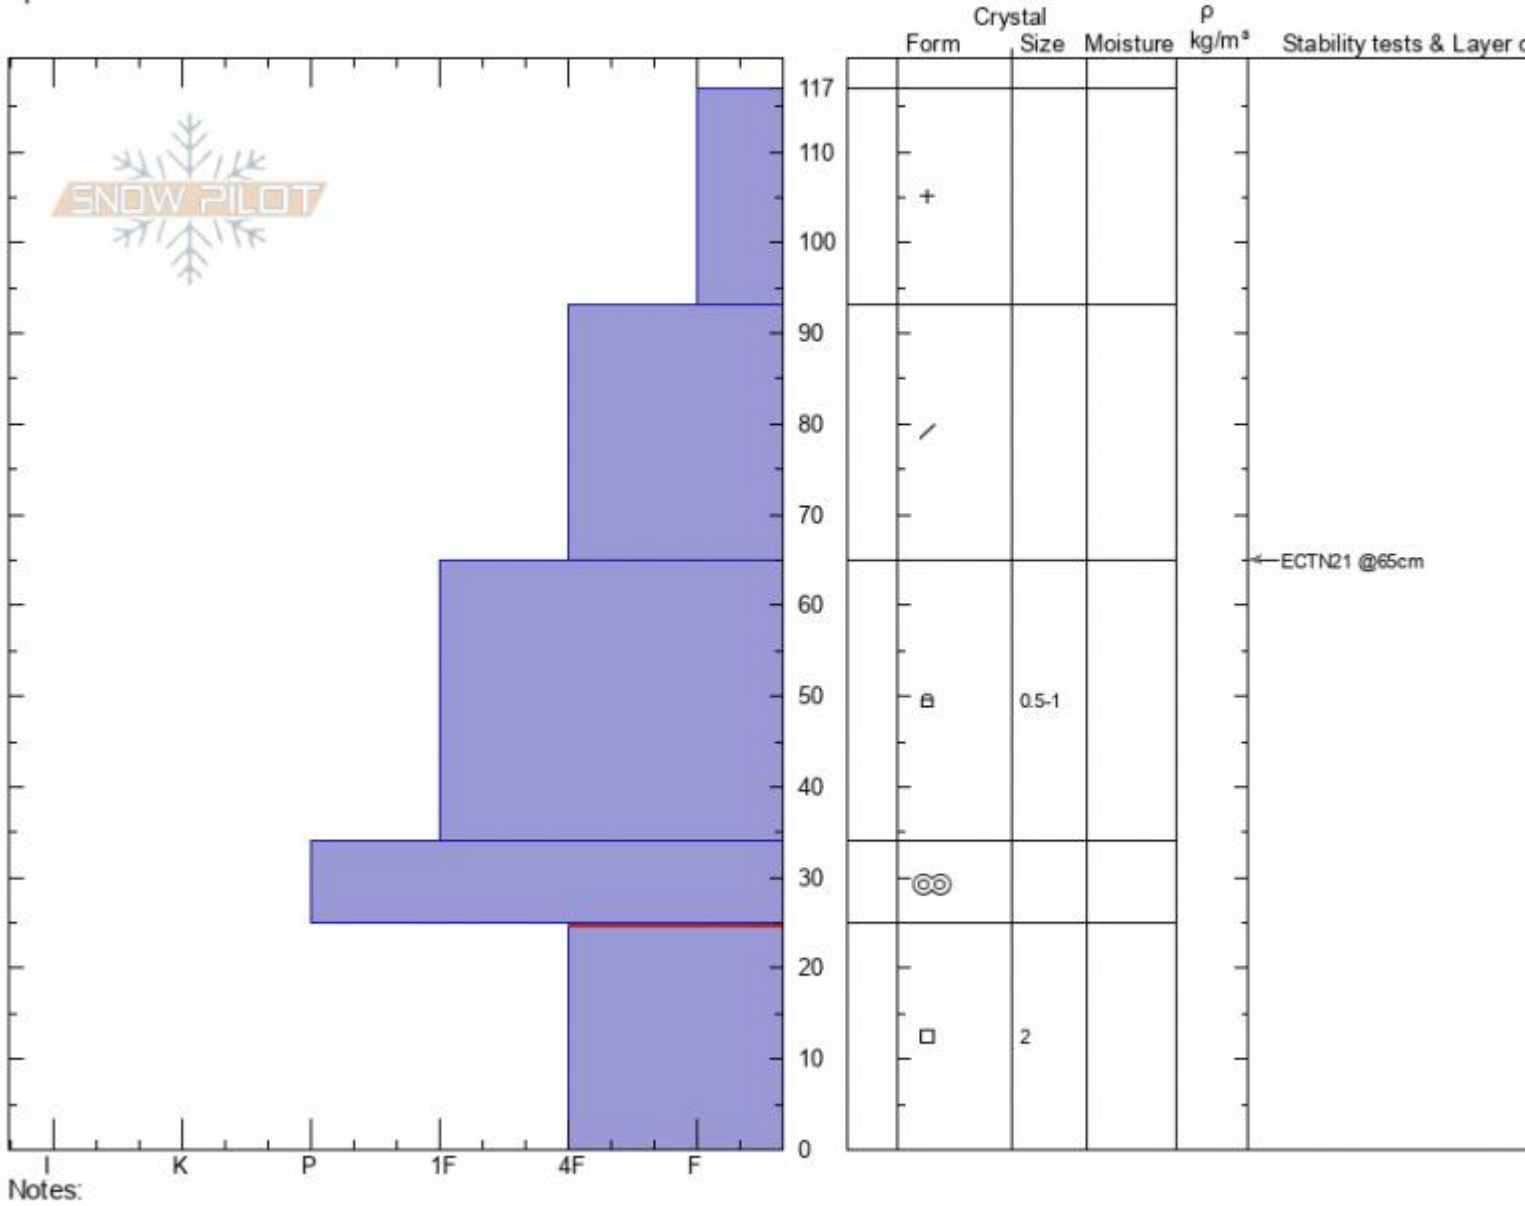

Meadow Denny Creek
 Lionhead Range
 MT
 Elevation: 8004 ft
 Aspect: 85°
 Specifics:

Dave Zinn
 12/30/2021 - 1:30pm
 Co-ord: 44.71279N, -111.29710W
 Slope Angle: 25°
 Wind Loading: no

Stability: Fair
 Air Temperature:
 Sky Cover: OVC
 Precipitation: S2
 Wind: E Light Breeze

HS:117 Layer Notes:
 PF: 50 25-0cm: Problematic layer

Advisory Region
 Lionhead Range
 Longitude
 -111.32W
 Latitude
 44.73N
 Lionhead Range, 2022-01-02