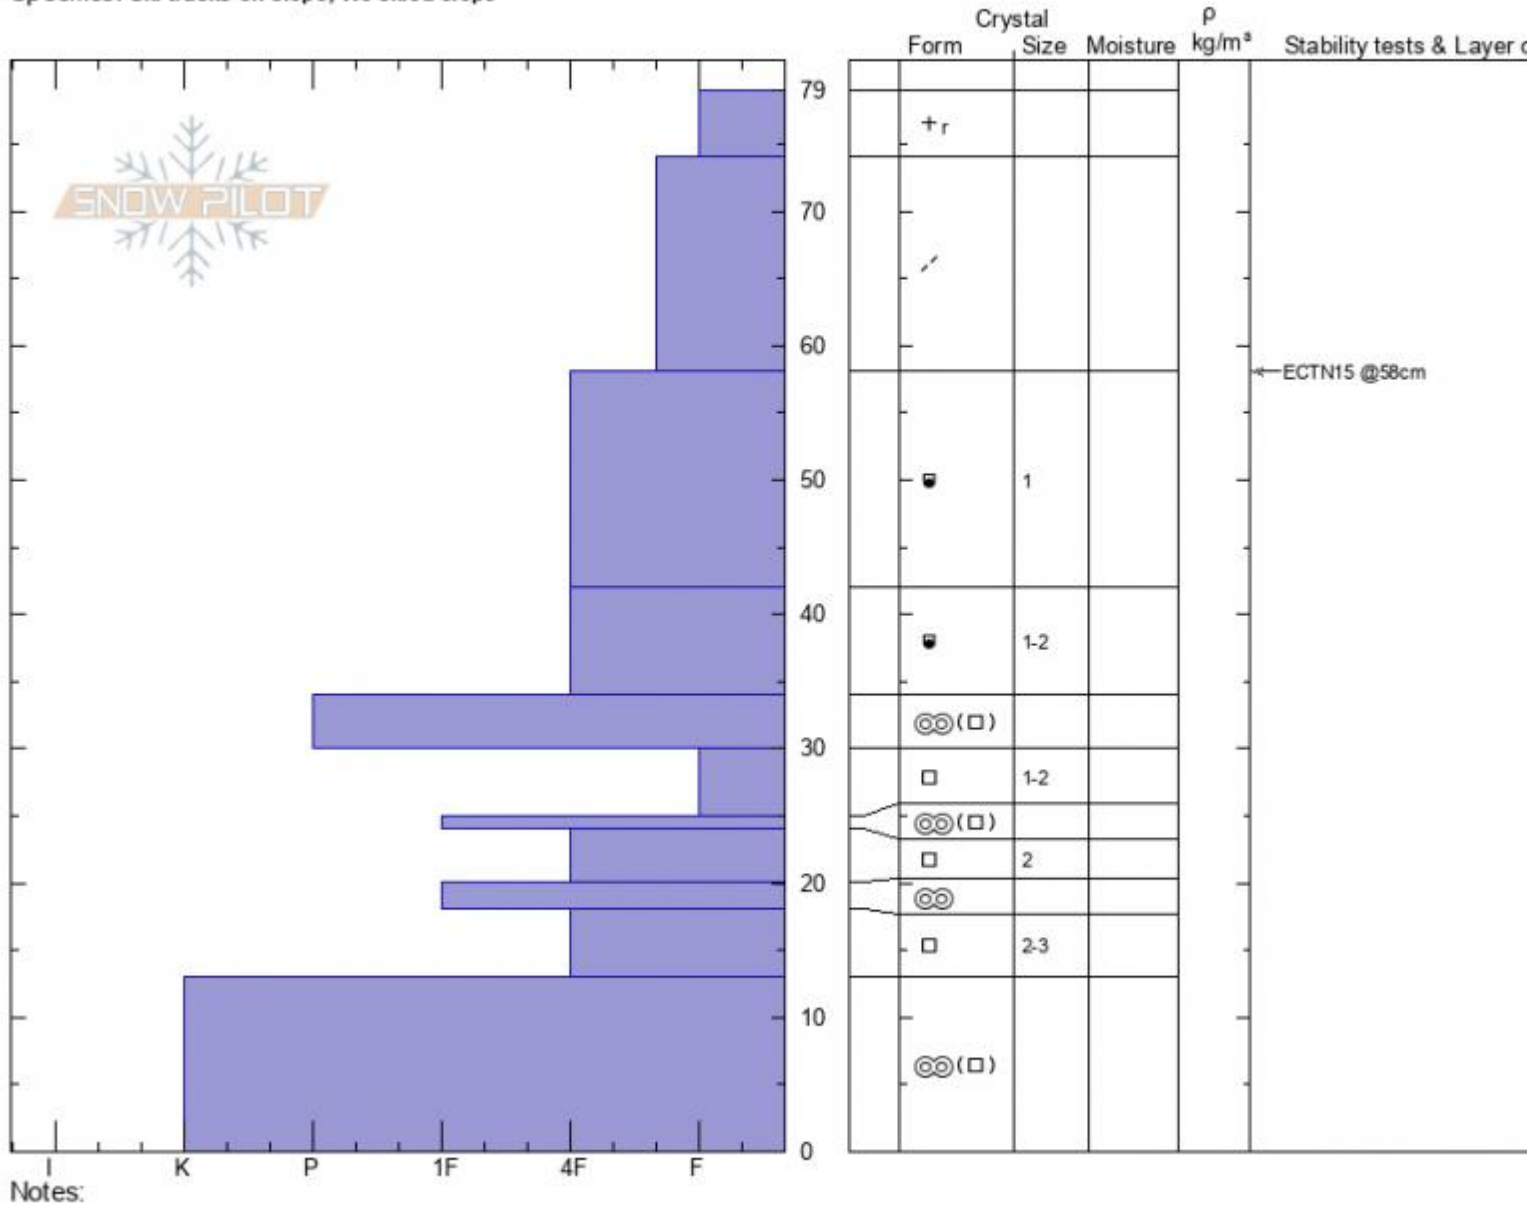

Mt. Ellis-burn
Gallatin Range-N
MT
 Elevation: **8306 ft**
 Aspect: **70°**
 Specifics: **Ski tracks on slope; We skied slope**

Hannah Marshall
01/04/2022 - 1:00pm
 Co-ord: **12T 503522W 5047156N**
 Slope Angle: **23°**
 Wind Loading:

Stability: **Good**
 Air Temperature:
 Sky Cover: **BKN**
 Precipitation: **NO**
 Wind:

HS: **79**
 PF: **50**
 PS: **20**

Layer Notes:

Advisory Region
 Northern Gallatin
 Longitude
 -110.96W
 Latitude
 45.58N
 Northern Gallatin, 2022-01-04