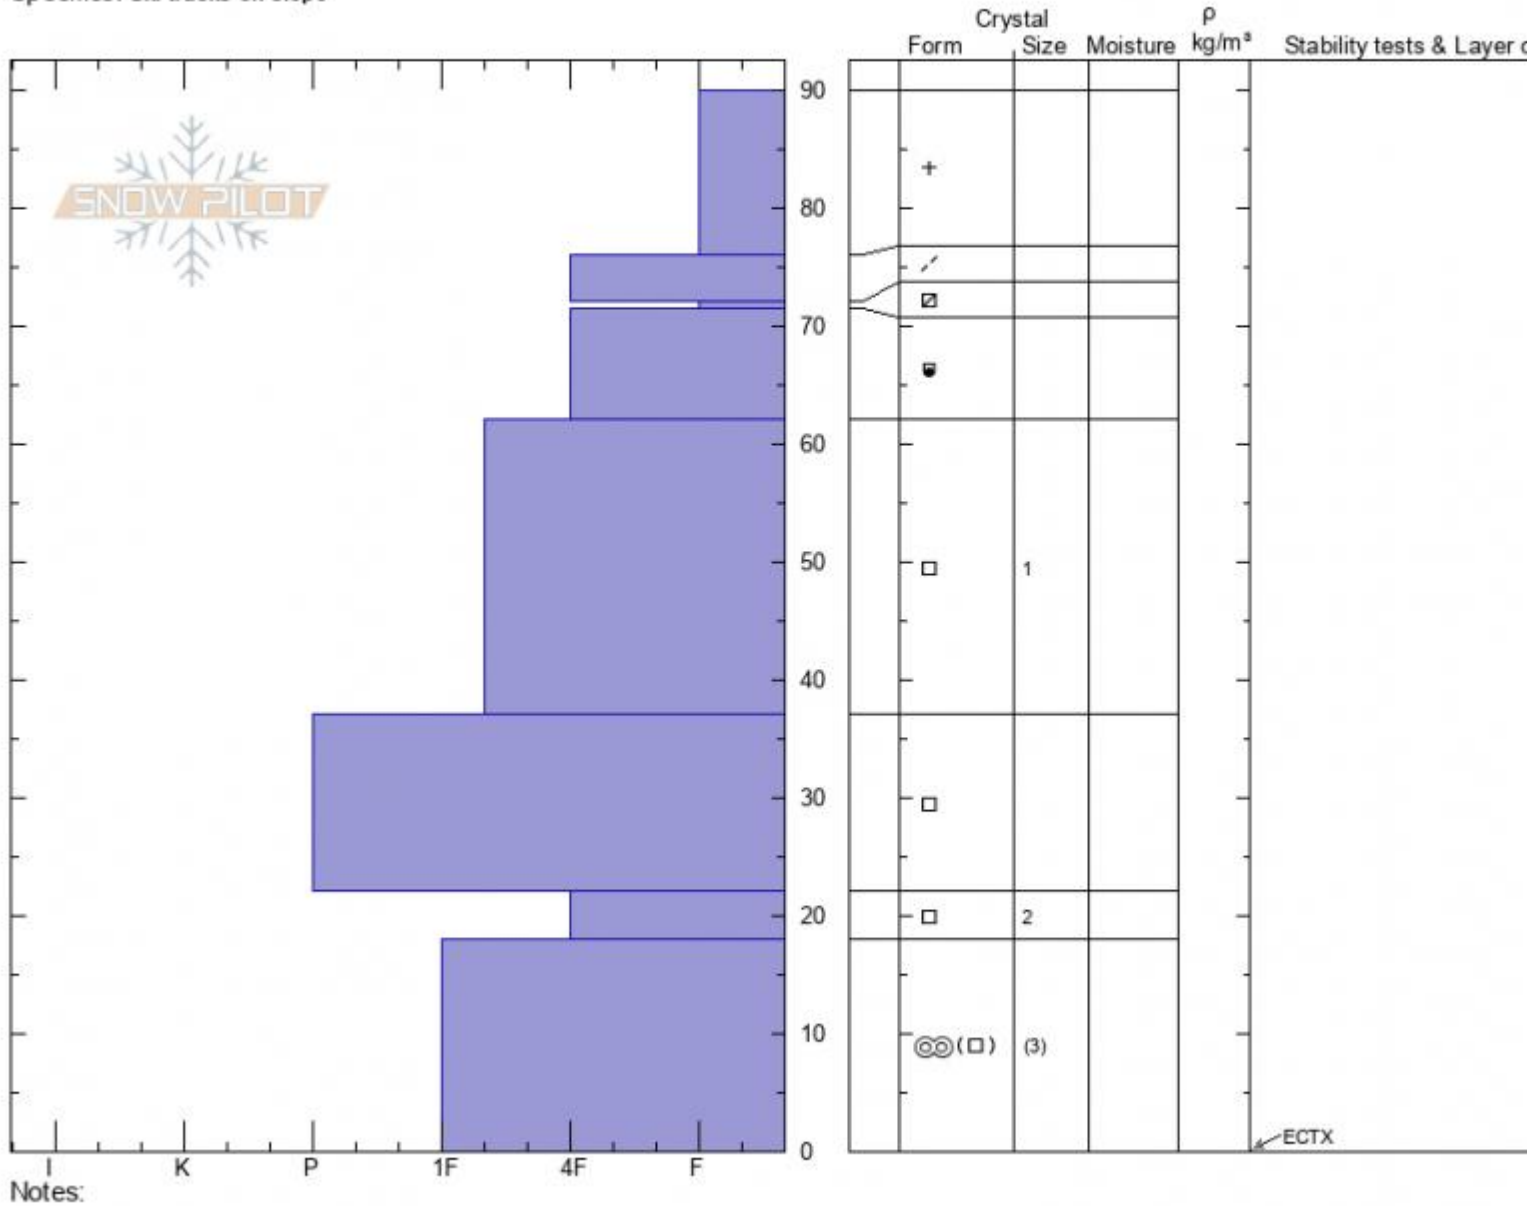

**Bacon Rind SE**  
**Madison Range-N**  
**MT**  
 Elevation: **8700 ft**  
 Aspect: **150°**  
 Specifics: **Ski tracks on slope**

**Ian Hoyer**  
**01/06/2022 - 11:00am**  
 Co-ord: **44.96611N, -111.09976W**  
 Slope Angle: **23°**  
 Wind Loading: **no**

Stability: **Good**  
 Air Temperature:  
 Sky Cover: **OVC**  
 Precipitation: **S-1**  
 Wind: **Calm**

**HS:90**      Layer Notes:  
 22-18cm: **Problematic layer**

Advisory Region  
 Southern Madison  
 Longitude  
 -111.10W  
 Latitude  
 44.96N  
 Southern Madison, 2022-01-06