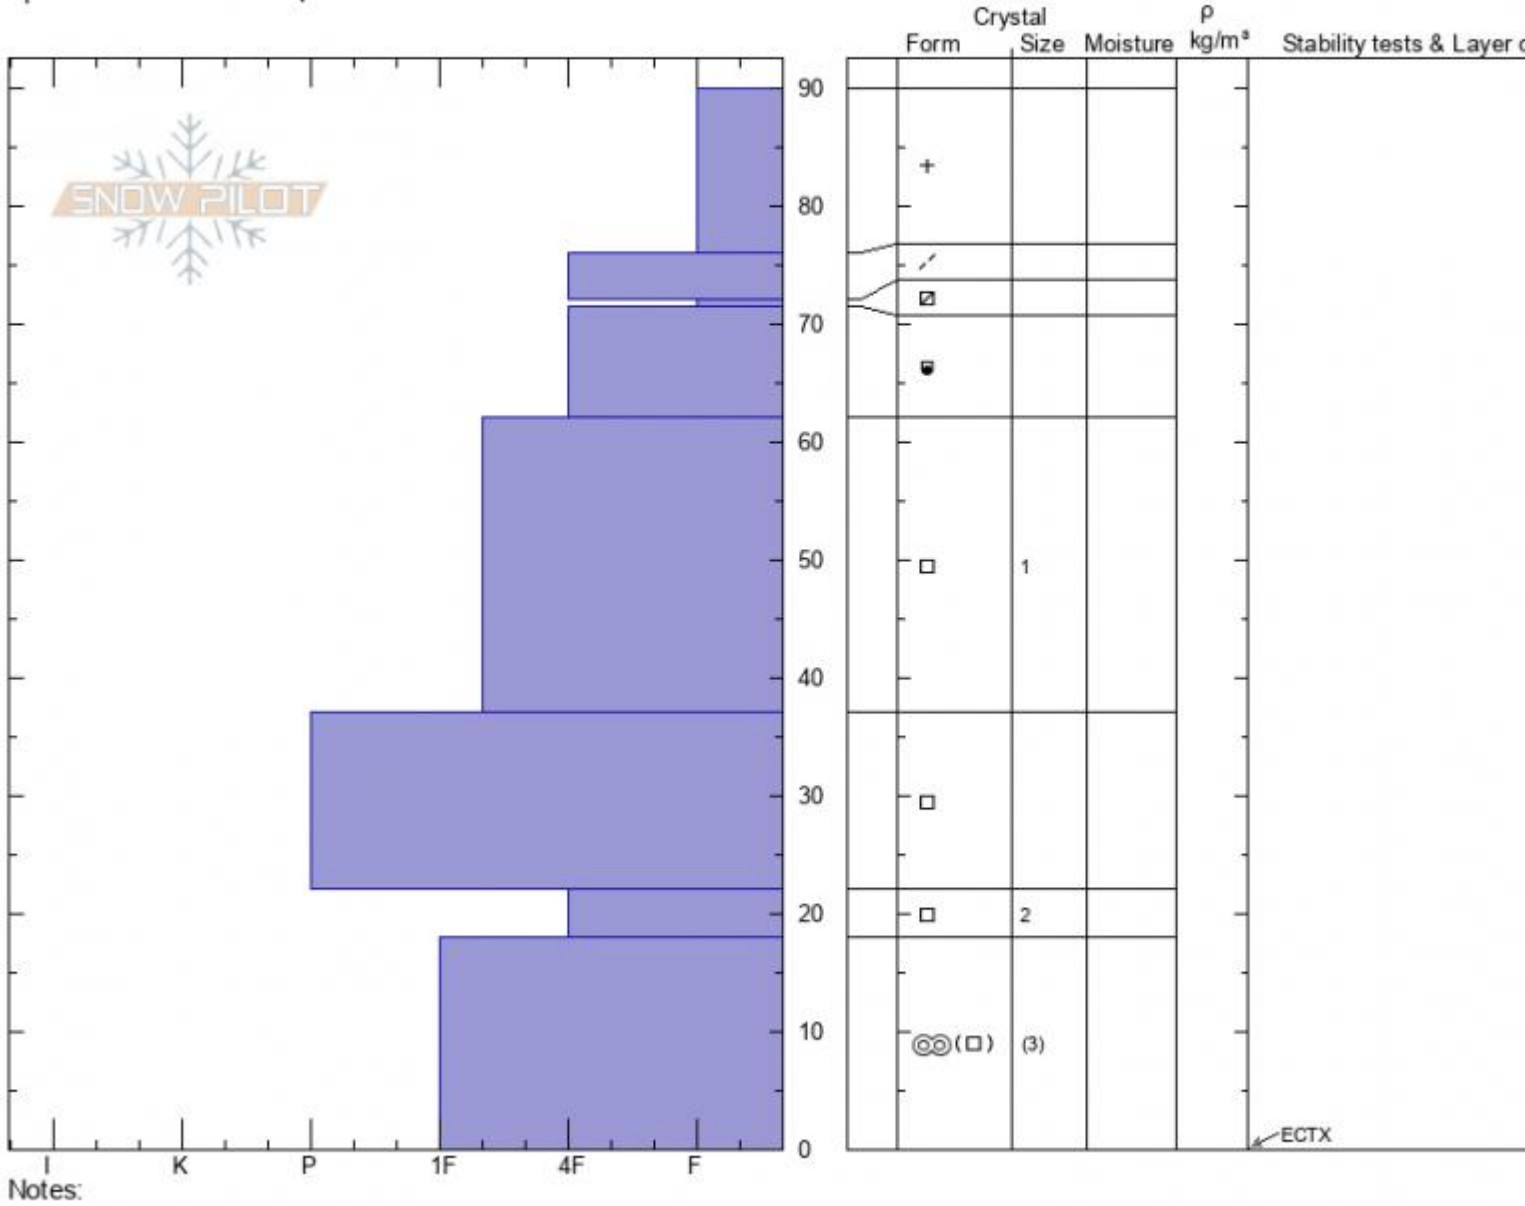

Bacon Rind SE
Madison Range-N
MT
 Elevation: **8700 ft**
 Aspect: **150°**
 Specifics: **Ski tracks on slope**

Ian Hoyer
01/06/2022 - 11:00am
 Co-ord: **44.96611N, -111.09976W**
 Slope Angle: **23°**
 Wind Loading: **no**

Stability: **Good**
 Air Temperature:
 Sky Cover: **OVC**
 Precipitation: **S-1**
 Wind: **Calm**

HS:90 Layer Notes:
 22-18cm: **Problematic layer**

Advisory Region
 Southern Madison
 Longitude
 -111.10W
 Latitude
 44.96N
 Southern Madison, 2022-01-06