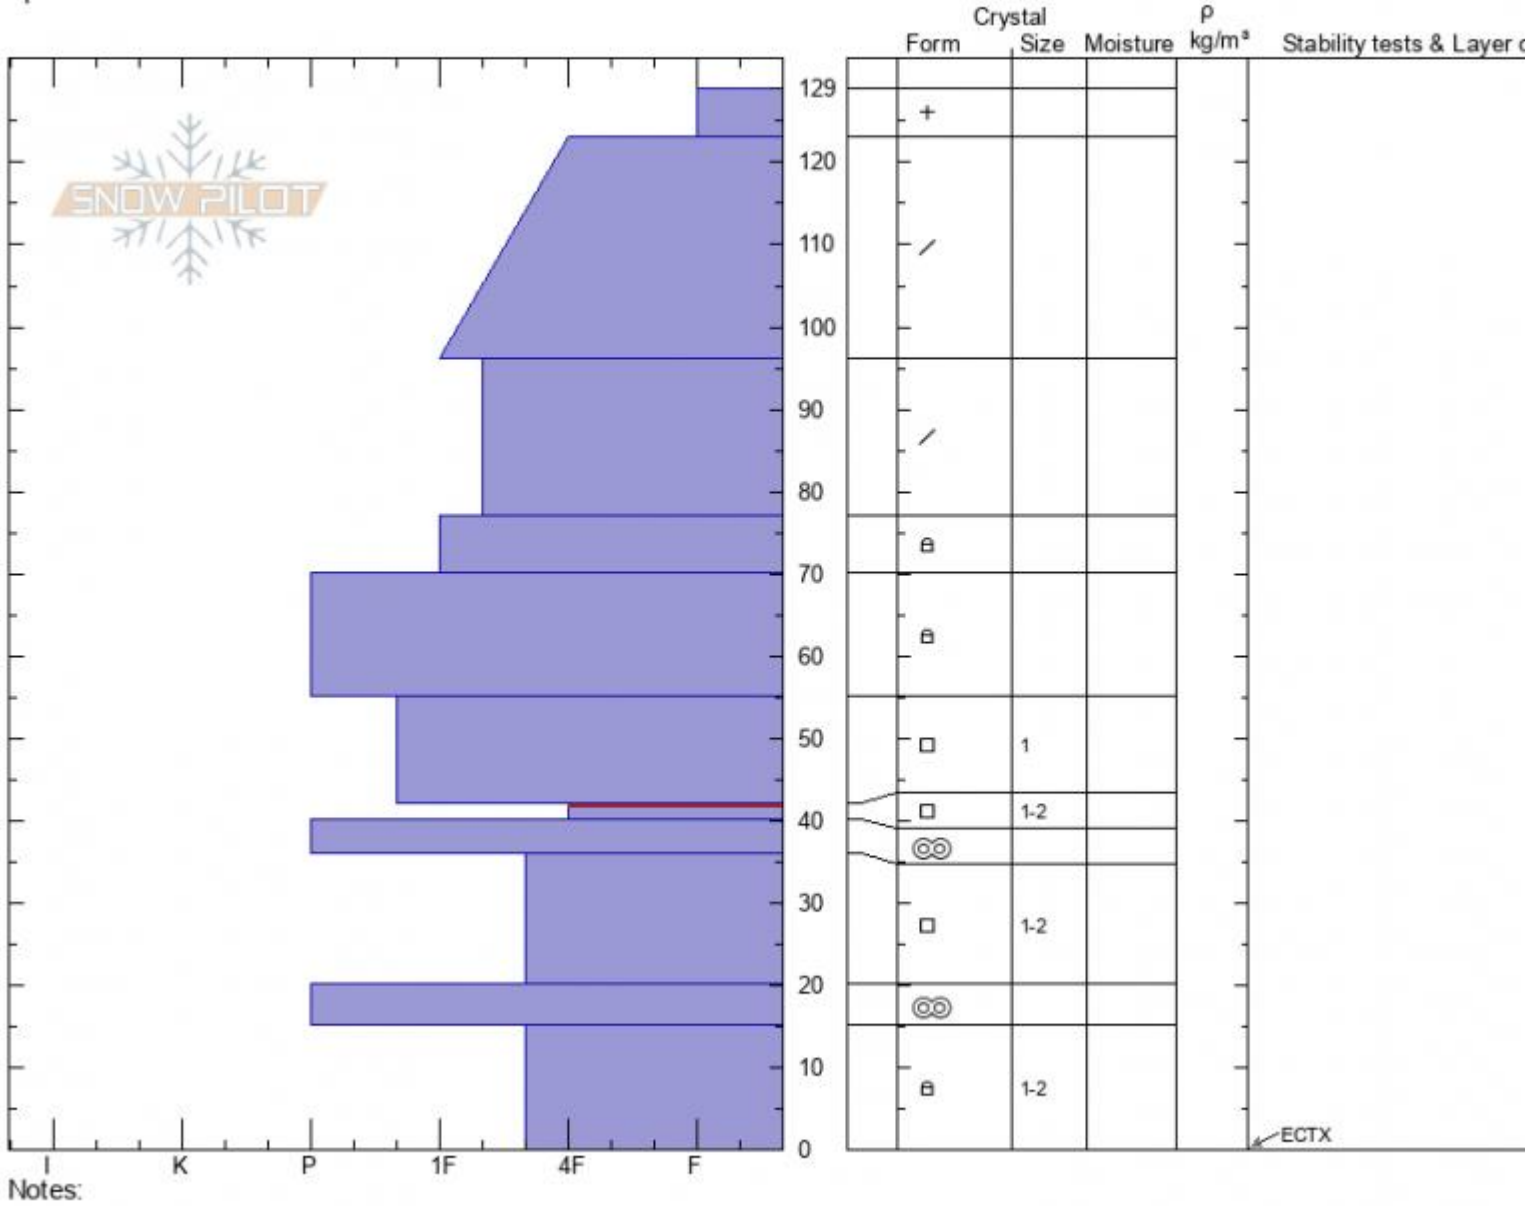

Divide Peak South Face
Gallatin Range-N
MT
 Elevation: **9620 ft**
 Aspect: **175°**
 Specifics:

Dave Zinn
01/03/2022 - 2:00pm
 Co-ord: **45.40245N, -110.97065W**
 Slope Angle: **30°**
 Wind Loading: **no**

Stability: **Very Good**
 Air Temperature:
 Sky Cover: **BKN**
 Precipitation: **NO**
 Wind: **SW Light Breeze**

HS: **129** Layer Notes:
 42-40cm: **Problematic layer**

Advisory Region
 Northern Gallatin
 Longitude
 -110.98W
 Latitude
 45.40N
 Northern Gallatin, 2022-01-07