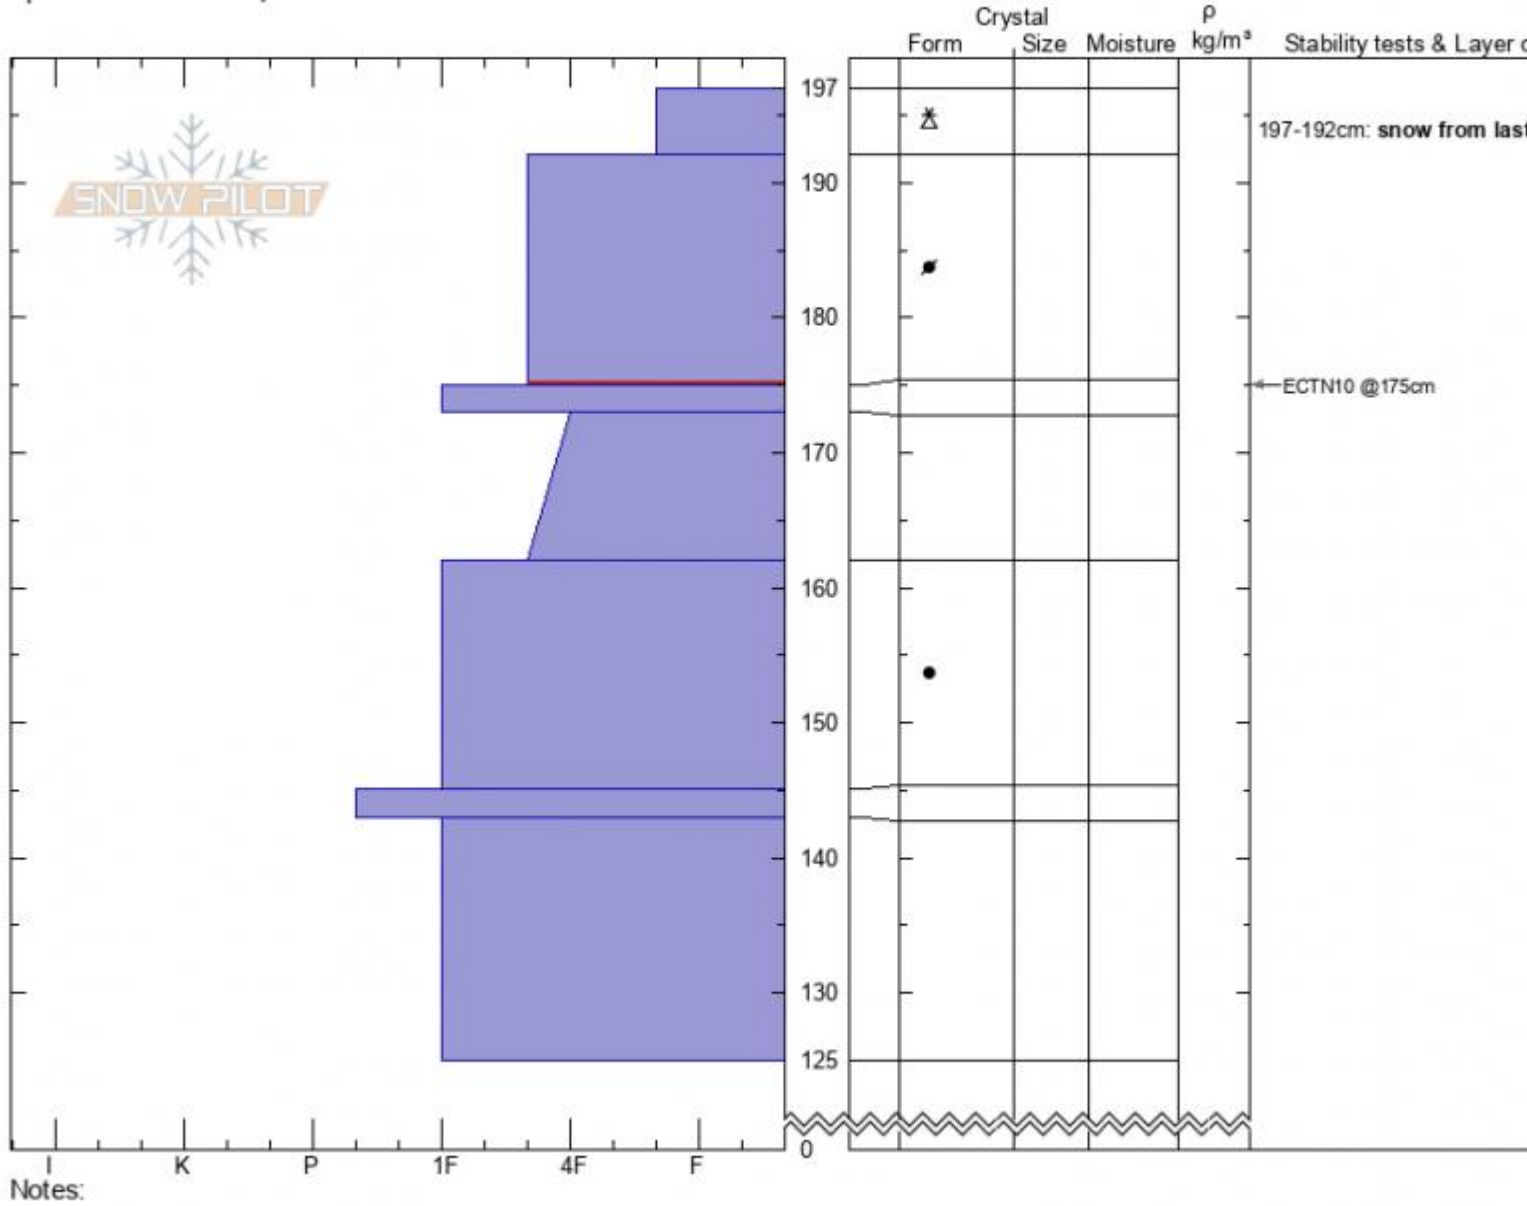

west Woody Ridge  
 Absaroka Range  
 MT  
 Elevation: 9448 ft  
 Aspect: 260°  
 Specifics: We skied slope

Beau Fredlund  
 01/08/2022 - 11:00am  
 Co-ord: 44.98497N, -109.92808E  
 Slope Angle: 27°  
 Wind Loading:

Stability:  
 Air Temperature:  
 Sky Cover: OVC  
 Precipitation:  
 Wind: SW Light Breeze

HS:197 Layer Notes:  
 197-192cm: snow from last night  
 192-175cm: Problematic layer

Advisory Region  
 Cooke City  
 Longitude  
 -109.92W  
 Latitude  
 44.97N  
 Cooke City, 2022-01-09