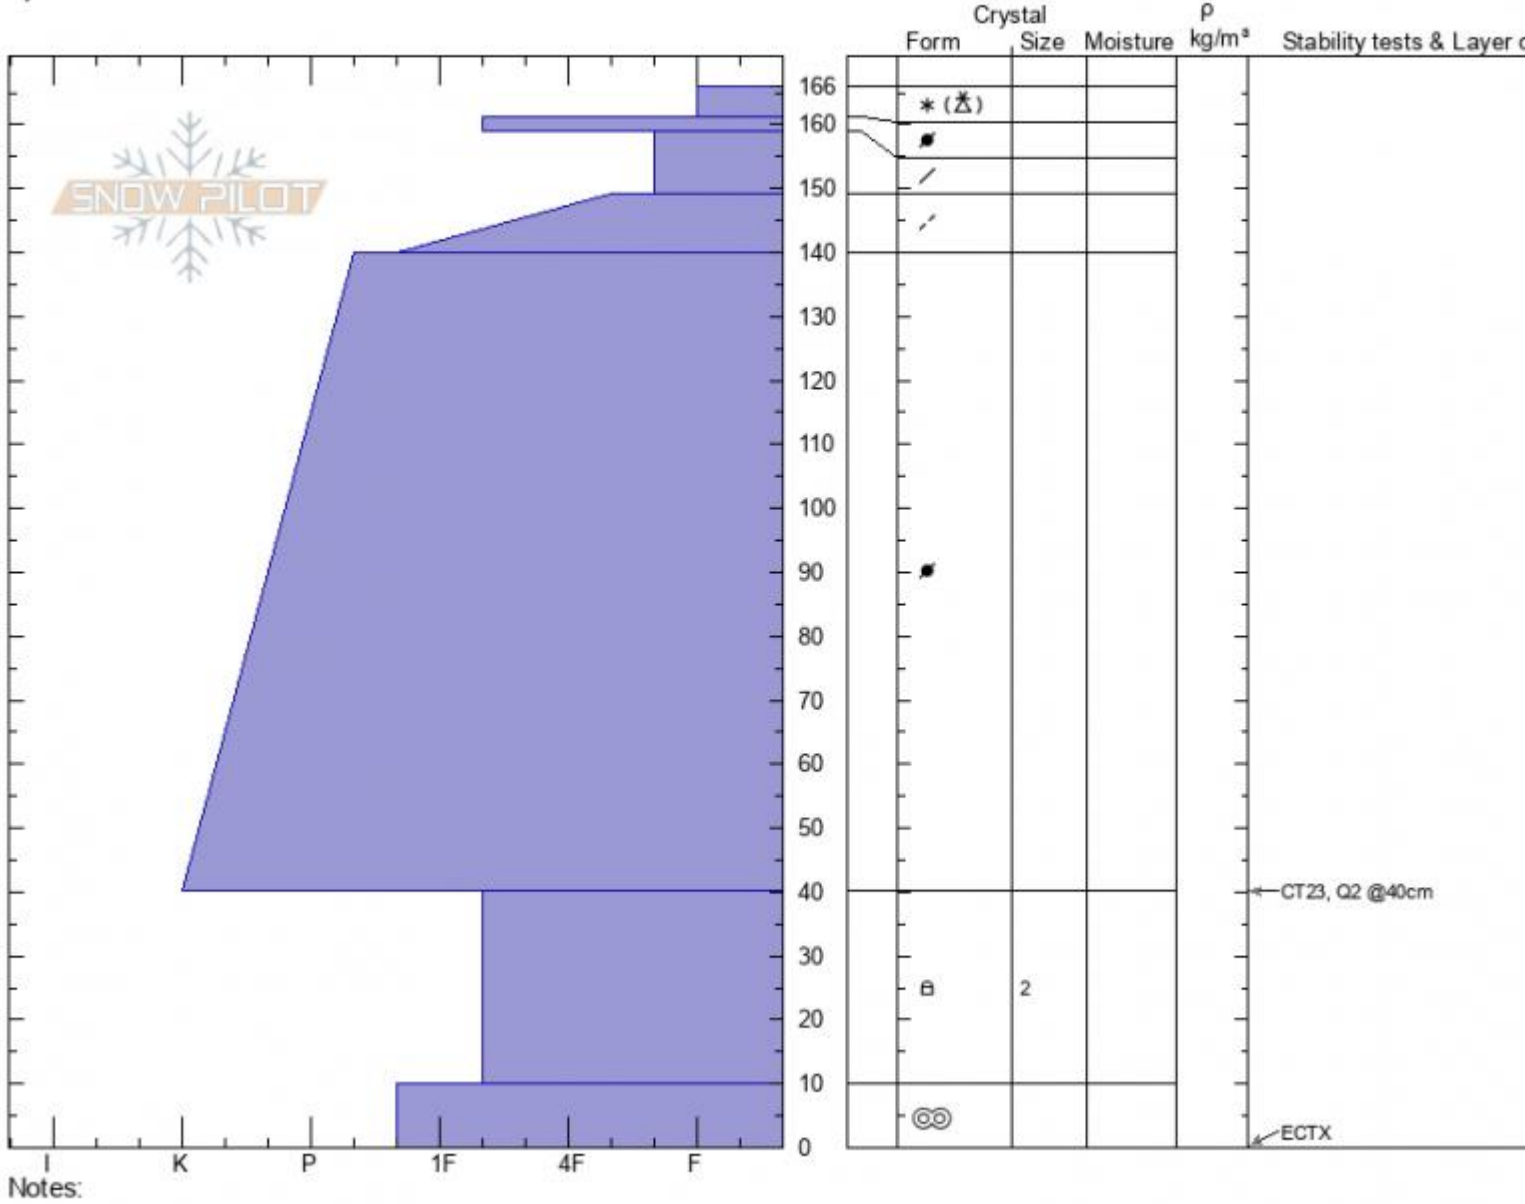

Skyline Ridge
Madison Range-S
MT
Elevation: 9349 ft
Aspect: 95°
Specifics:

Alex Marienthal
01/14/2022 - 1:30am
Co-ord: 44.88833N, -111.18321W
Slope Angle: 17°
Wind Loading:

Stability: Good
Air Temperature: -4°C
Sky Cover: CLR
Precipitation: NO
Wind: Calm

HS:166 Layer Notes:
PF: 30 40-10cm: Problematic layer

Notes:
Advisory Region
Southern Madison
Longitude
-111.23W
Latitude
44.92N
Southern Madison, 2022-01-15