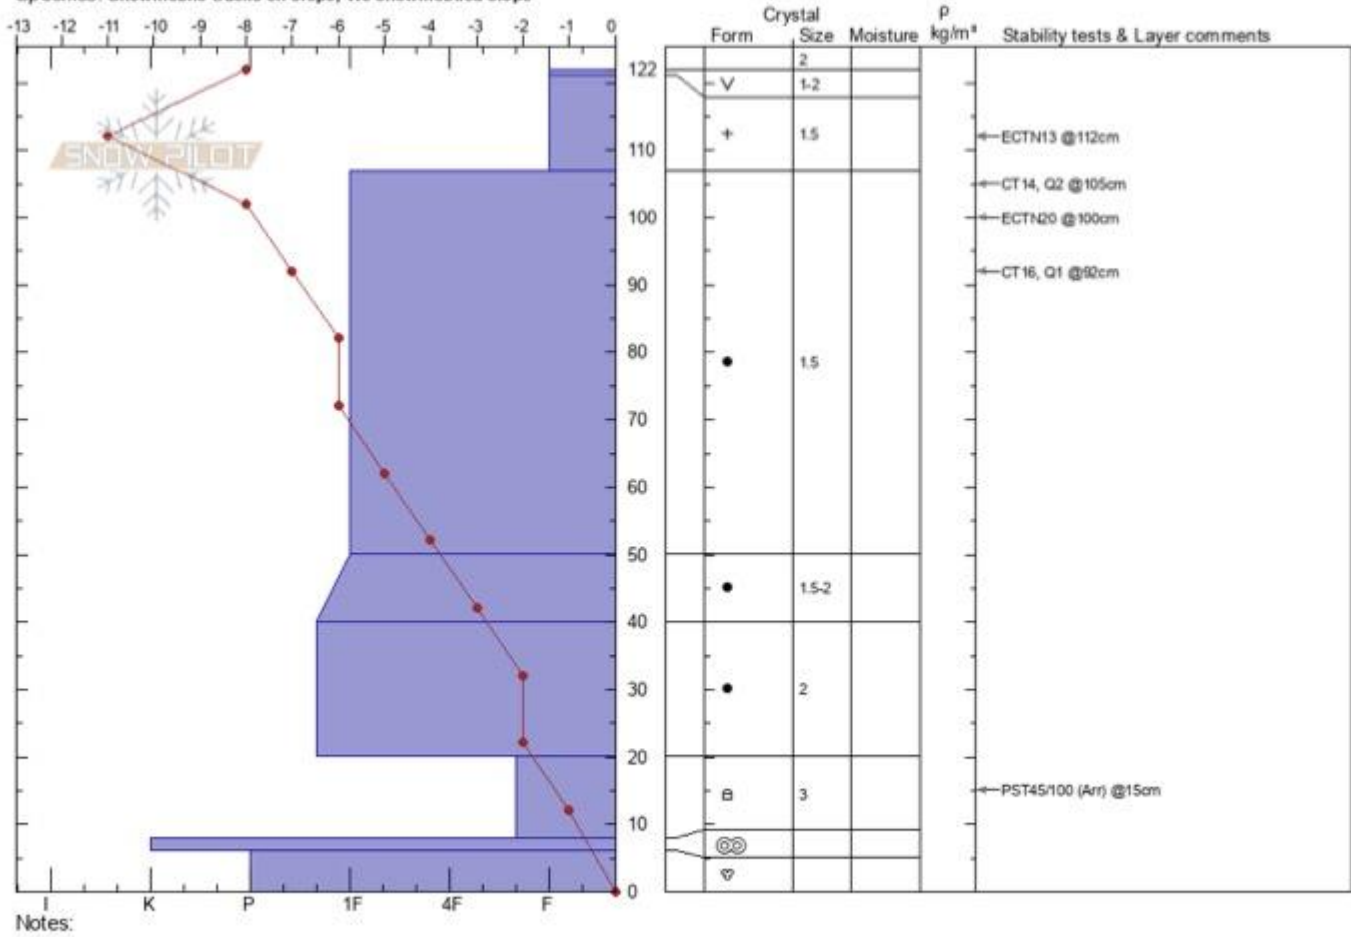

Watkins Creek
Lionhead Range
MT
Elevation: 2619 m
Aspect: 7°

Bret Rasmussen
01/15/2022 - 2:00pm
Co-ord: 44.74000N, -111.34400W
Slope Angle: 15°
Wind Loading: no

Stability: **Very Good**
Air Temperature: -7°C
Sky Cover: **OVC**
Precipitation: **NO**
Wind: **Calm**

HS: 122 Layer Notes:
PF: 15 20-8cm: Problematic layer

Specifics: Snowmobile tracks on slope; We snowmobiled slope

Advisory Region
Lionhead Range
Longitude
-111.33W
Latitude
44.75N
Lionhead Range, 2022-01-16