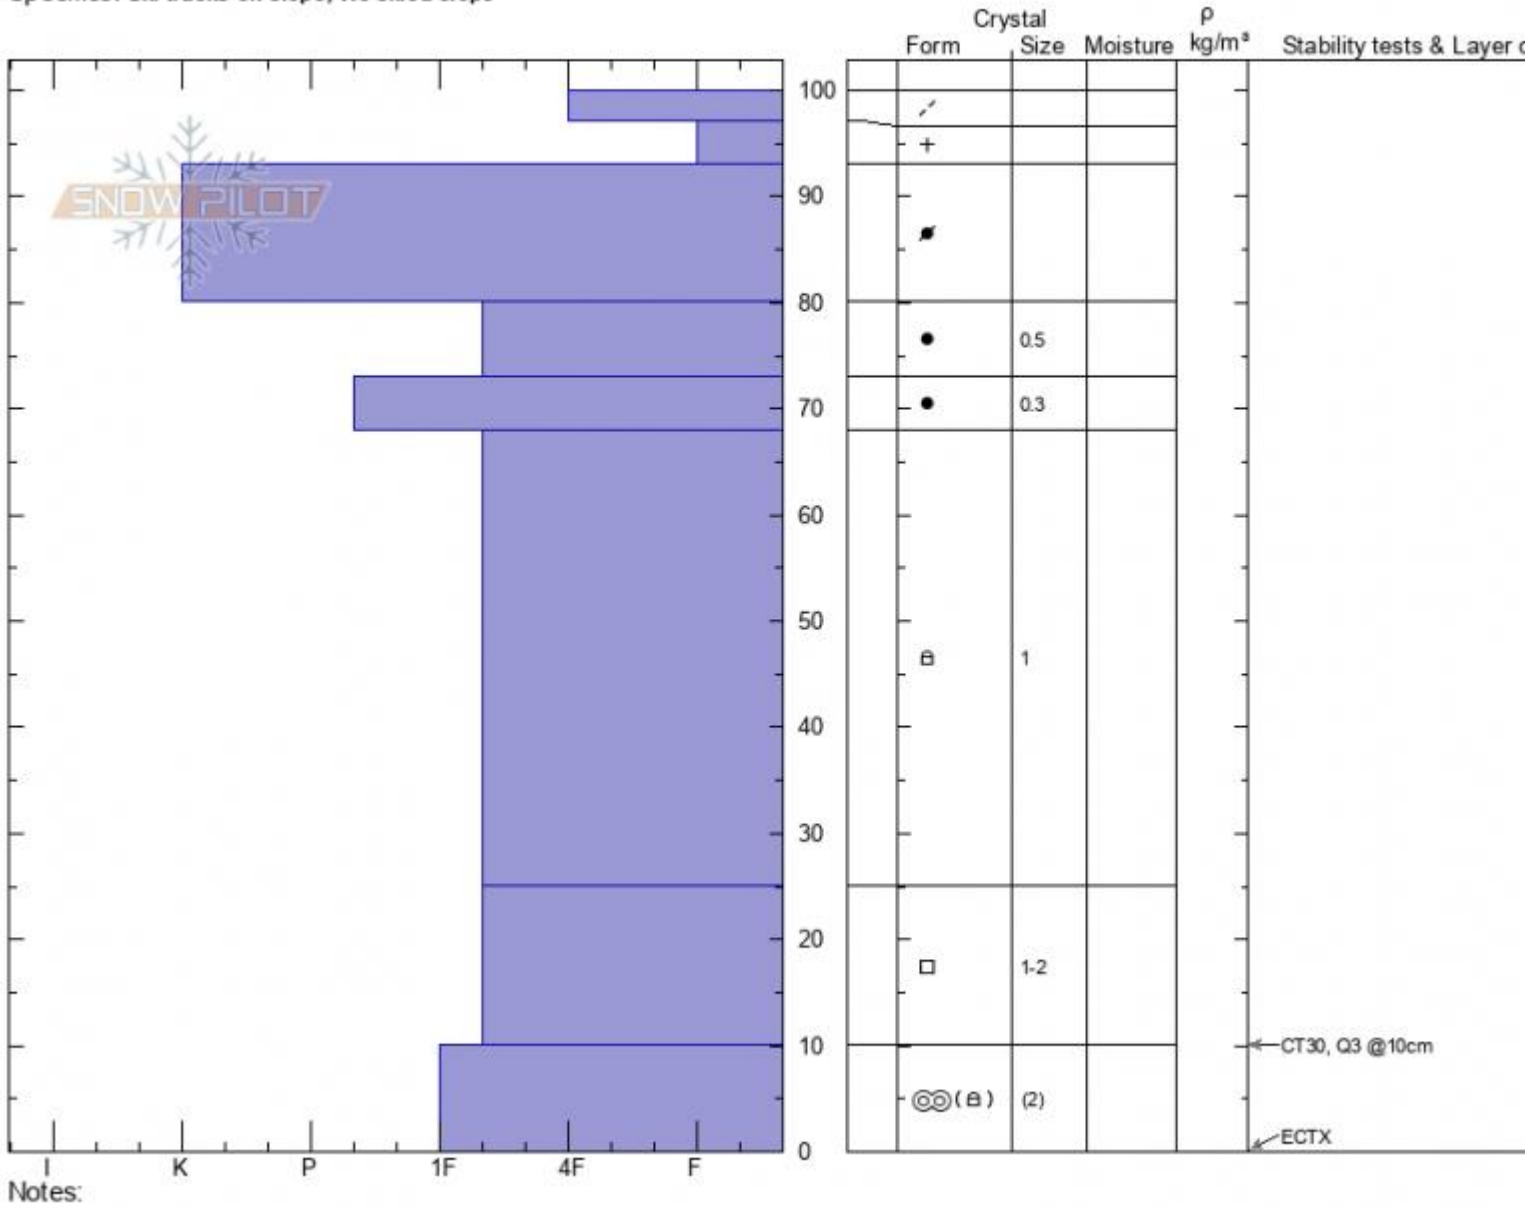

Football Field
Bridger Range
MT
 Elevation: **8500 ft**
 Aspect: **95°**
 Specifics: **Ski tracks on slope; We skied slope**

Ian Hoyer
01/20/2022 - 11:00am
 Co-ord: **45.79792N, -110.93336W**
 Slope Angle: **30°**
 Wind Loading: **yes**

Stability: **Good**
 Air Temperature:
 Sky Cover: **OVC**
 Precipitation: **S-1**
 Wind: **SE Moderate**

HS: **100** Layer Notes:
 PF: **5** 25-10cm: **Problematic layer**
 PS: **0**

Advisory Region
 Bridger Range
 Longitude
 -110.94W
 Latitude
 45.79N
 Bridger Range, 2022-01-21