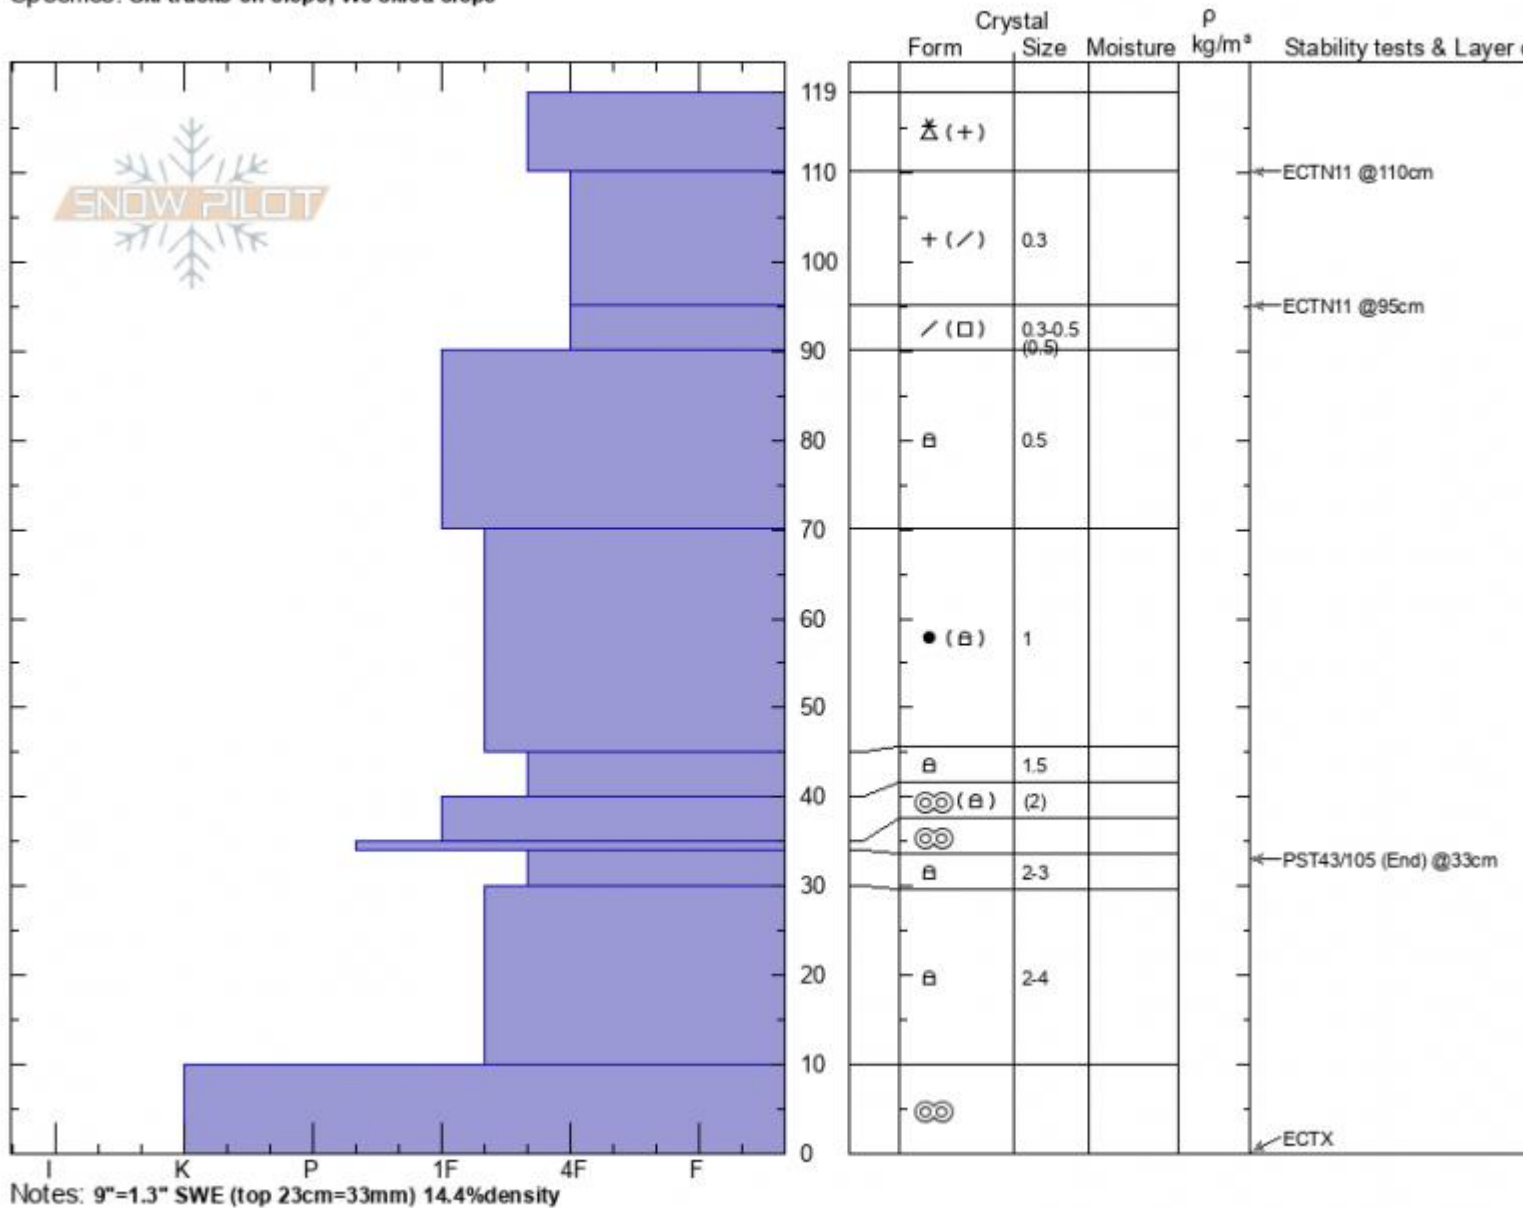

Texas Meadow  
 Bridger Range  
 MT  
 Elevation: 7668 ft  
 Aspect: 70°  
 Specifics: Ski tracks on slope; We skied slope

Alex Marienthal  
 01/21/2022 - 3:30pm  
 Co-ord: 45.84020N, -110.93271W  
 Slope Angle: 28°  
 Wind Loading: previous

Stability: Fair  
 Air Temperature: -6°C  
 Sky Cover: BKN  
 Precipitation: NO  
 Wind: SW Light Breeze

HS:119  
 PF:33  
 PS:20  
 Layer Notes: 119-110cm: Problematic layer

Advisory Region  
 Bridger Range  
 Longitude  
 -110.93W  
 Latitude  
 45.84N  
 Bridger Range, 2022-01-21