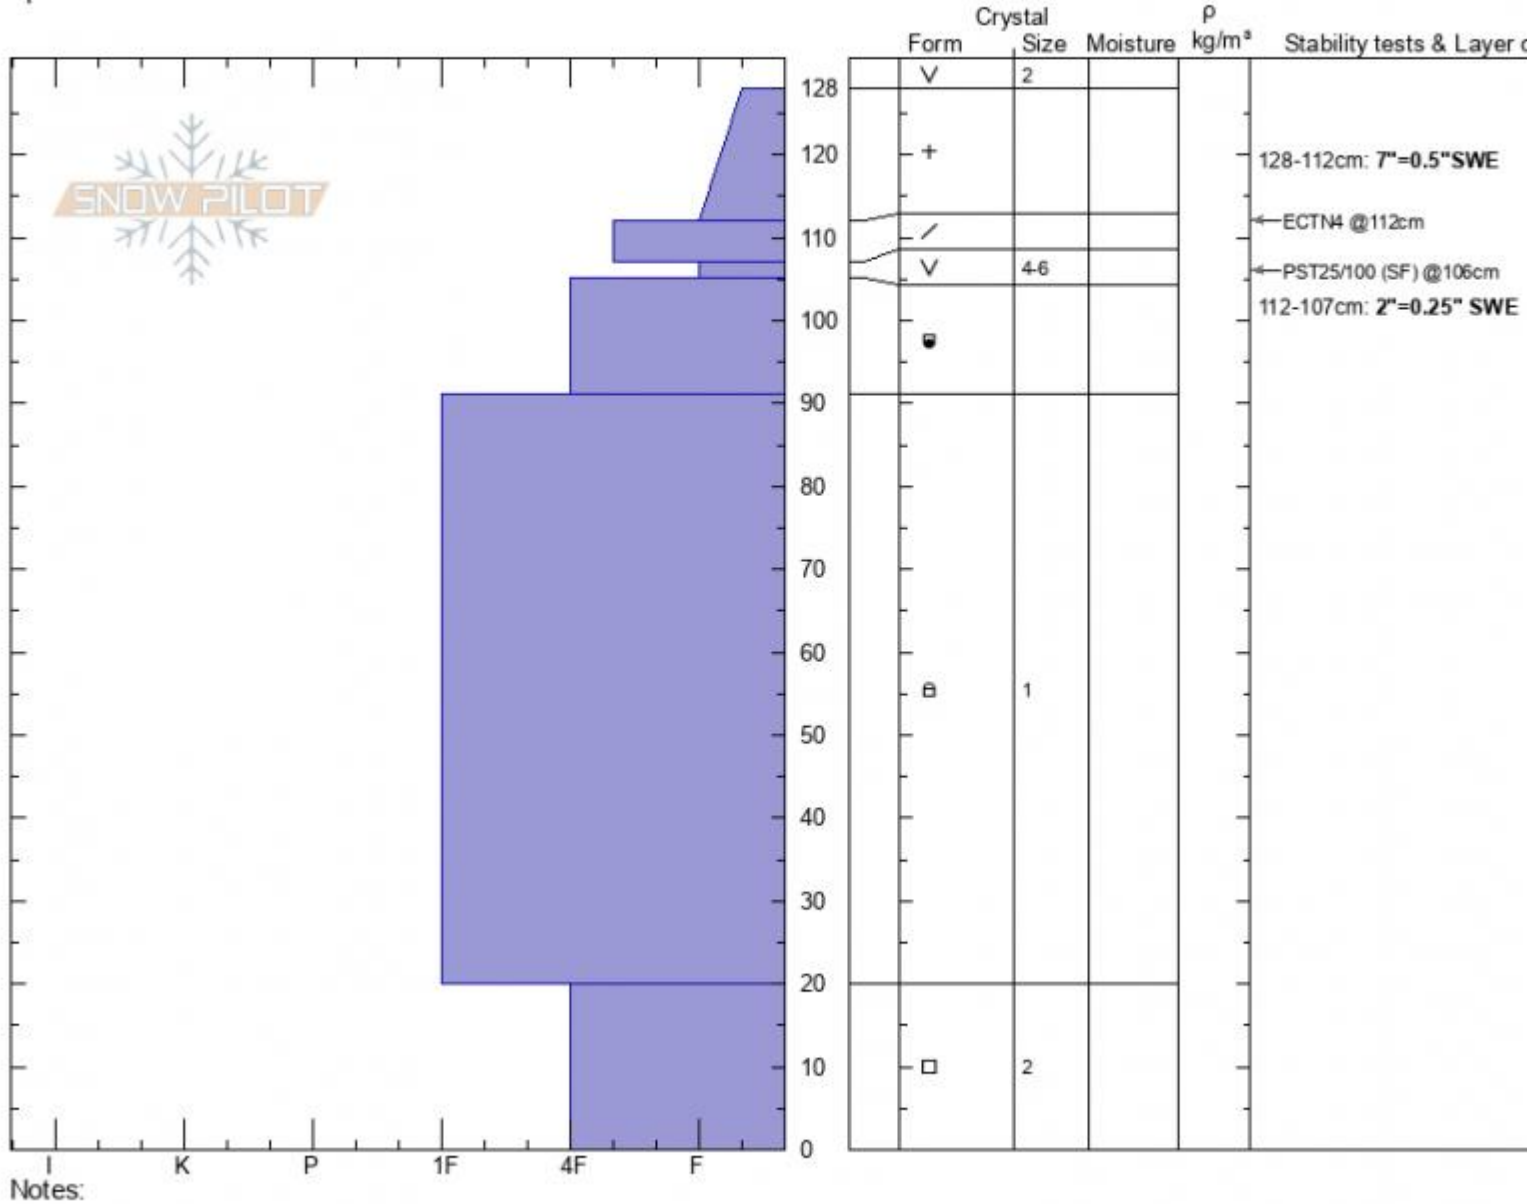

WildernessBndry, TFork  
 Madison Range-S  
 MT  
 Elevation: 8780 ft  
 Aspect: 250°  
 Specifics:

Alex Marienthal  
 01/22/2022 - 10:21am  
 Co-ord: 44.97670N, -111.35962W  
 Slope Angle: 25°  
 Wind Loading:

Stability: **Good**  
 Air Temperature: **-4.5°C**  
 Sky Cover: **BKN**  
 Precipitation: **NO**  
 Wind: **N Calm**

HS:128  
 PF:40  
 Layer Notes:  
 128-112cm: 7"=0.5" SWE  
 112-107cm: 2"=0.25" SWE  
 107-105cm: Problematic layer

Advisory Region  
 Southern Madison  
 Longitude  
 -111.27W  
 Latitude  
 45.06N  
 Southern Madison, 2022-01-22