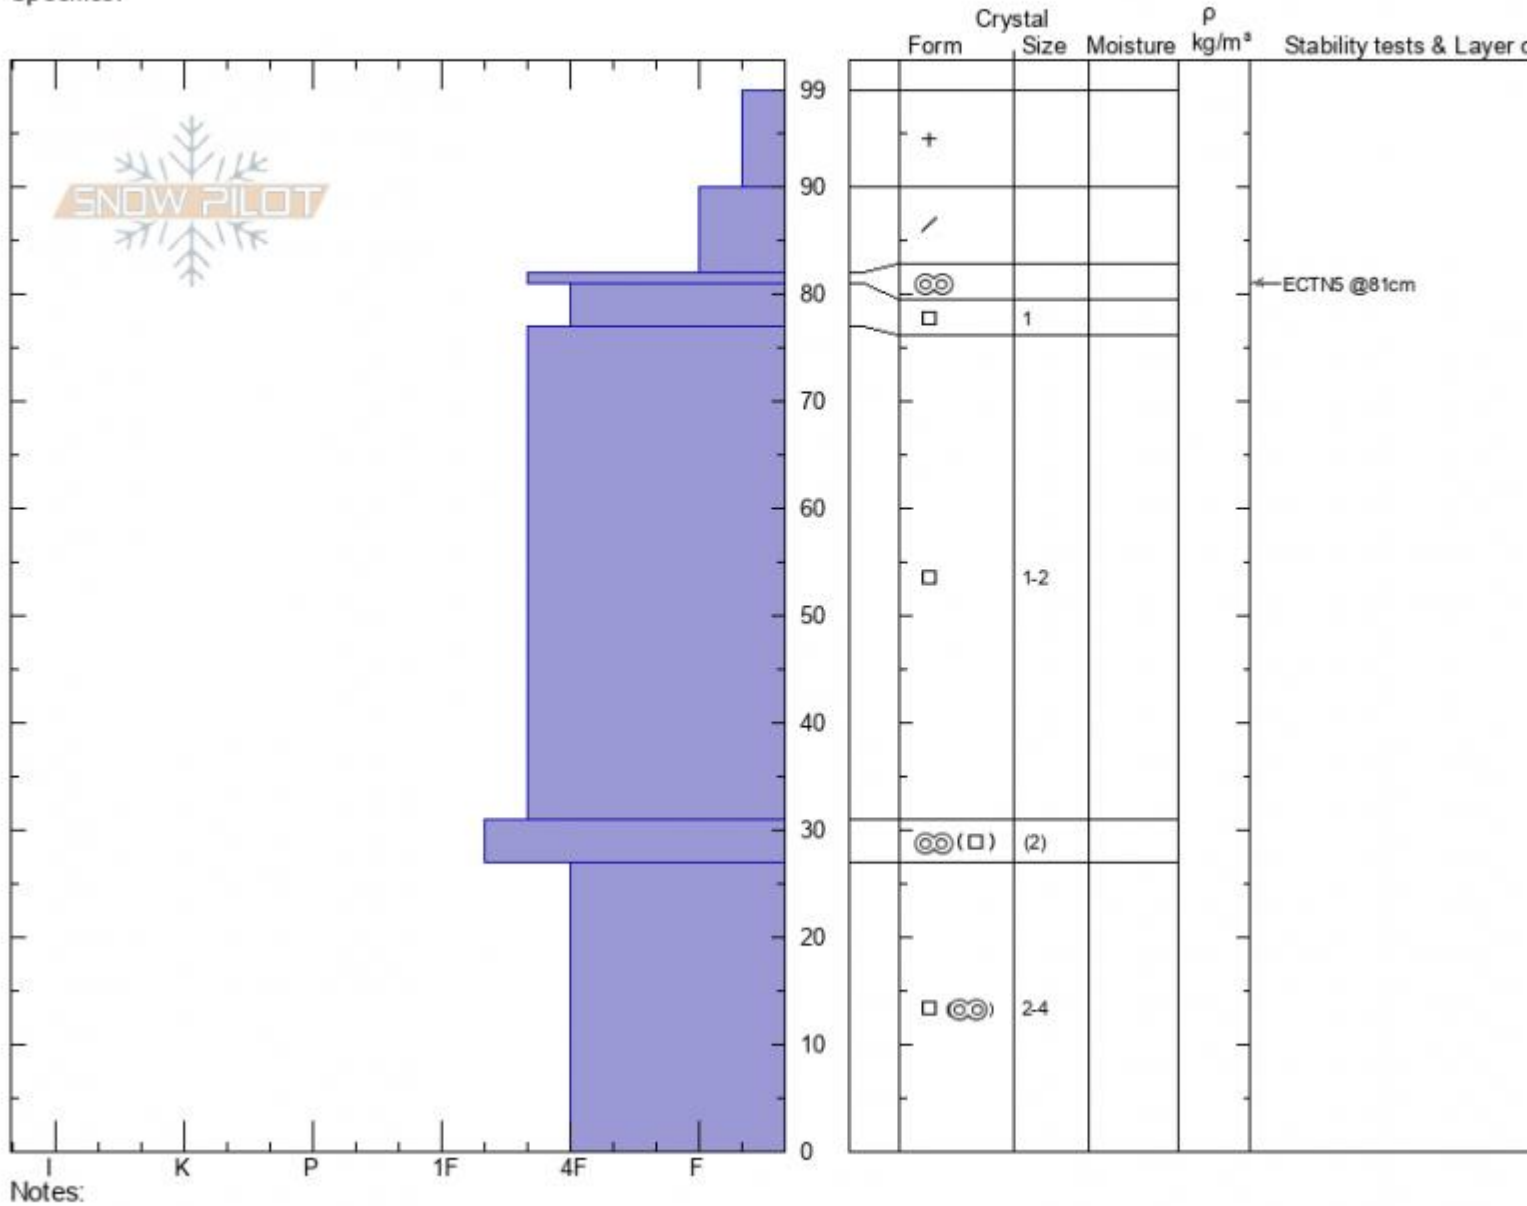

Mt. Ellis Ridgeline
Gallatin Range-N
MT
 Elevation: **7800 ft**
 Aspect: **75°**
 Specifics:

Ian Hoyer
01/27/2022 - 11:00am
 Co-ord: **45.58432N, -110.95830W**
 Slope Angle: **30°**
 Wind Loading: **no**

Stability: **Very Good**
 Air Temperature:
 Sky Cover: **CLR**
 Precipitation: **NO**
 Wind: **Calm**

HS:**99** Layer Notes:
 PF:**99** 27-0cm: **Problematic layer**
 PS:**15**

Advisory Region
 Northern Gallatin
 Longitude
 -110.96W
 Latitude
 45.58N
 Northern Gallatin, 2022-01-27