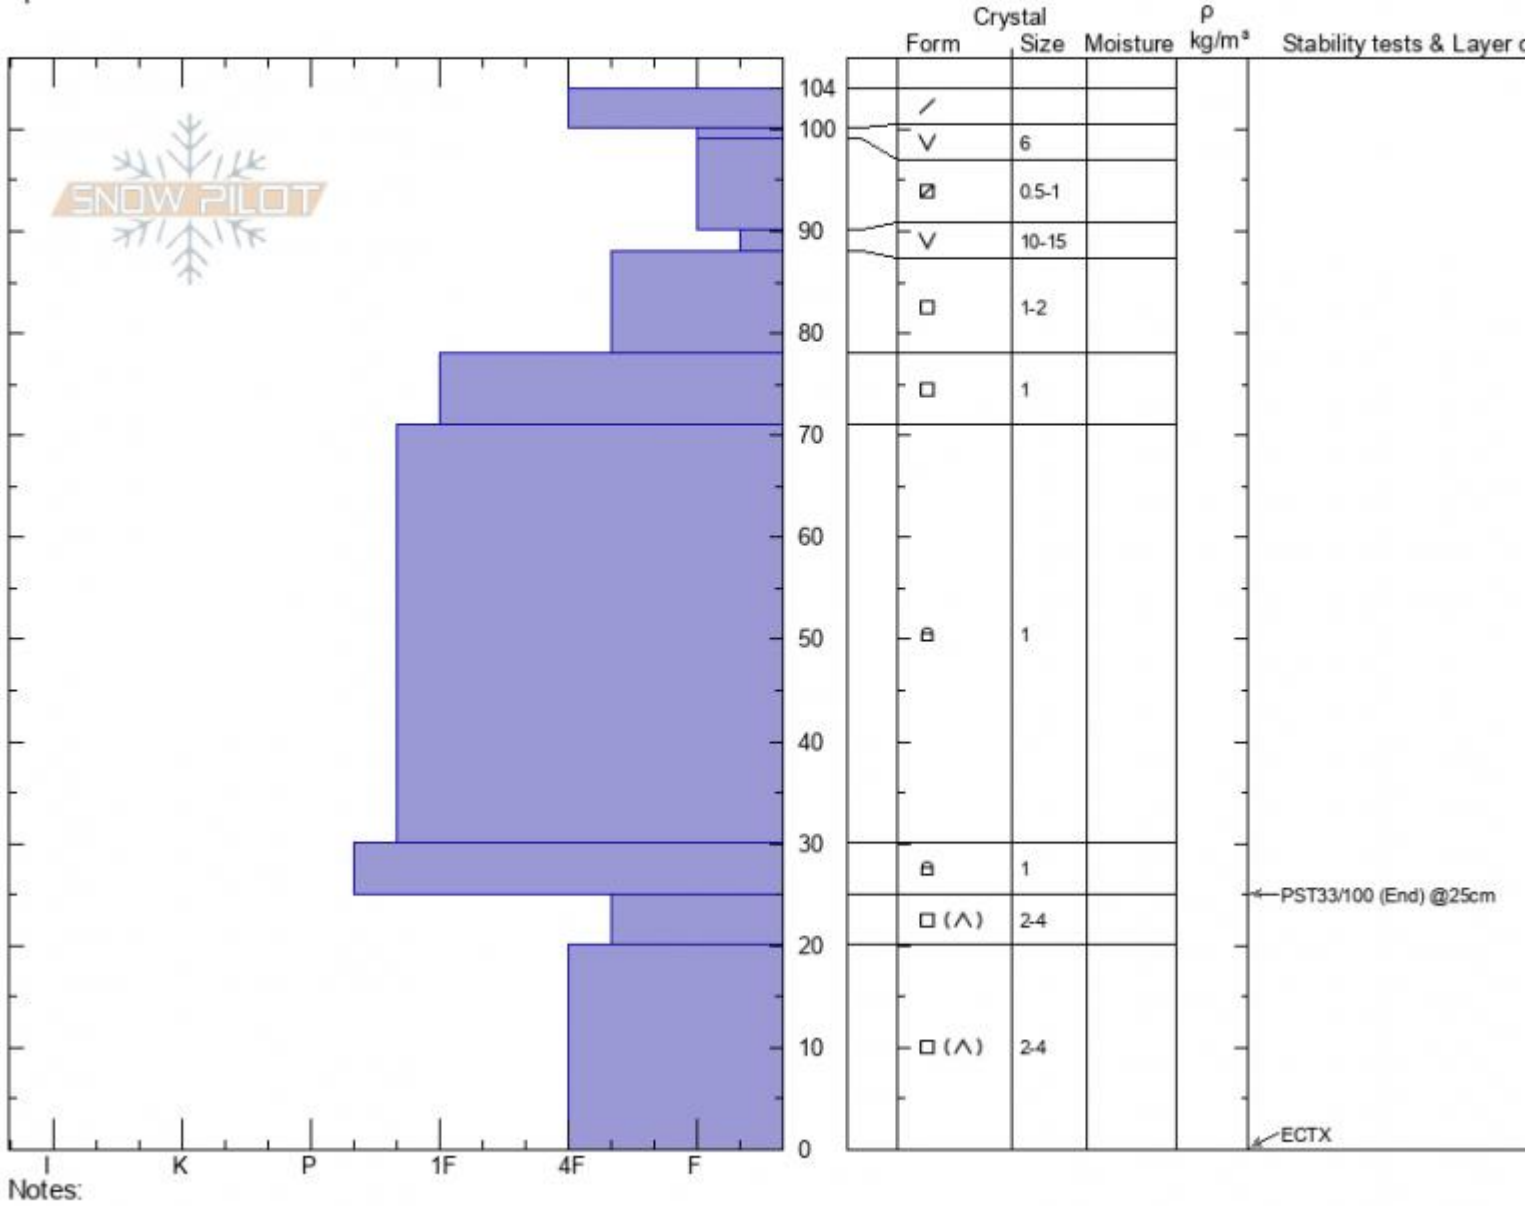

**Ski Hill**  
**Lionhead Range**  
**MT**  
 Elevation: **8156 ft**  
 Aspect: **90°**  
 Specifics:

**Hannah Marshall**  
**01/29/2022 - 10:40am**  
 Co-ord: **44.70367N, -111.29853W**  
 Slope Angle: **30°**  
 Wind Loading:

Stability:  
 Air Temperature:  
 Sky Cover: **FEW**  
 Precipitation: **NO**  
 Wind: **Calm**

HS:104 Layer Notes:

Advisory Region  
 Lionhead Range  
 Longitude  
 -111.29W  
 Latitude  
 44.70N  
 Lionhead Range, 2022-01-29