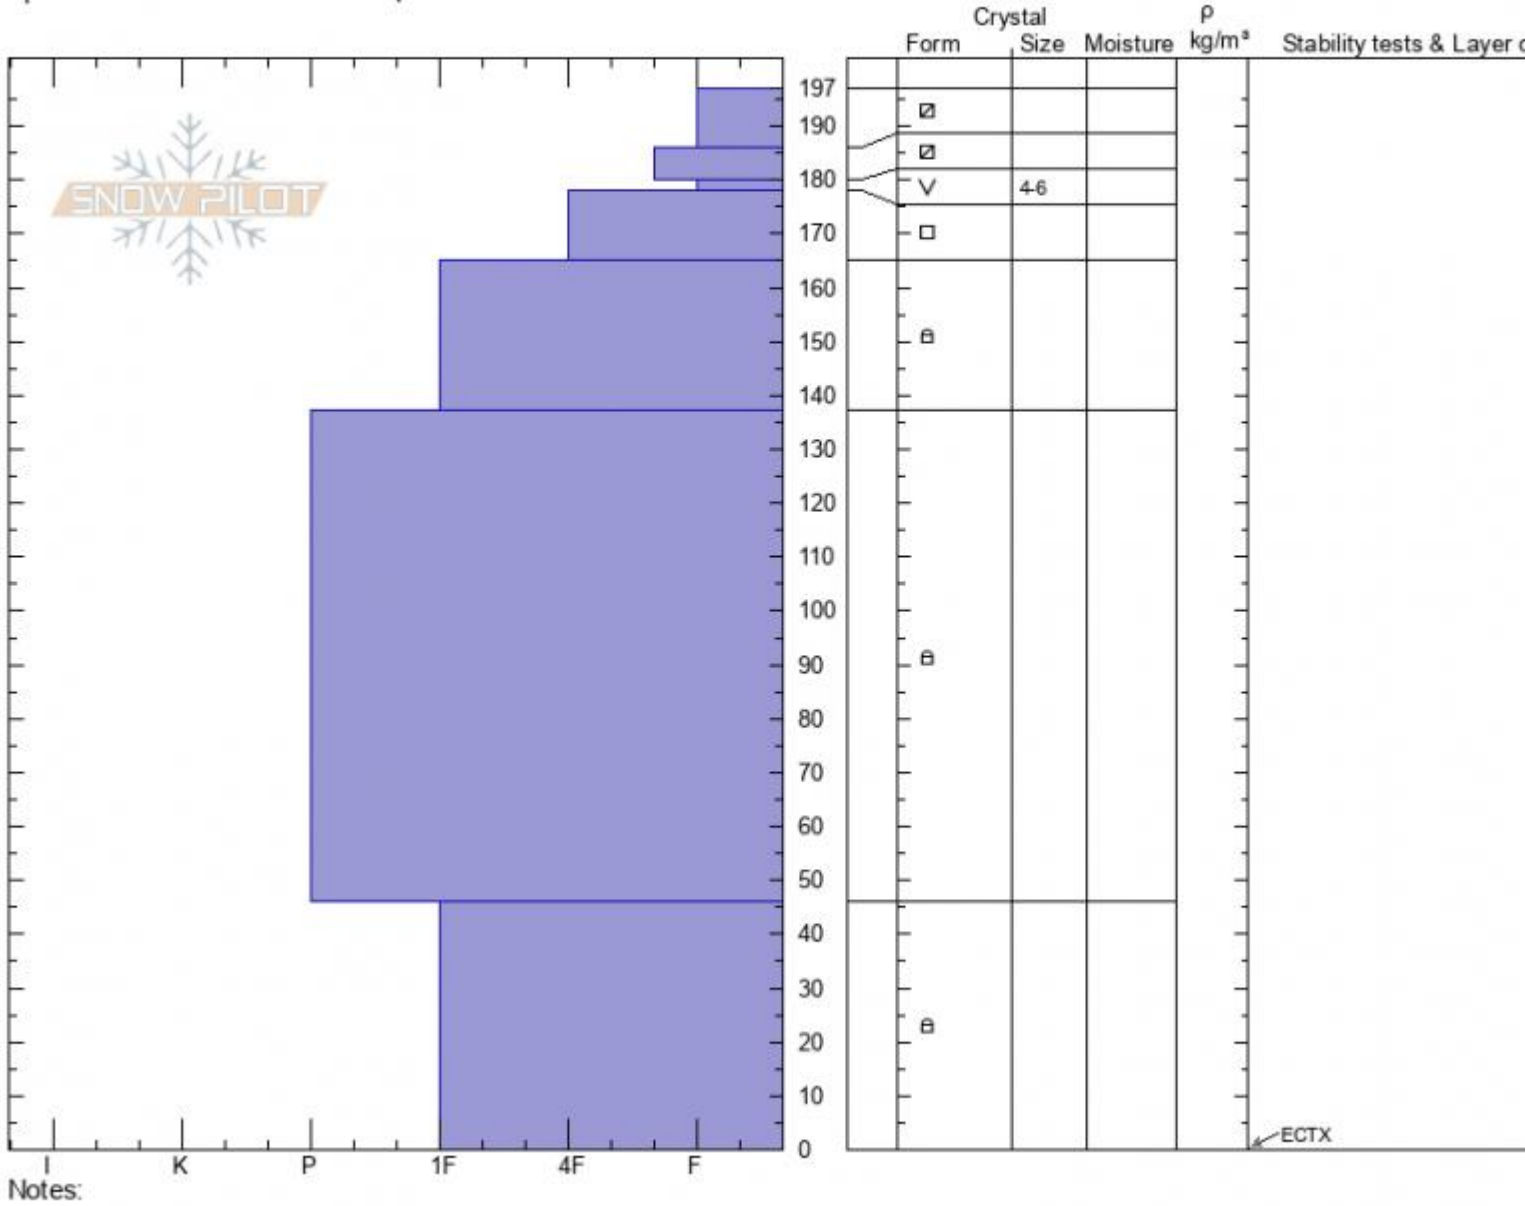

Almost Died
Cooke City
MT
 Elevation: **9500 ft**
 Aspect: **60°**
 Specifics: **Snowmobile tracks on slope**

Ian Hoyer
01/29/2022 - 3:45pm
 Co-ord: **45.05053N, -109.93102W**
 Slope Angle: **28°**
 Wind Loading: **previous**

Stability: **Good**
 Air Temperature:
 Sky Cover: **BKN**
 Precipitation: **NO**
 Wind: **Calm**

HS:197 Layer Notes:
 180-178cm: **Problematic layer**

Advisory Region
 Cooke City
 Longitude
 -109.95W
 Latitude
 45.06N
 Cooke City, 2022-02-01