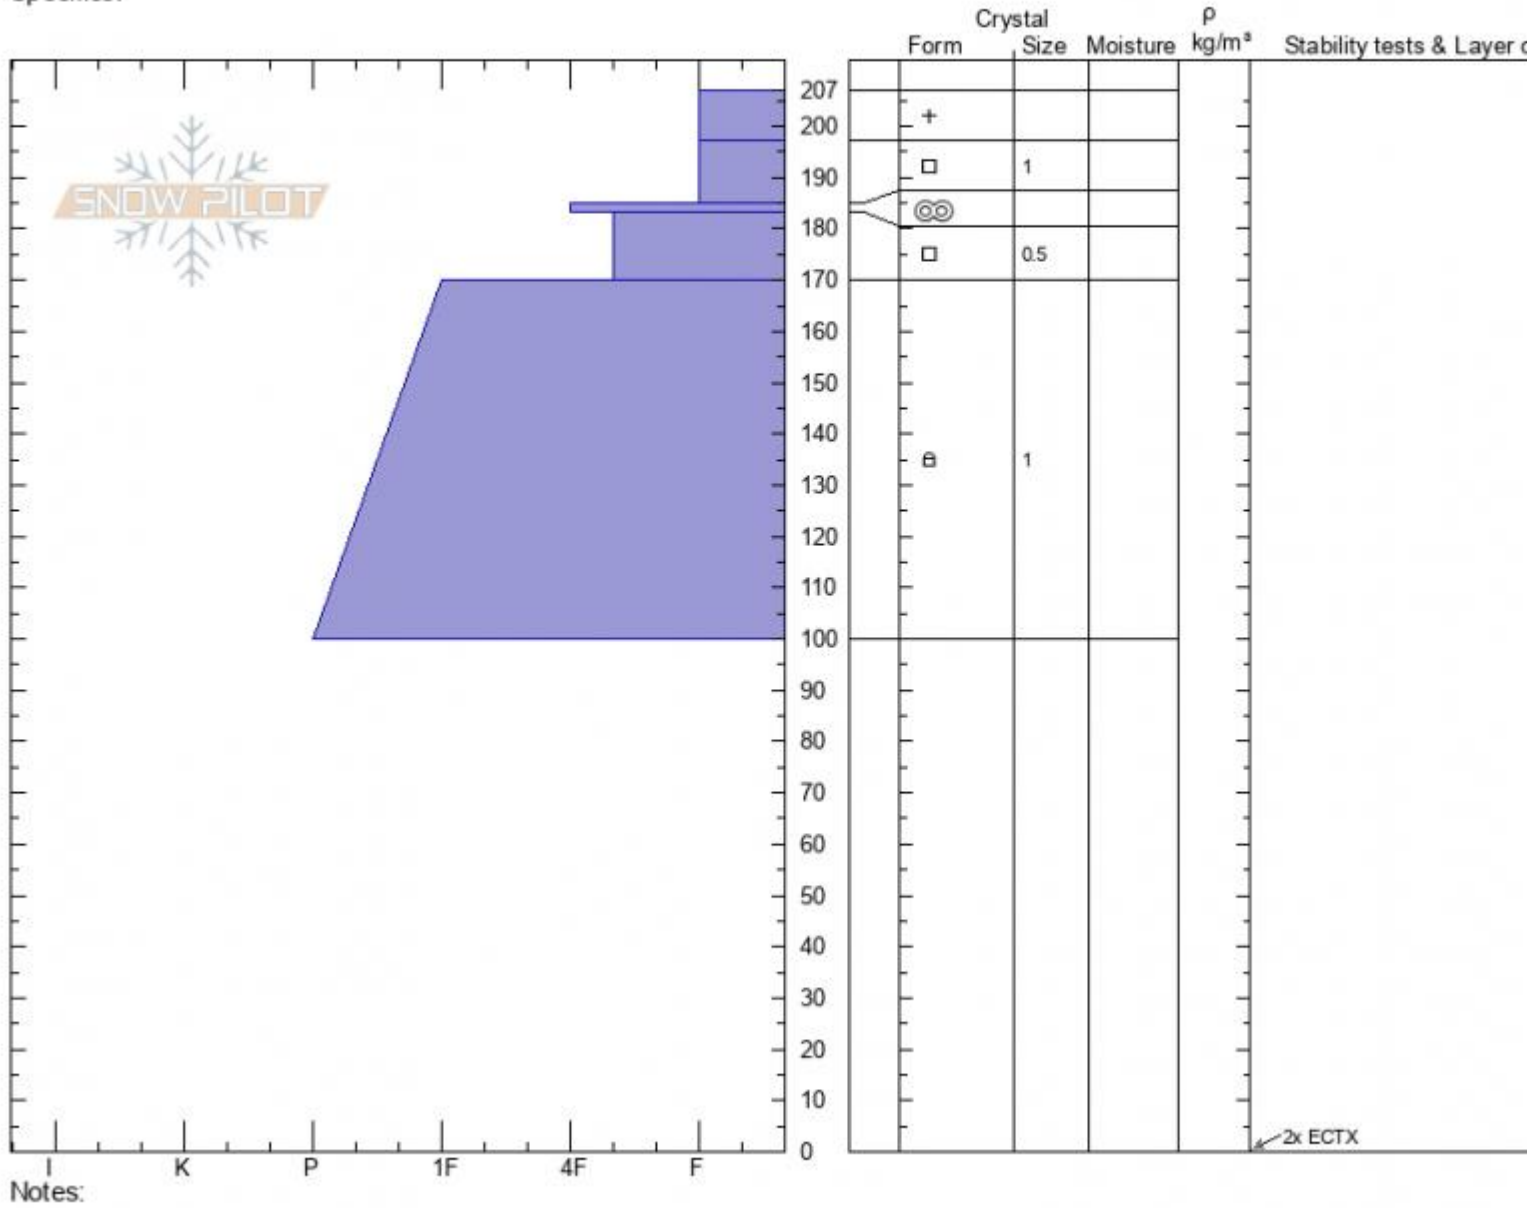

**TepeeBasin WidrnsBndryAlex Marienthal**  
**Madison Range-S**     **02/03/2022 - 11:30am**  
**MT**     Co-ord: **44.91434N, -111.18850W**  
 Elevation: **9567 ft**     Slope Angle: **24°**  
 Aspect: **15°**     Wind Loading:  
 Specifics:

Stability: **Good**  
 Air Temperature:  
 Sky Cover: **SCT**  
 Precipitation: **NO**  
 Wind:

HS:207     Layer Notes:  
 197-185cm: **Problematic layer**

Advisory Region  
 Southern Madison  
 Longitude  
 -111.19W  
 Latitude  
 44.90N  
 Southern Madison, 2022-02-04