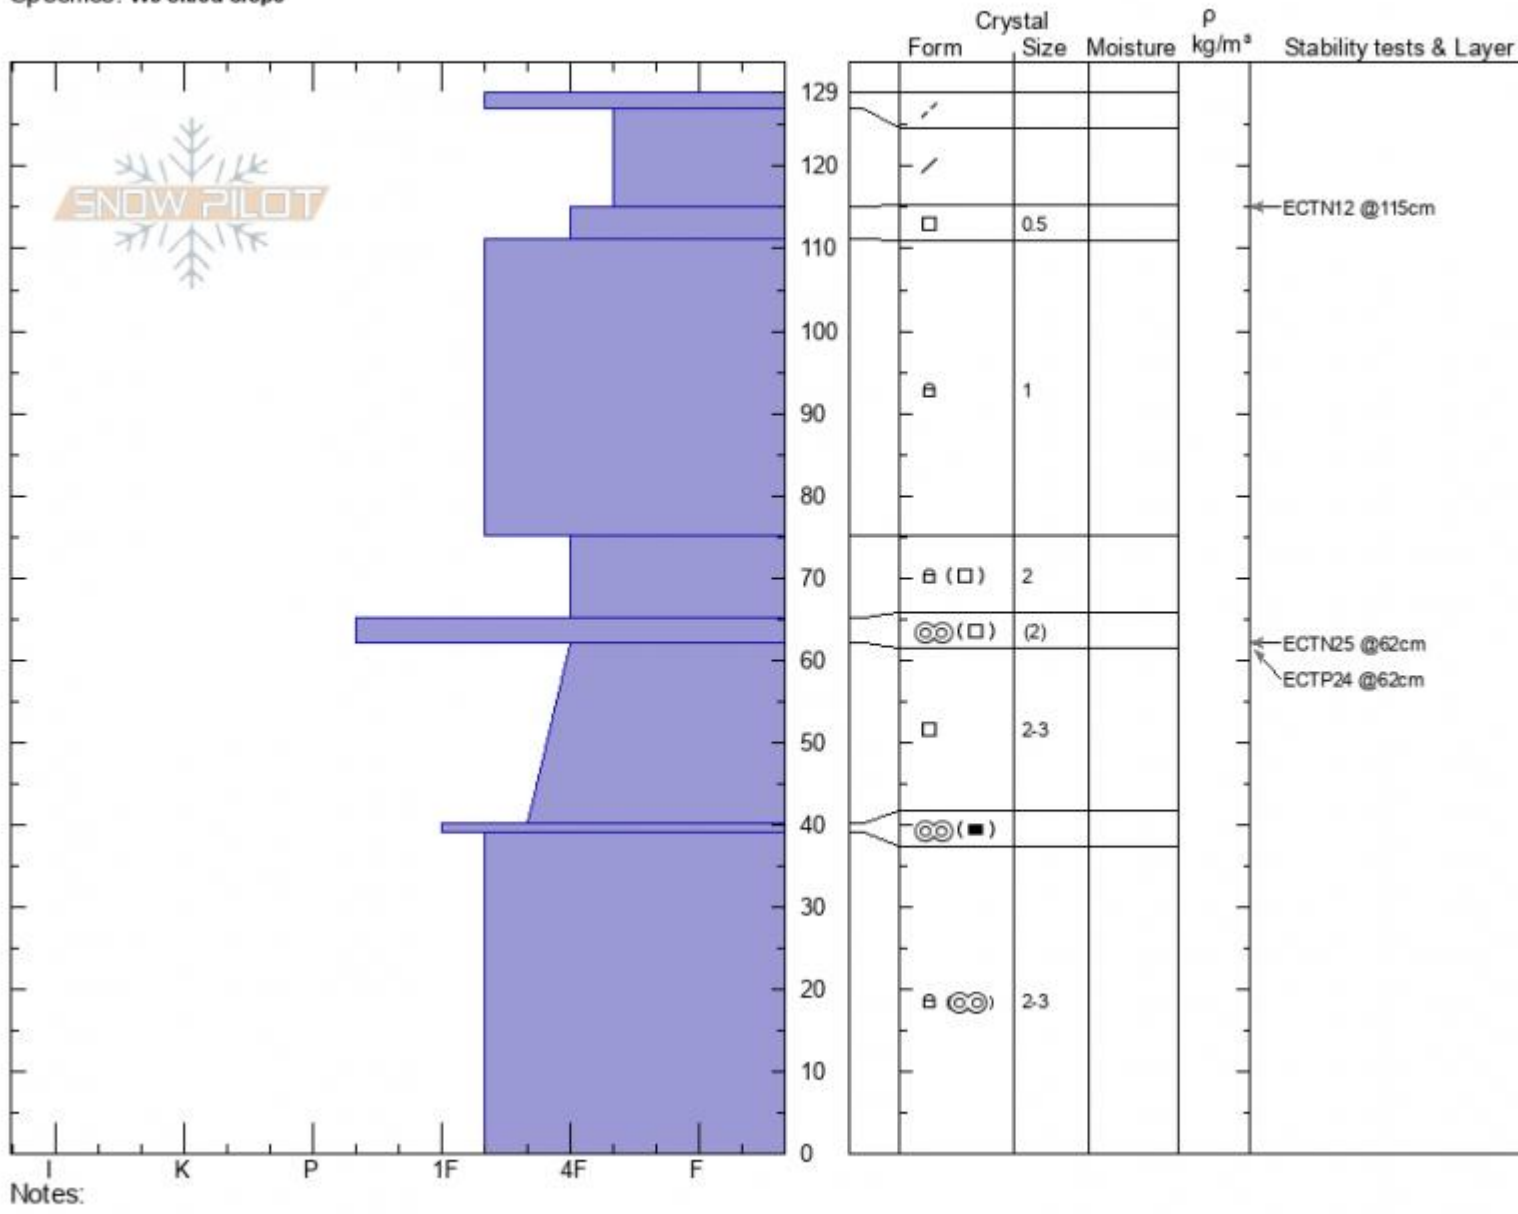

Mt. Blackmore E face
Gallatin Range-N
MT
 Elevation: **9744 ft**
 Aspect: **87°**
 Specifics: **We skied slope**

Alex Marienthal
02/04/2022 - 11:20am
 Co-ord: **45.44587N, -111.00150W**
 Slope Angle: **33°**
 Wind Loading: **previous**

Stability: **Good**
 Air Temperature: **-5°C**
 Sky Cover: **SCT**
 Precipitation: **NO**
 Wind: **W Moderate**

HS: **129** Layer Notes:
 PF: **40** 115-111cm: **Problematic layer**
 PS: **15**

Advisory Region
 Northern Gallatin
 Longitude
 -111.00W
 Latitude
 45.44N
 Northern Gallatin, 2022-02-04