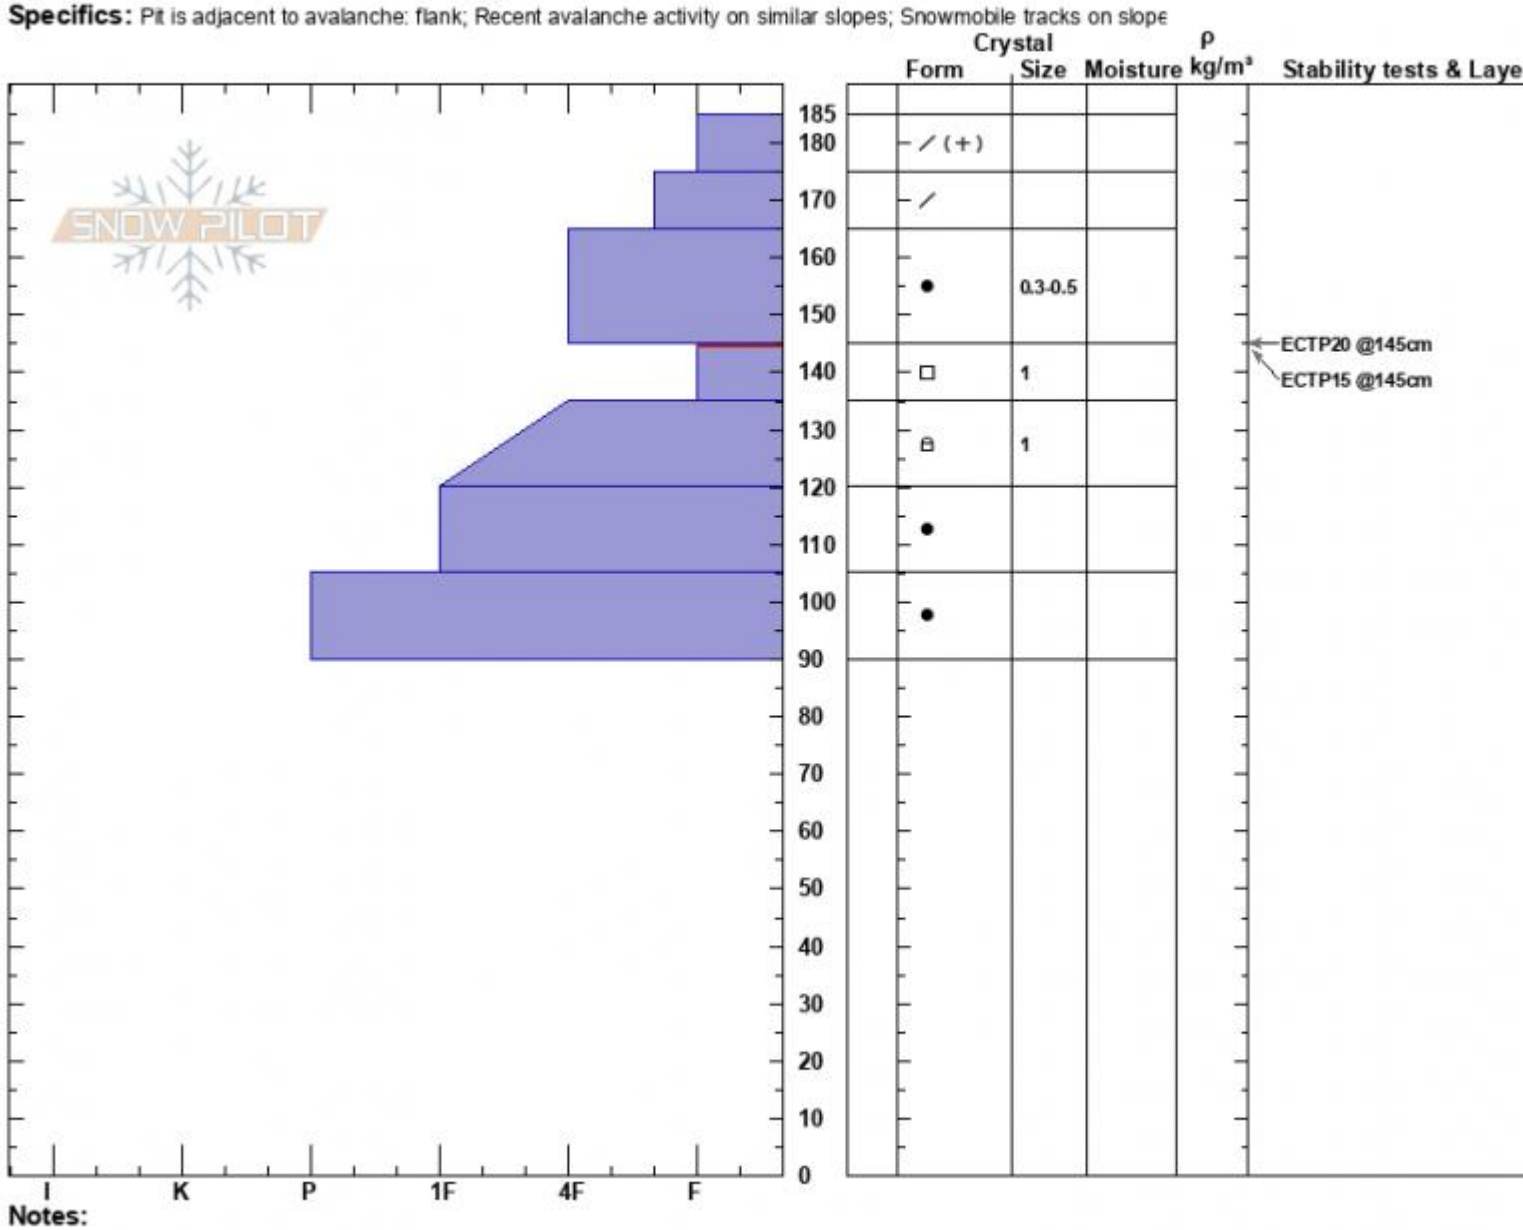

SW Sheep Avalanche  
 Cooke City  
 MT  
 Elevation: 9759 ft  
 Aspect: 220°  
 Specifics: Pit is adjacent to avalanche: flank; Recent avalanche activity on similar slopes; Snowmobile tracks on slope

Alex Marienthal  
 02/07/2022 - 12:40pm  
 Co-ord: 45.06766N, -109.93215W  
 Slope Angle: 25°  
 Wind Loading: no

Stability: Poor  
 Air Temperature:  
 Sky Cover: FEW  
 Precipitation: NO  
 Wind: Calm

HS:185  
 Layer Notes:  
 145-135cm: Problematic layer

Dug next to snowmobile triggered avalanche that occurred the morning of 2/6/2022.

Advisory Region  
 Cooke City  
 Longitude  
 -109.93W  
 Latitude  
 45.07N

**Avalanche Details:** [Rider-Triggered Avalanche SW face of Sheep Mountain](#)

Cooke City, 2022-02-10