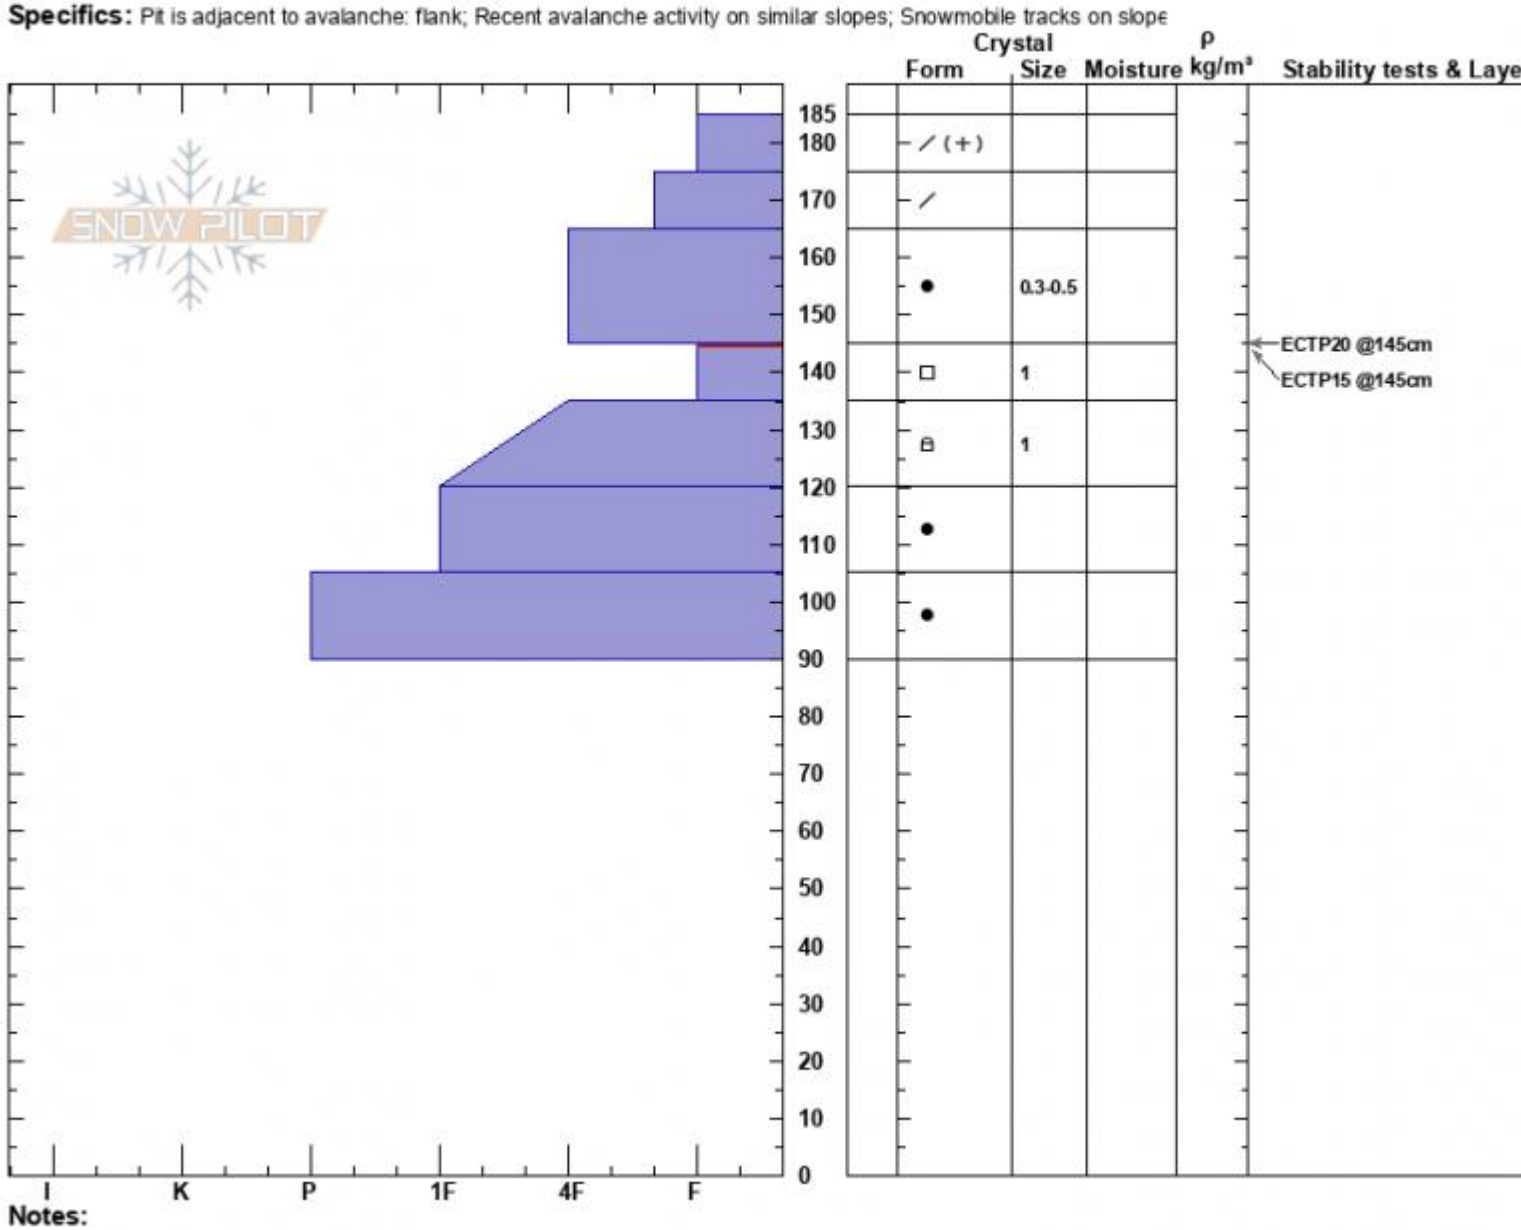

SW Sheep Avalanche
 Cooke City
 MT
 Elevation: 9759 ft
 Aspect: 220°
 Specifics: Pit is adjacent to avalanche: flank; Recent avalanche activity on similar slopes; Snowmobile tracks on slope

Alex Marienthal
 02/07/2022 - 12:40pm
 Co-ord: 45.06766N, -109.93215W
 Slope Angle: 25°
 Wind Loading: no

Stability: Poor
 Air Temperature:
 Sky Cover: FEW
 Precipitation: NO
 Wind: Calm

HS:185
 Layer Notes:
 145-135cm: Problematic layer

Dug next to snowmobile triggered avalanche that occurred the morning of 2/6/2022.

Advisory Region
 Cooke City
 Longitude
 -109.93W
 Latitude
 45.07N

Avalanche Details: [Rider-Triggered Avalanche SW face of Sheep Mountain](#)
Cooke City, 2022-02-10