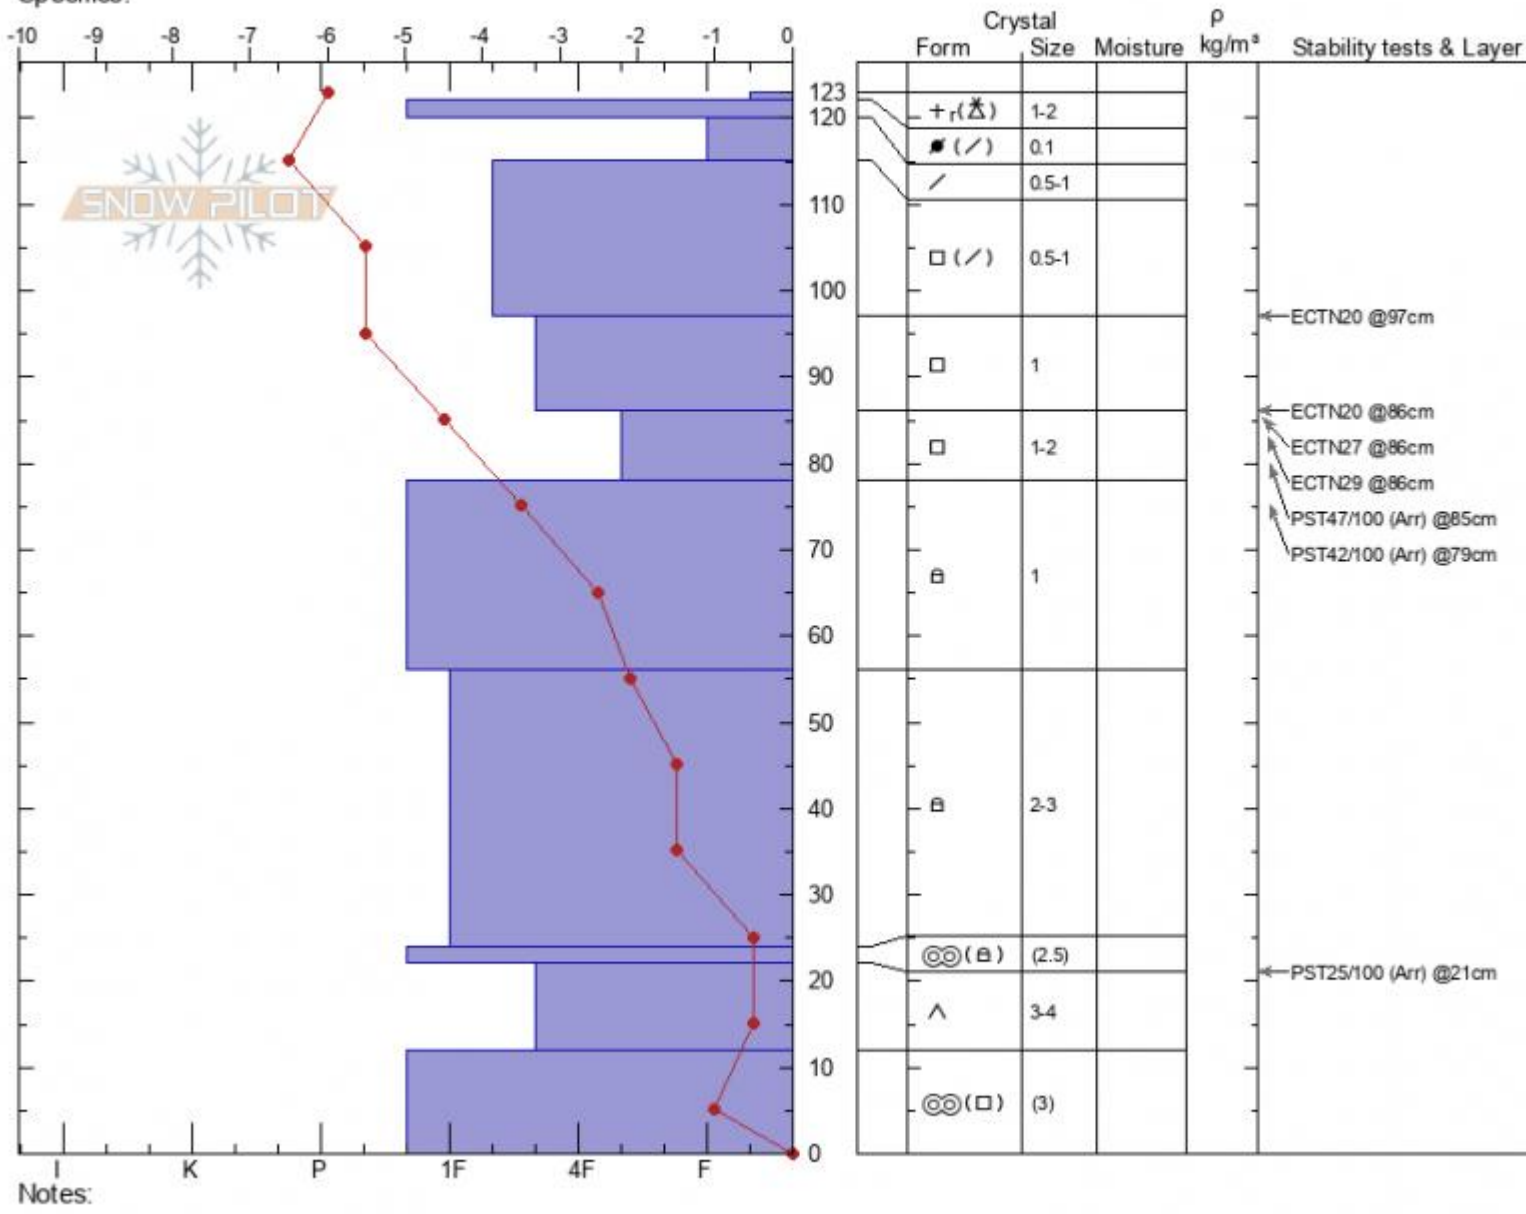

**MiddleBasin Sci.Bowl**  
**Madison Range-N**  
**MT**  
 Elevation: **9205 ft**  
 Aspect: **97°**  
 Specifics:

**Alex Marienthal**  
**02/11/2022 - 11:30am**  
 Co-ord: **45.32602N, -111.38197W**  
 Slope Angle: **28°**  
 Wind Loading: **no**

Stability: **Good**  
 Air Temperature: **-8.5°C**  
 Sky Cover: **OVC**  
 Precipitation: **S1**  
 Wind: **NW Moderate**

HS: **123**    Layer Notes:  
 PF: **45**    86-78cm: **Problematic layer**  
 PS: **12**

Advisory Region  
 Northern Madison  
 Longitude  
 -111.38W  
 Latitude  
 45.34N  
 Northern Madison, 2022-02-11