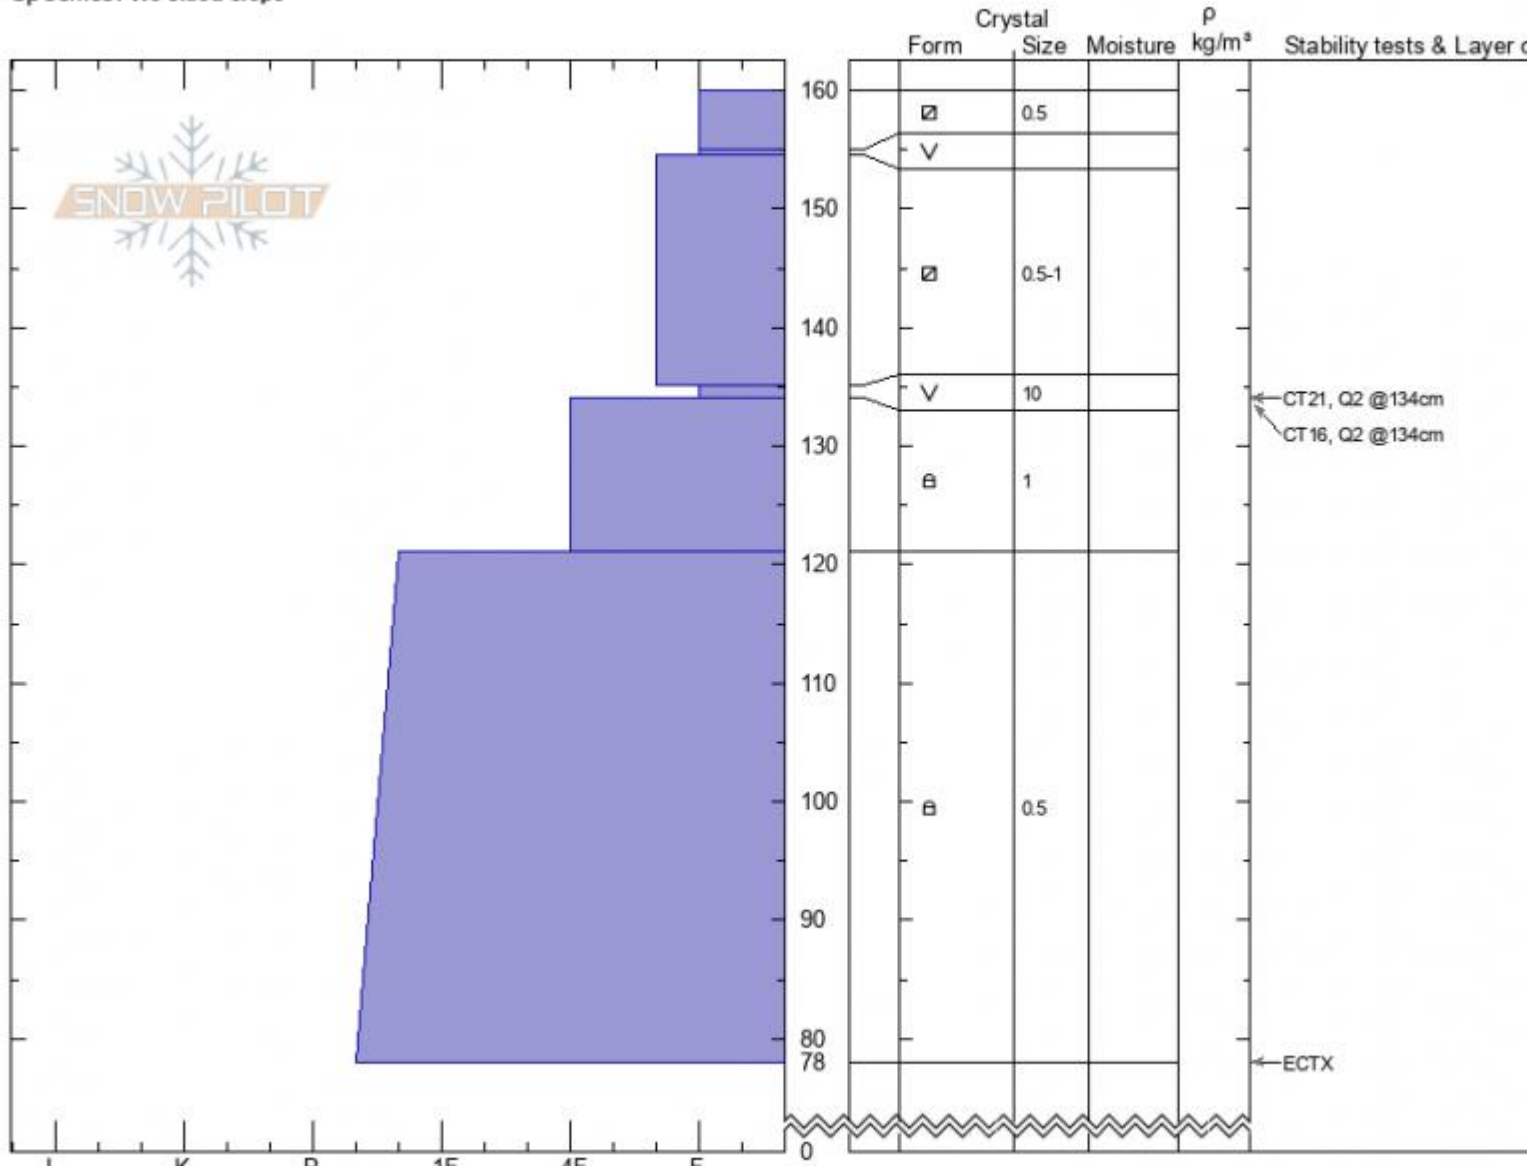

Wilderness Boundary
Madison Range-S
MT
 Elevation: **8760 ft**
 Aspect: **240°**
 Specifics: **We skied slope**

Hannah Marshall
02/13/2022 - 10:34am
 Co-ord: **44.97662N, -111.35979W**
 Slope Angle: **25°**
 Wind Loading:

Stability:
 Air Temperature:
 Sky Cover: **CLR**
 Precipitation: **NO**
 Wind: **Calm**

HS:**160** Layer Notes:
 PF:**40**

Advisory Region
 Southern Madison
 Longitude
 -111.36W
 Latitude
 44.98N
 Southern Madison, 2022-02-13